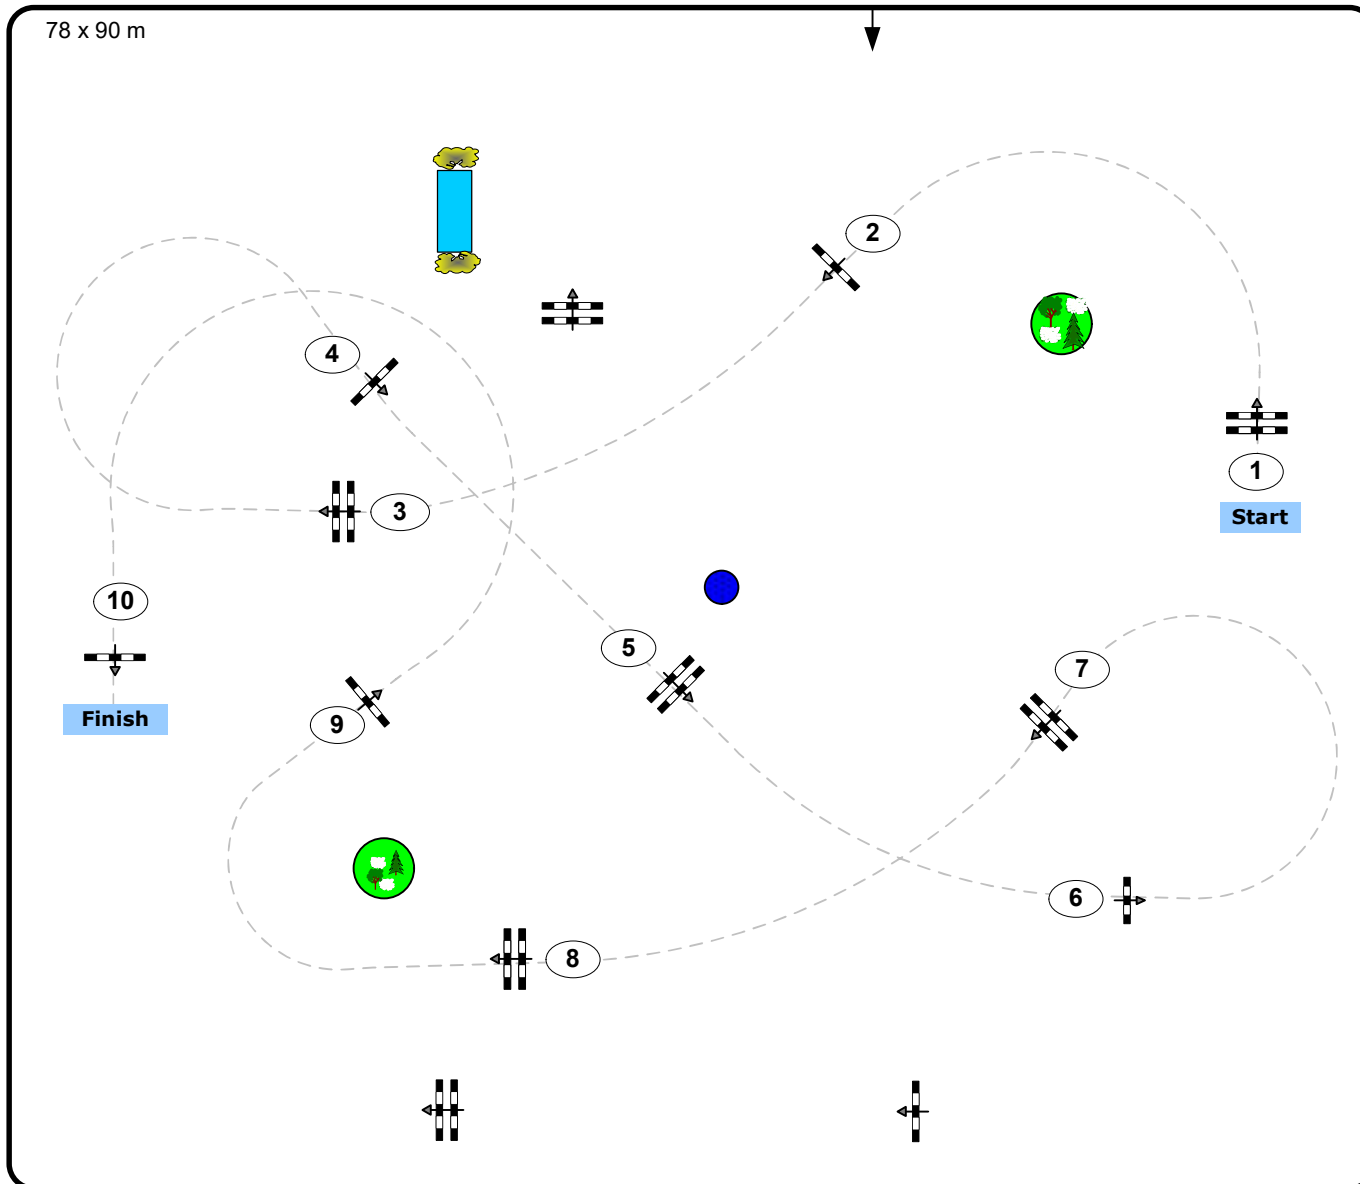

CSI2* CSI YH1* Lake Arena WR.Neustadt

The Equestrian Summer Circuit 2026 Part I

Class No.: 29

Good Bye

Accumulator Competition

Table: A

National RG:

FEI RG / Art. 229

Height: 1.40 m

Speed: 350 m/min

Length: 400 m

Time allowed: 69 sec

Time limit: 138 sec

Obstacles: 10

Efforts: 10

Course Design: