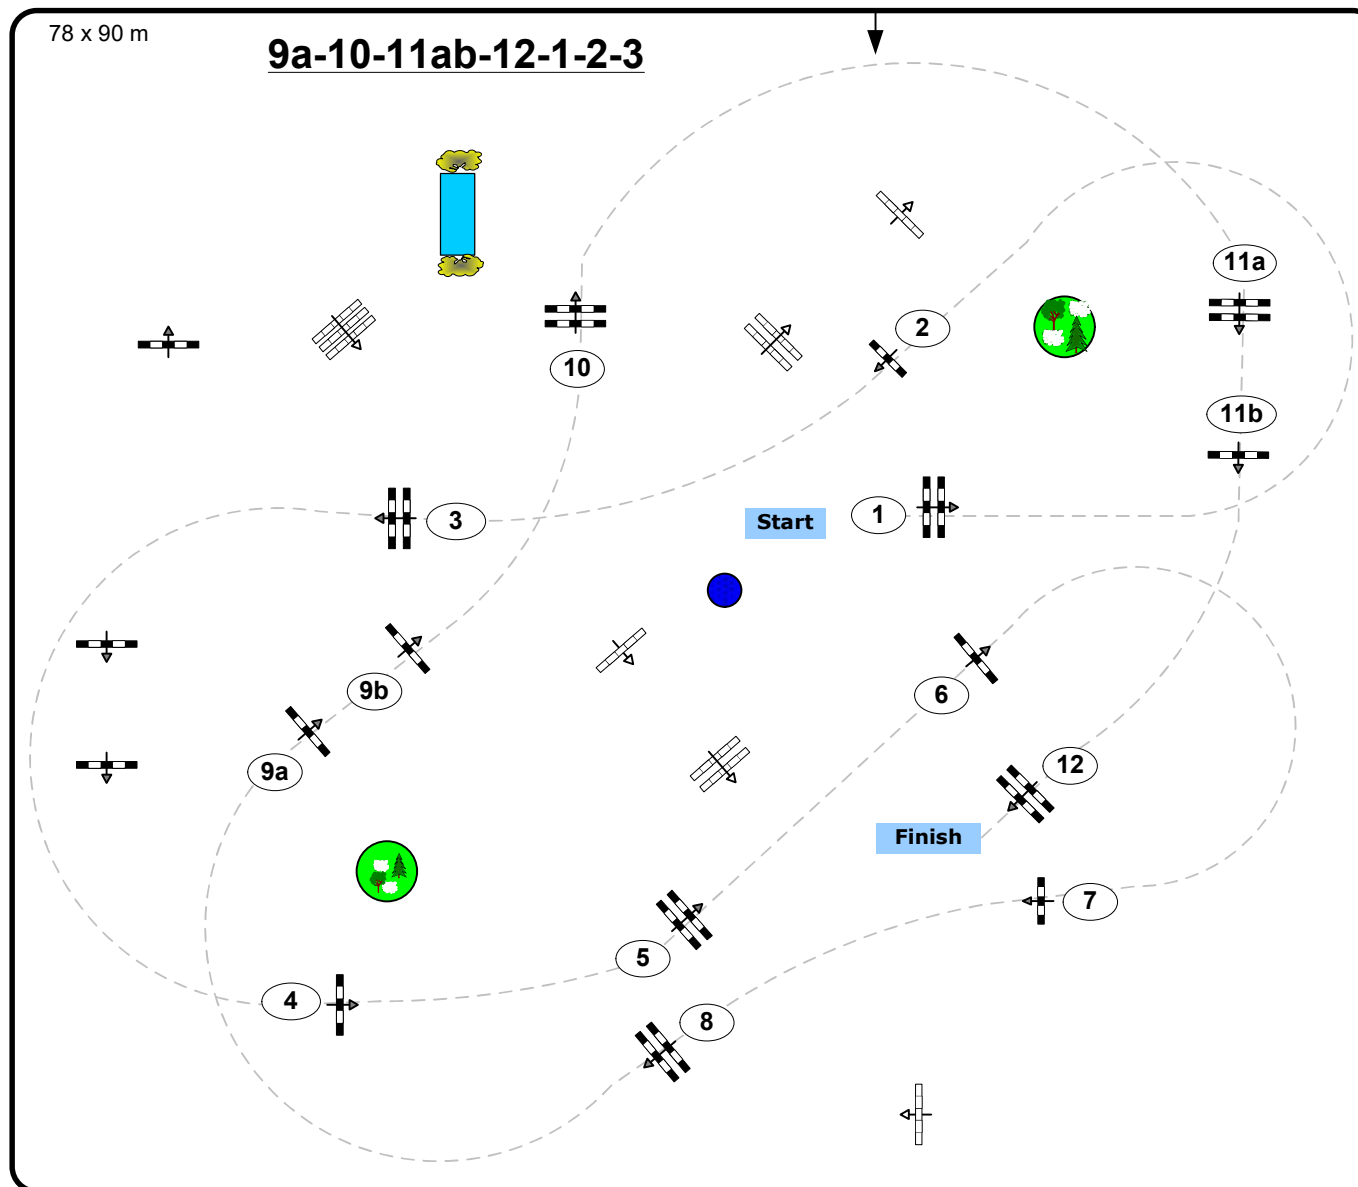

CSI2* CSI YH1* Lake Arena WR.Neustadt

The Equestrian Summer Circuit 2026 Part I

Class No.: 27

Elite Big Tour

Competition with one jump-off

Table: A

National RG:

FEI RG / Art. 220.2.1.2

Height: 1.25 m

Speed: 350 m/min

Length: 490 m

Time allowed: 84 sec

Time limit: 168 sec

Obstacles: 12

Efforts: 14

1st Jump-off:

9a-10-11ab-12-1-2-3

Length: 320 m

Time allowed: 55 sec

Time limit: 110 sec

Course Design:

Franz Madl (AUT)

Petra Oberwasserlechner (AUT)

Mirjam Mayer (AUT)