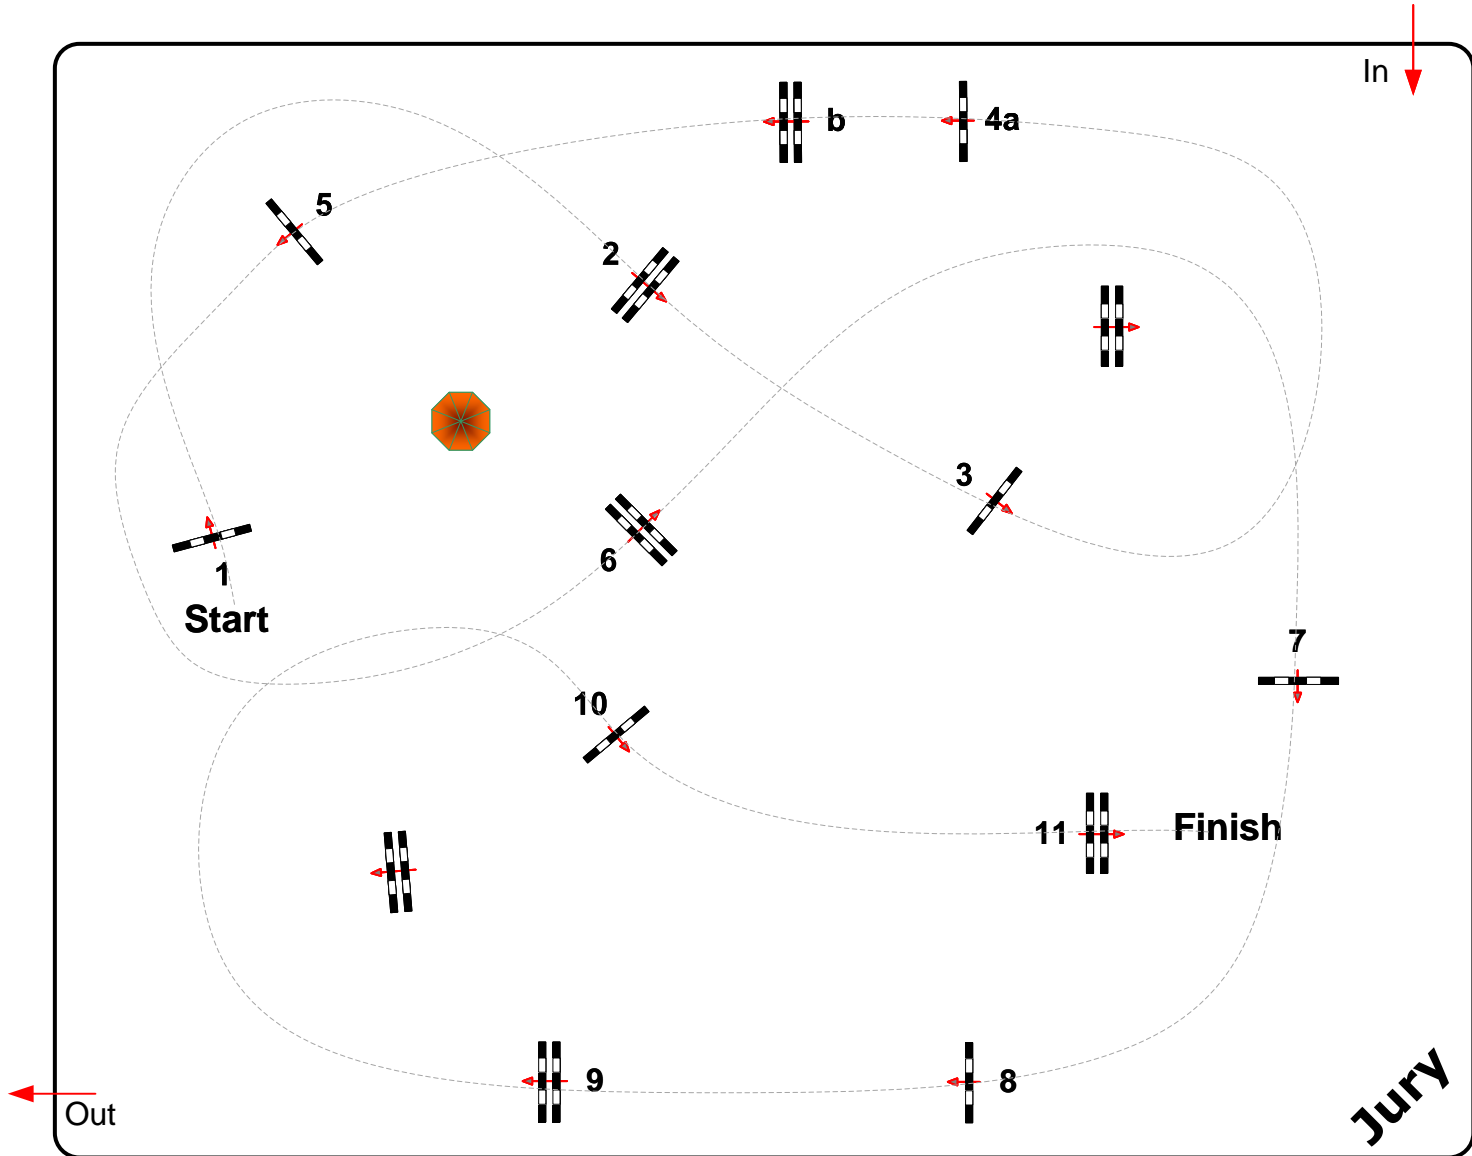

Class No.: 12

CSI J A

Competition against the clock

Freitag, 6. September 2024

Table: A
National RG:
FEI RG / Art. 238.2.1
Height: 1,20 m

Speed: 350 m/min

Length: 440 m
Time allowed: 76 sec
Time limit: 152 sec

Obstacles: 11
Efforts: 12
Penalty sec
Closed combination:

2. Phase:

Length: 0 m
Time allowed: 0 sec
Time limit: 0 sec

Course Designer

Steffen Bühling GER
Johann Sailer GER