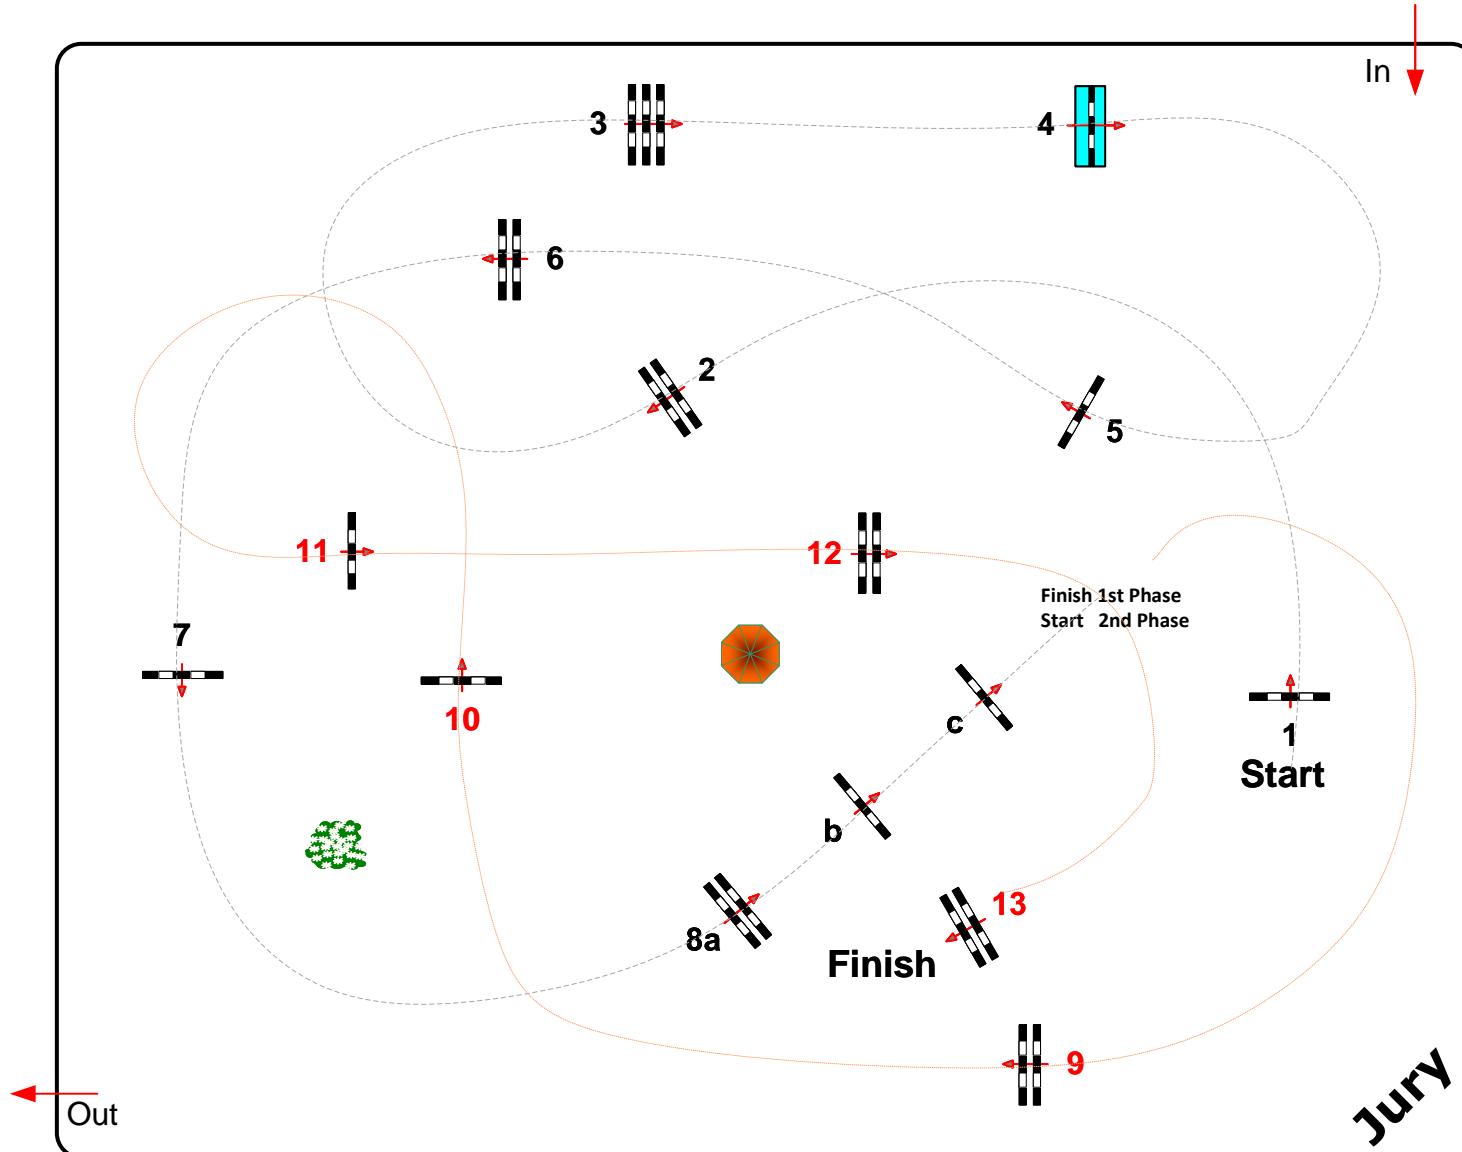

10+11

CSI2*/ YH / CSI Am.
Gut Ising 04.09 - 08.09.2024

CHIEMSEE
PFERDEFESTIVAL
LIFESTYLE • SPORT • KUNST • NATUR

Class No.: 10 + 11 Young Horses

Competition against the clock

Sonntag, 8. September 2024

Table: A
National RG:
FEI RG / Art. 274.1.5.3
Height: 1,30 + 1,35 m

Speed: 350 m/min

Length: 320 m
Time allowed: 55 sec
Time limit: 110 sec

Obstacles: 8
Efforts: 10
Penalty sec
Closed combination:

2. Phase:
9 - 13
Length: 250 m
Time allowed: 43 sec
Time limit: 86 sec

Course Designer