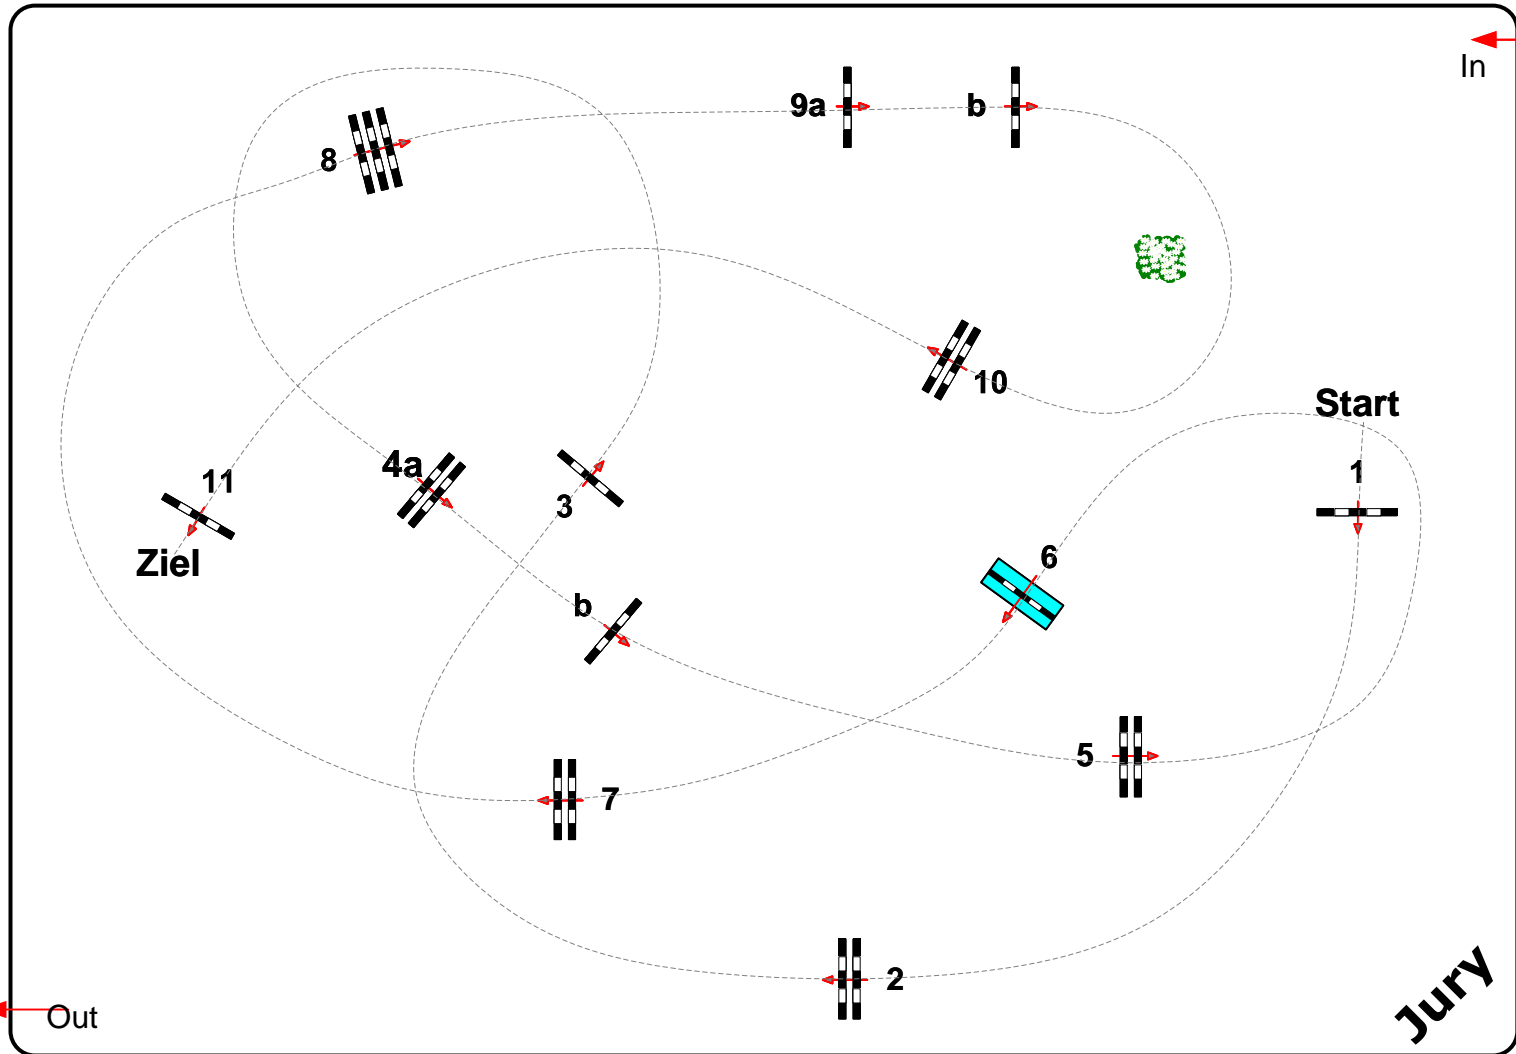

Class No.: 6

CSI \*\*

Competition against the clock

Donnerstag, 29. August 2024

10 15 20 25 30 35 40 45 50 55 60 65 70 75 80 85

Table: A  
National RG:  
FEI RG / Art. 238.2.1  
Height: 1,40 m

Speed: 350 m/min

Length: 425 m  
Time allowed: 73 sec  
Time limit: 146 sec

Obstacles: 11  
Efforts: 13  
Penalty sec  
Closed combination:

2. Phase:

Length: 0 m  
Time allowed: 0 sec  
Time limit: 0 sec

Course Designer

Steffen Bühling GER  
Johann Sailer GER