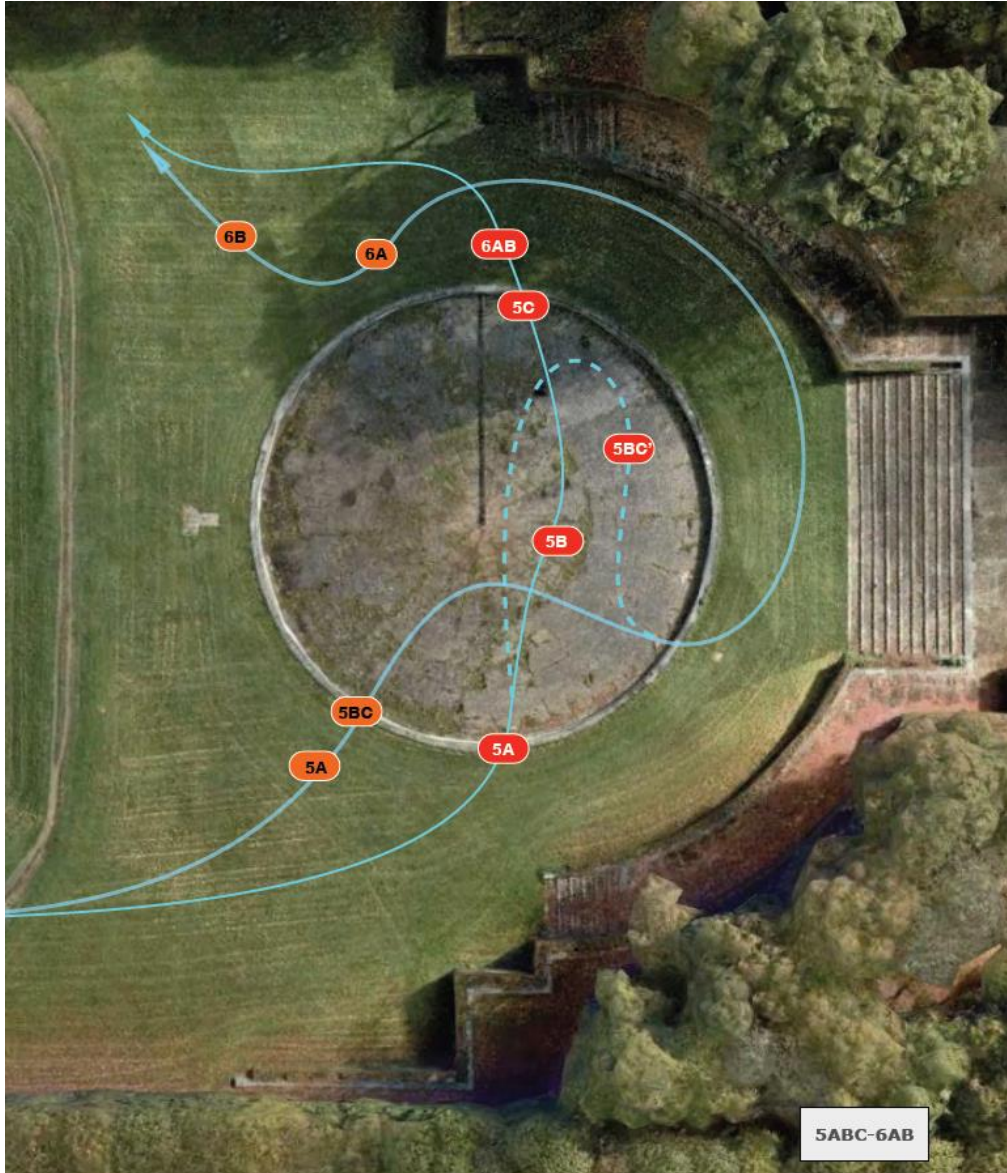

## Course Plan

### Parcours

Cross Country Test Specifications	
Distance	5.149 metres
Speed	570 metres/minute
Time Allowed	9:02 minutes
Obstacles (efforts)	28 (41 efforts)
Time limit	18:04 minutes

7AB

21ABC

Image © 2024 Airbus

23ABCD