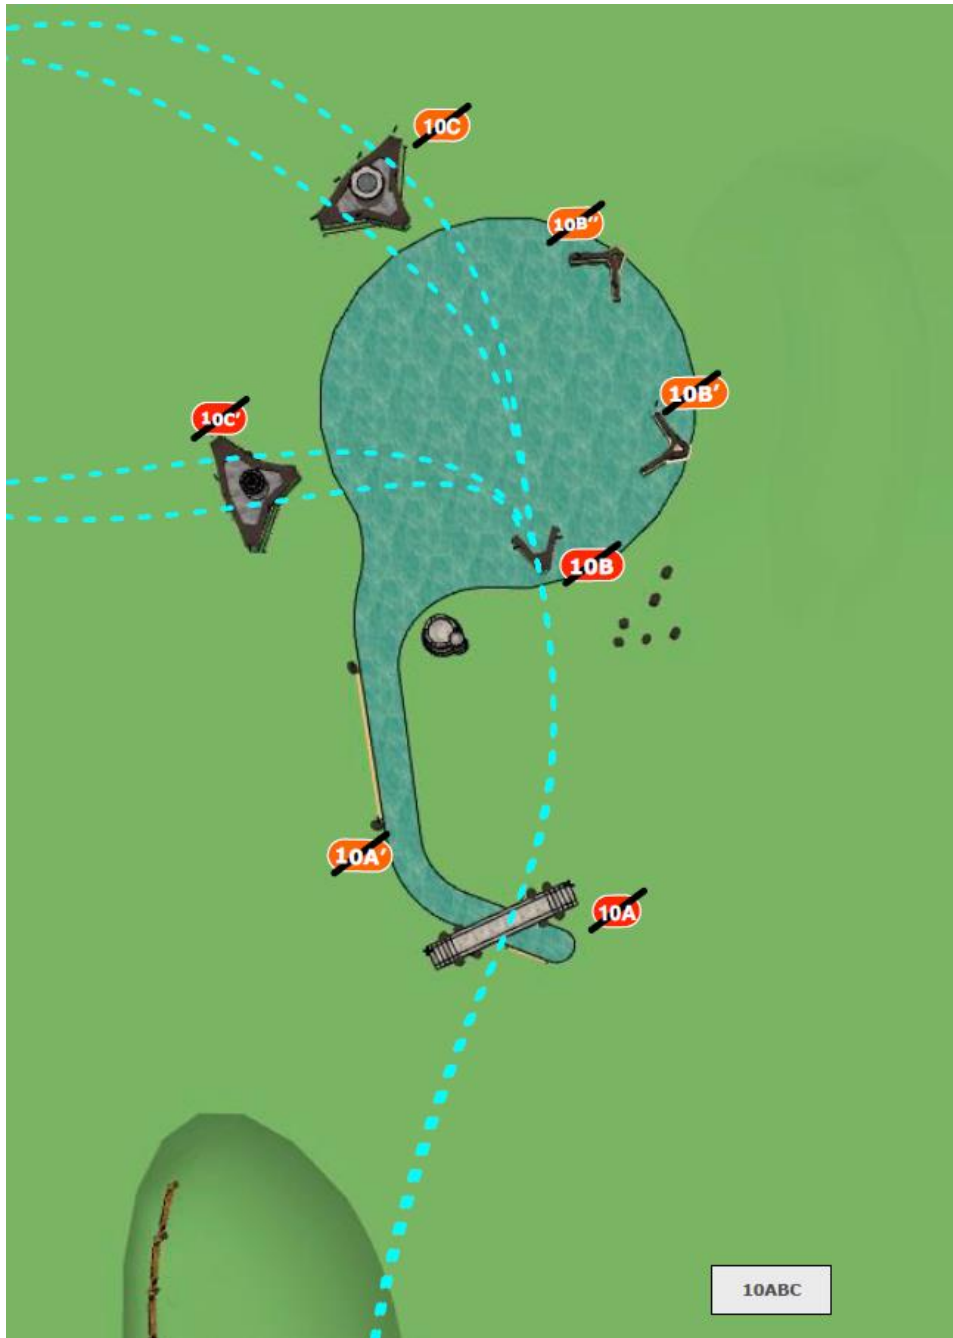

### Parcours

Cross Country Test Specifications	
Distance	5.149 metres
Speed	570 metres/minute
Time Allowed	9:02 minutes
Obstacles (efforts)	28 (41 efforts)
Time limit	18:04 minutes

7AB

21ABC

Image © 2024 Airbus