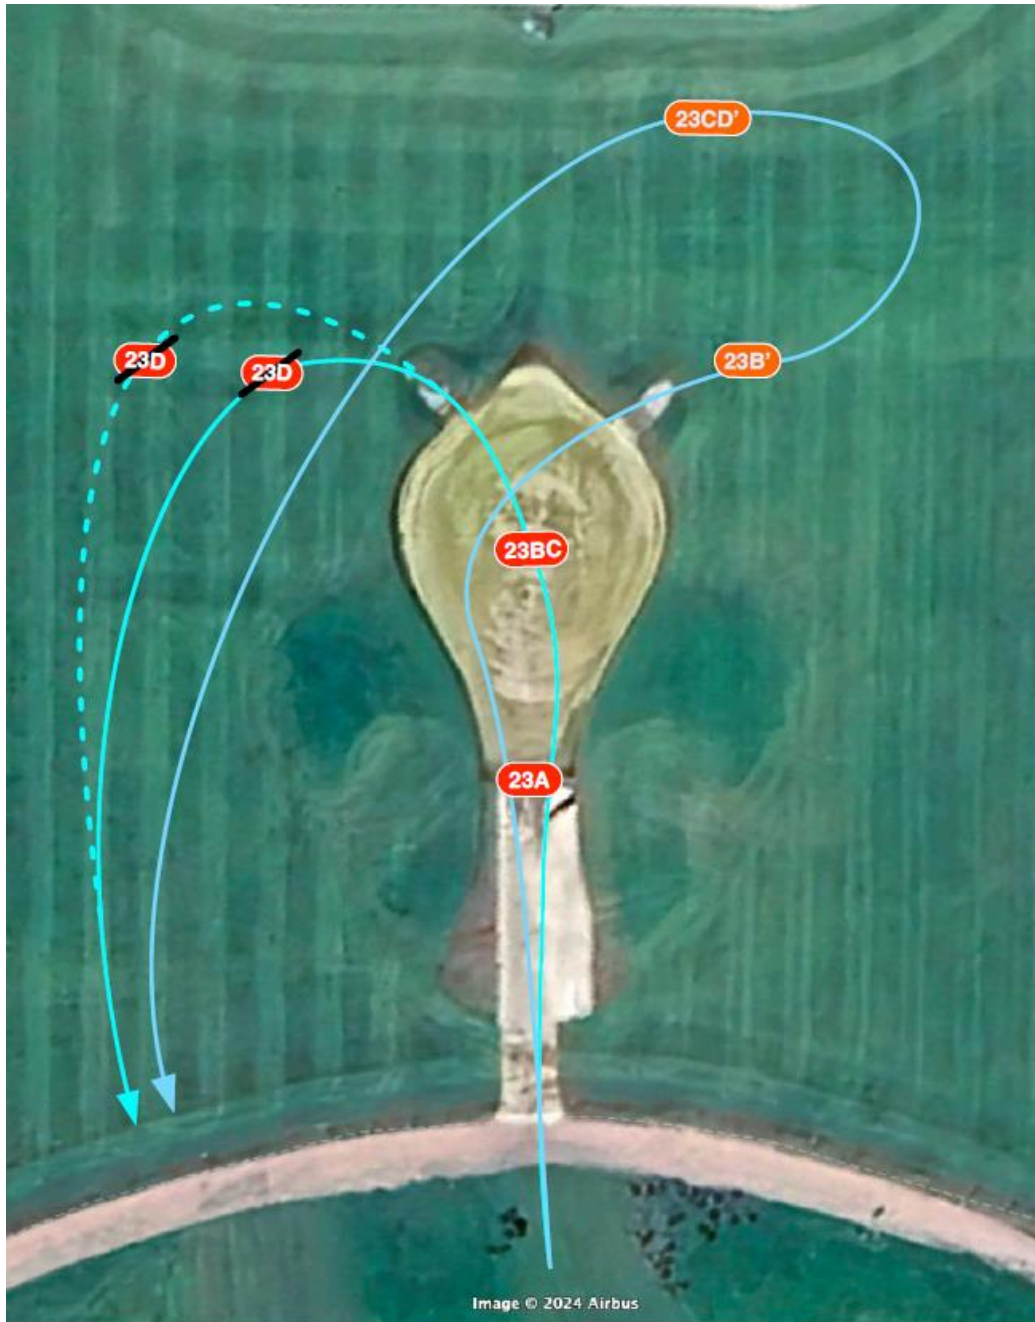

## Course Plan

### Parcours

Cross Country Test Specifications	
Distance	5.149 metres
Speed	570 metres/minute
Time Allowed	9:02 minutes
Obstacles (efforts)	28 (41 efforts)
Time limit	18:04 minutes

7AB

21ABC

Image © 2024 Airbus

23ABCD