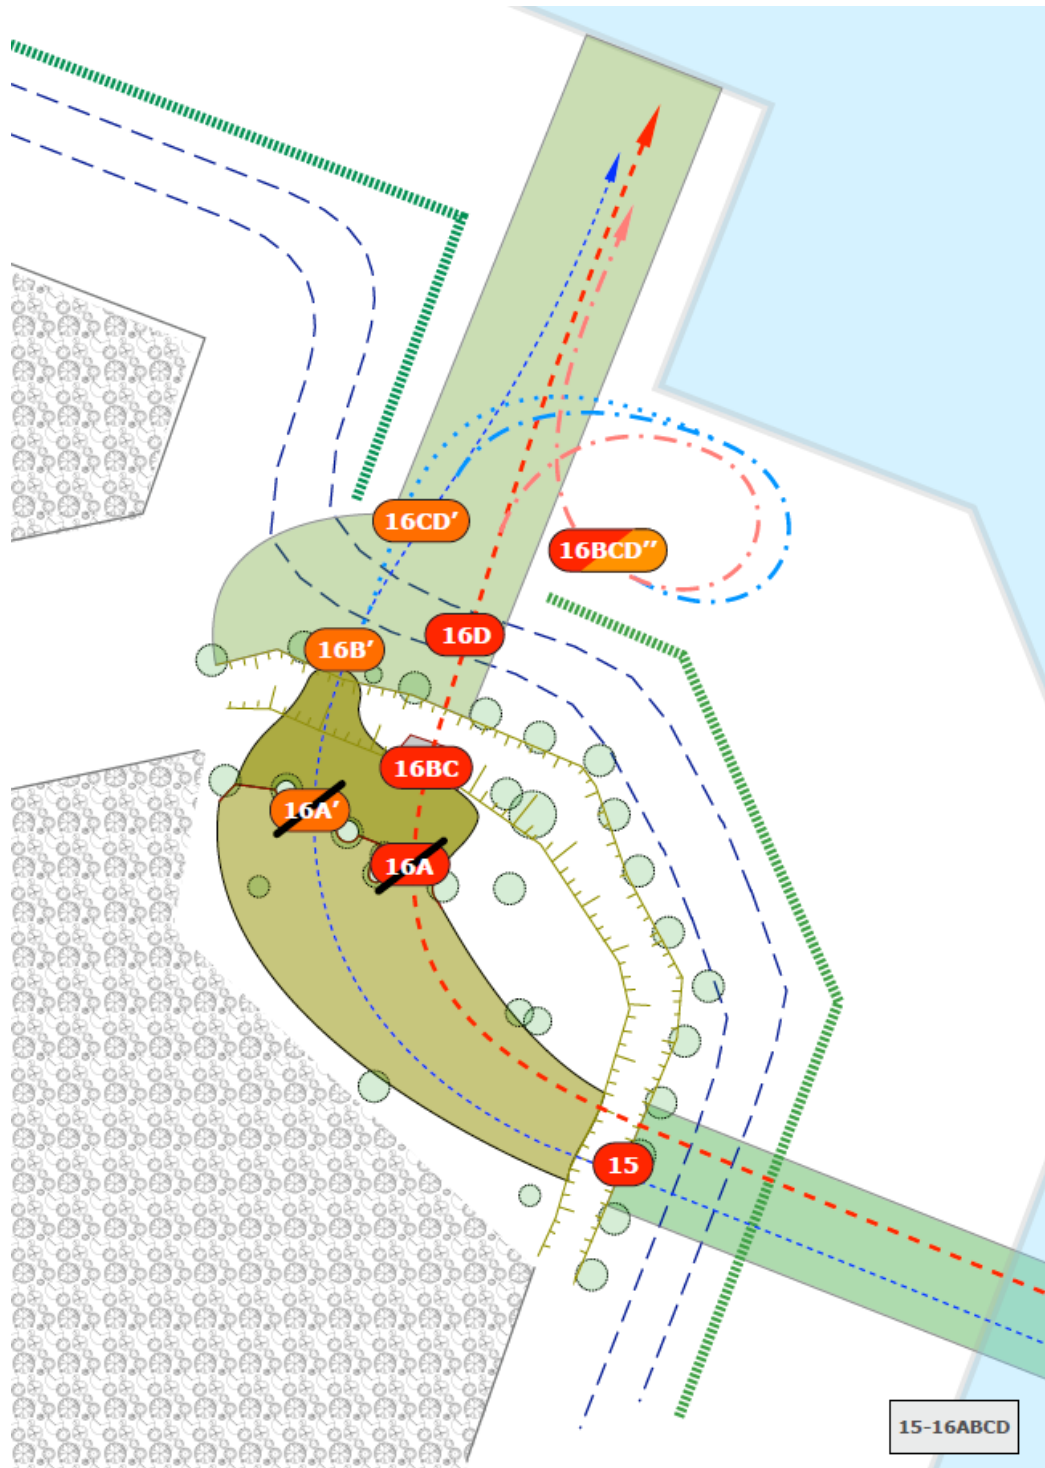

## Course Plan

### Parcours

Cross Country Test Specifications	
Distance	5.149 metres
Speed	570 metres/minute
Time Allowed	9:02 minutes
Obstacles (efforts)	28 (41 efforts)
Time limit	18:04 minutes

7AB

21ABC

Image © 2024 Airbus

23ABCD