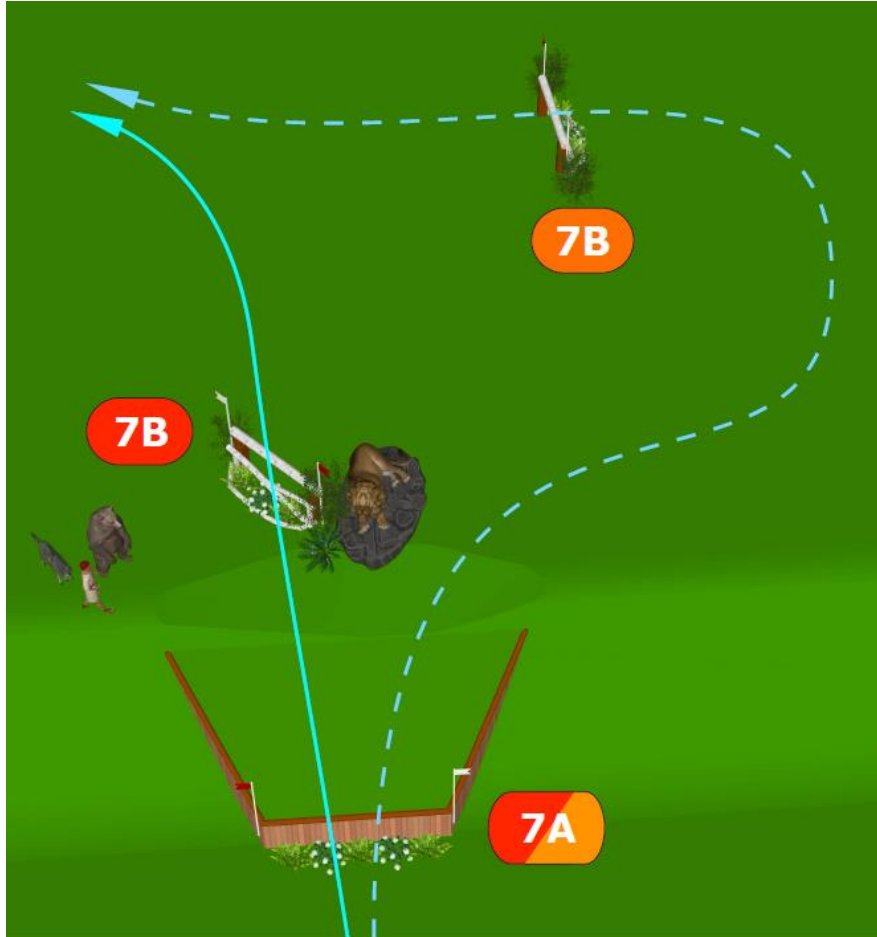

## Course Plan

### Parcours

Cross Country Test Specifications	
Distance	5.149 metres
Speed	570 metres/minute
Time Allowed	9:02 minutes
Obstacles (efforts)	28 (41 efforts)
Time limit	18:04 minutes

7AB

21ABC

Image © 2024 Airbus