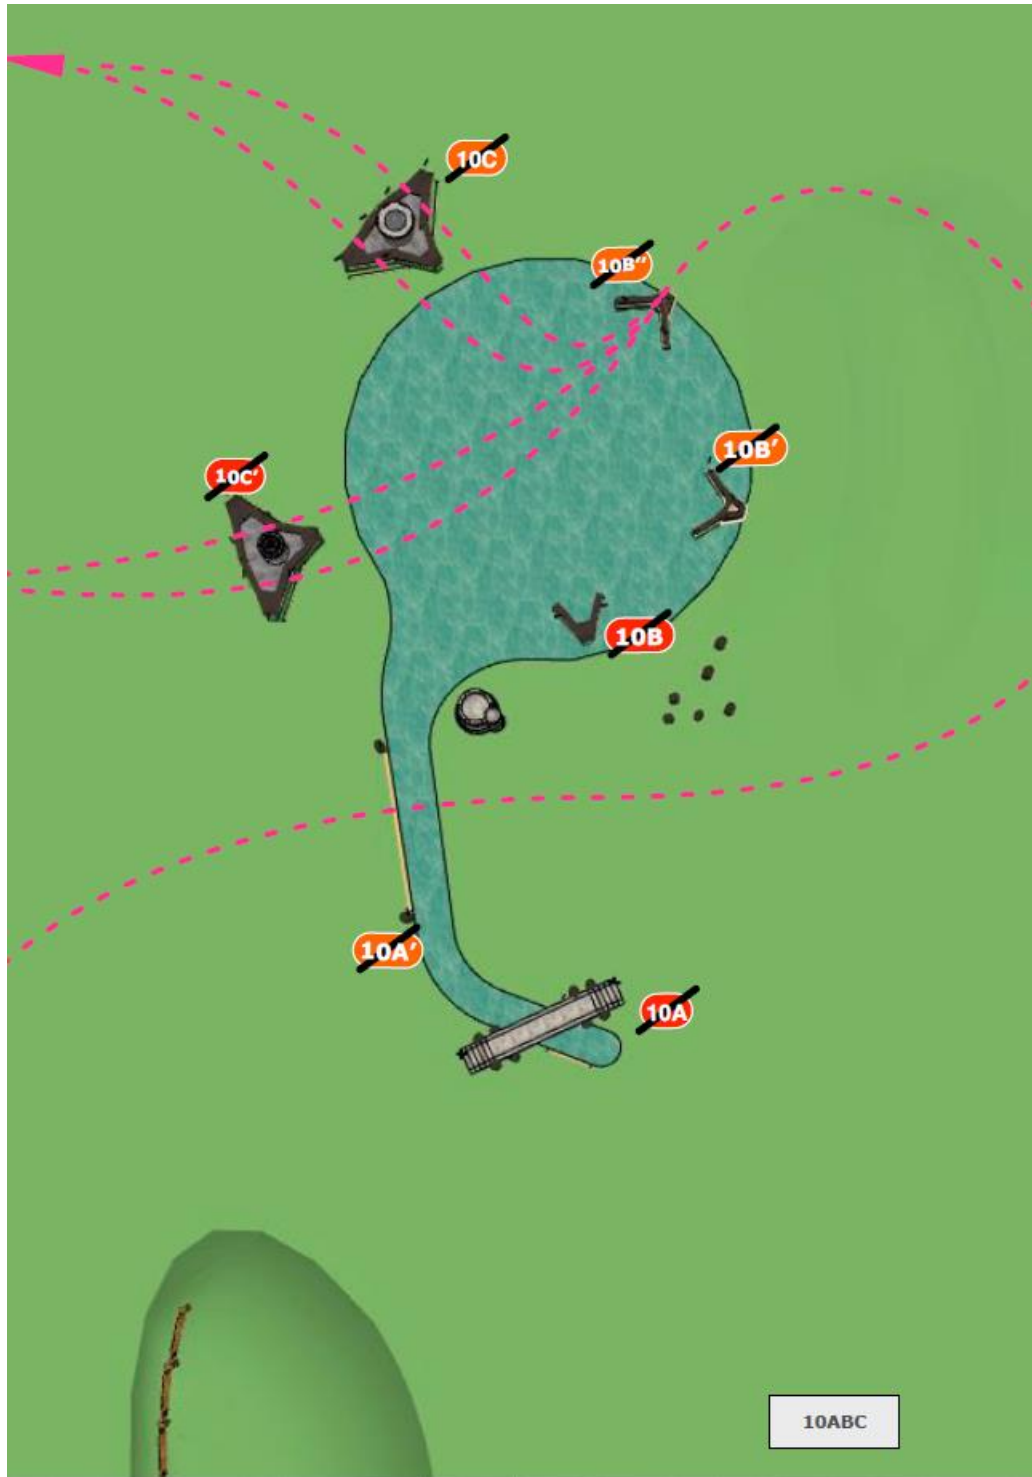

### Parcours

Cross Country Test Specifications	
Distance	5.149 metres
Speed	570 metres/minute
Time Allowed	9:02 minutes
Obstacles (efforts)	28 (41 efforts)
Time limit	18:04 minutes

7AB

21ABC

Image © 2024 Airbus