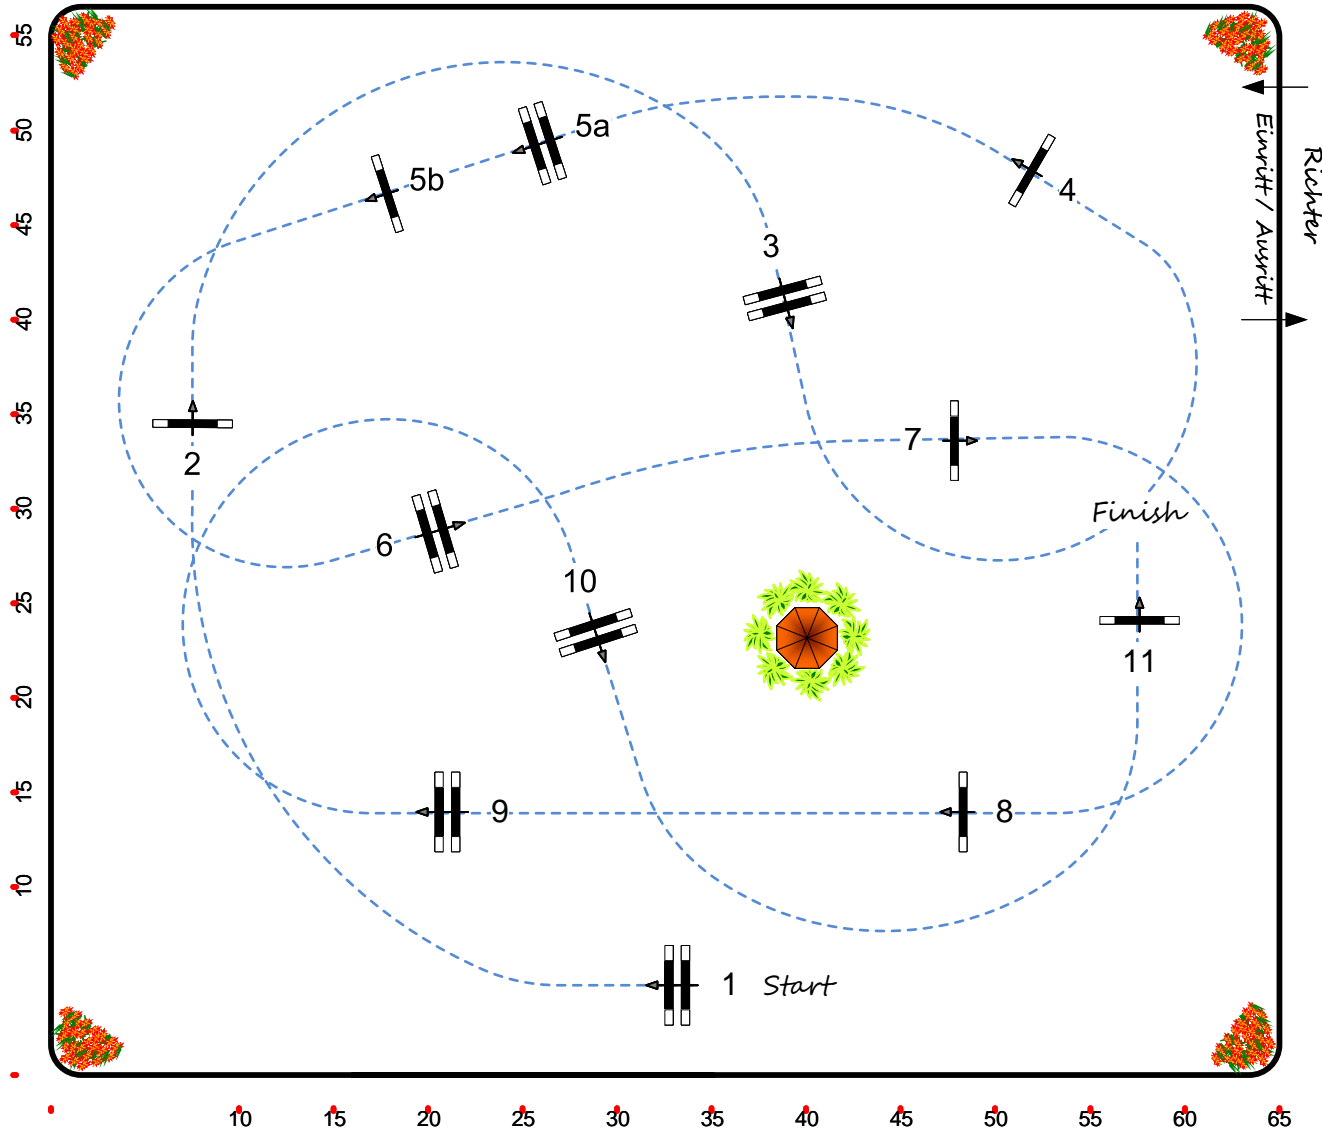

# CSI2\* / CSIYH1\* / CSI AmA

## Donauesschingen Immenh6fe 2024

Course Designer:  
Phil Schmauder  
Sylvain Rossier  
& Team

16

**Class No.: 16**  
International Competition  
Competition against the clock

Table: A  
National RG:  
FEI RG / Art. 238.2.1  
Height: 1,25 m

Speed: 350 m/min

Length: 440 m  
Time allowed: 76 sec  
Time limit: 152 sec

Obstacles: 11  
Efforts: 12  
Penalty sec

2nd Round:

Length: 0 m  
Time allowed: 0 sec  
Time limit: 0 sec