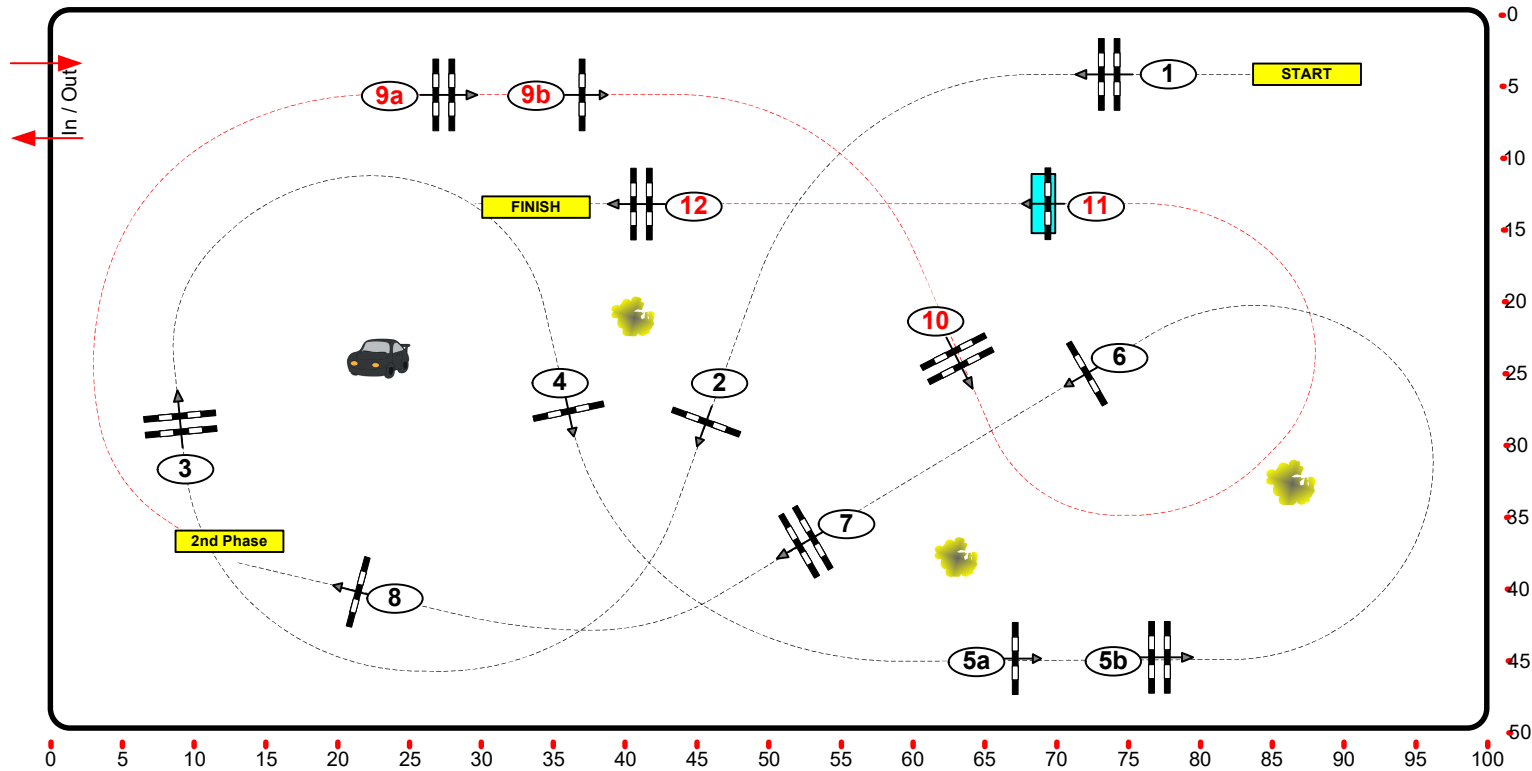

Class No.: 7

TROFEO FONCUEVA

Competition in two Phases

Table: A
National RG:
FEI RG / Art. 274.1.5.3
Height: 1,25 m

Speed: 350 m/min
Length: 330 m
Time allowed: 57 sec
Time limit: 114 sec

Obstacles: 8
Efforts: 9
Penalty sec:
Closed combination:

2nd Phase: 9a,10,11,12
Length: 200 m
Time allowed: 35 sec
Time limit: 70 sec

7

07/07/2024

JURY

CD: JAVIER TRENOR
(Chape) & TEAM

Isidro Suarez
Fran Moreno
Miguel Parajón