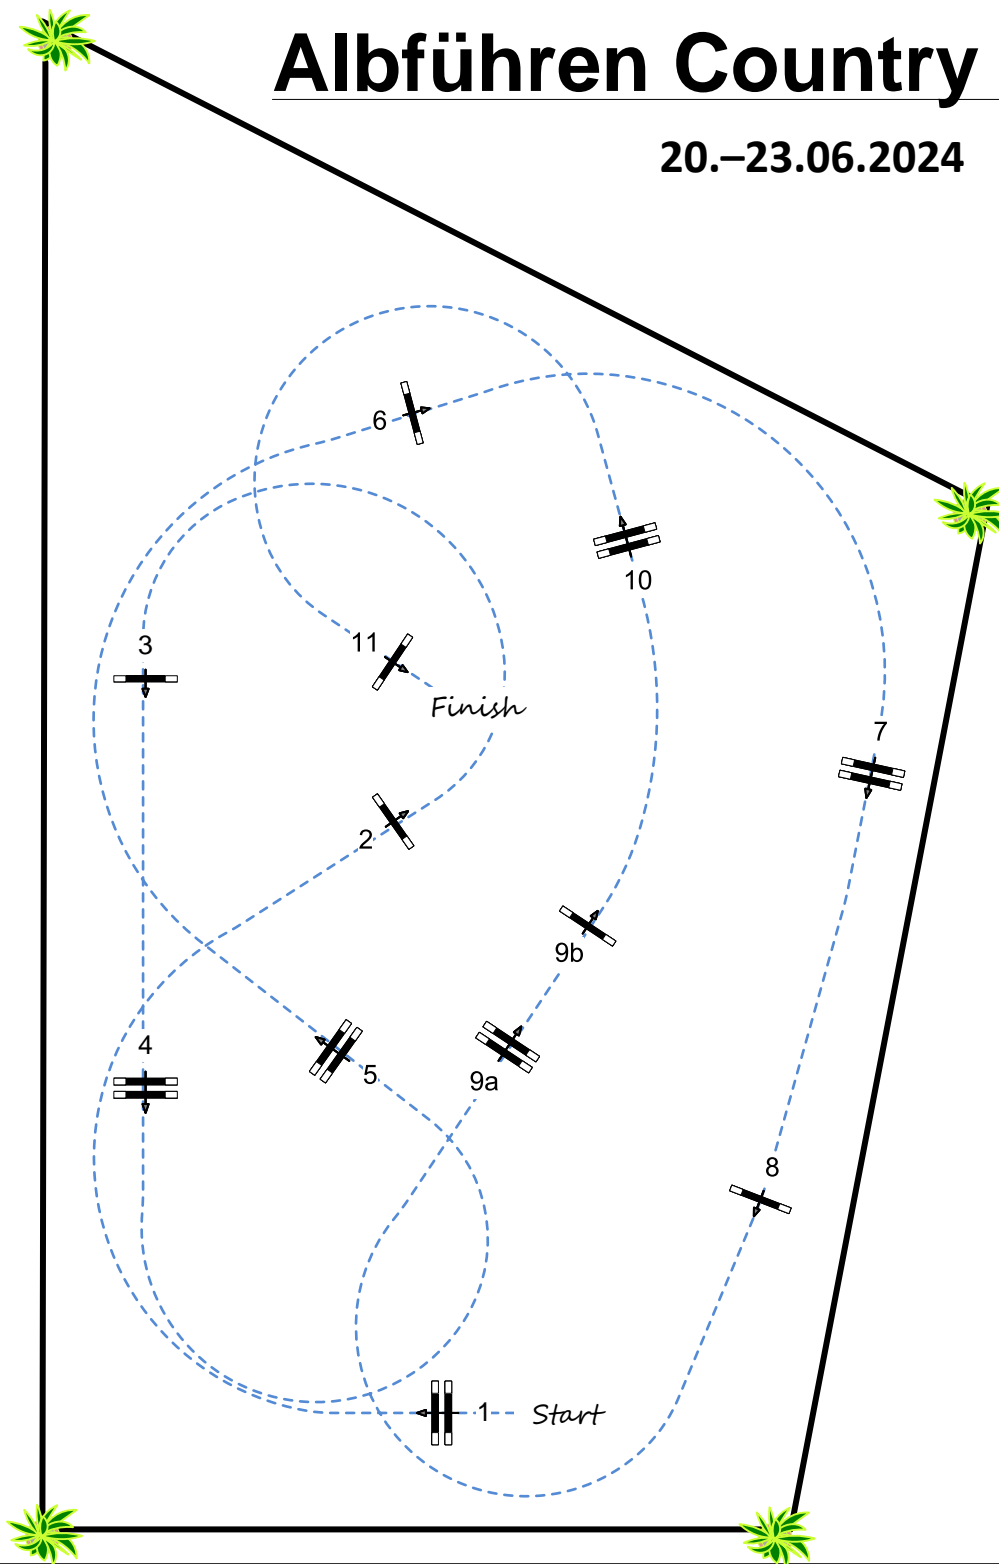

# Albführen Country Classics 2024

20.–23.06.2024

Class No.: 11 / 14 / 17

Amateur Tour

Competition against the clock

Samstag, 22. Juni 2024

Table: A

National RG:

FEI RG / Art. 238.2.1a

Height: 1,15 / 1,25 / 1,40 m

Speed: 350 m/min

Length: 495 m

Time allowed: 85 sec

Time limit: 170 sec

Obstacles: 11

Efforts: 12

Penalty sec

Closed combination:

2nd Phase:

Length: 0 m

Time allowed: 0 sec

Time limit: 0 sec

Course Designer:  
Phil Schmauder  
Philipp Schwender