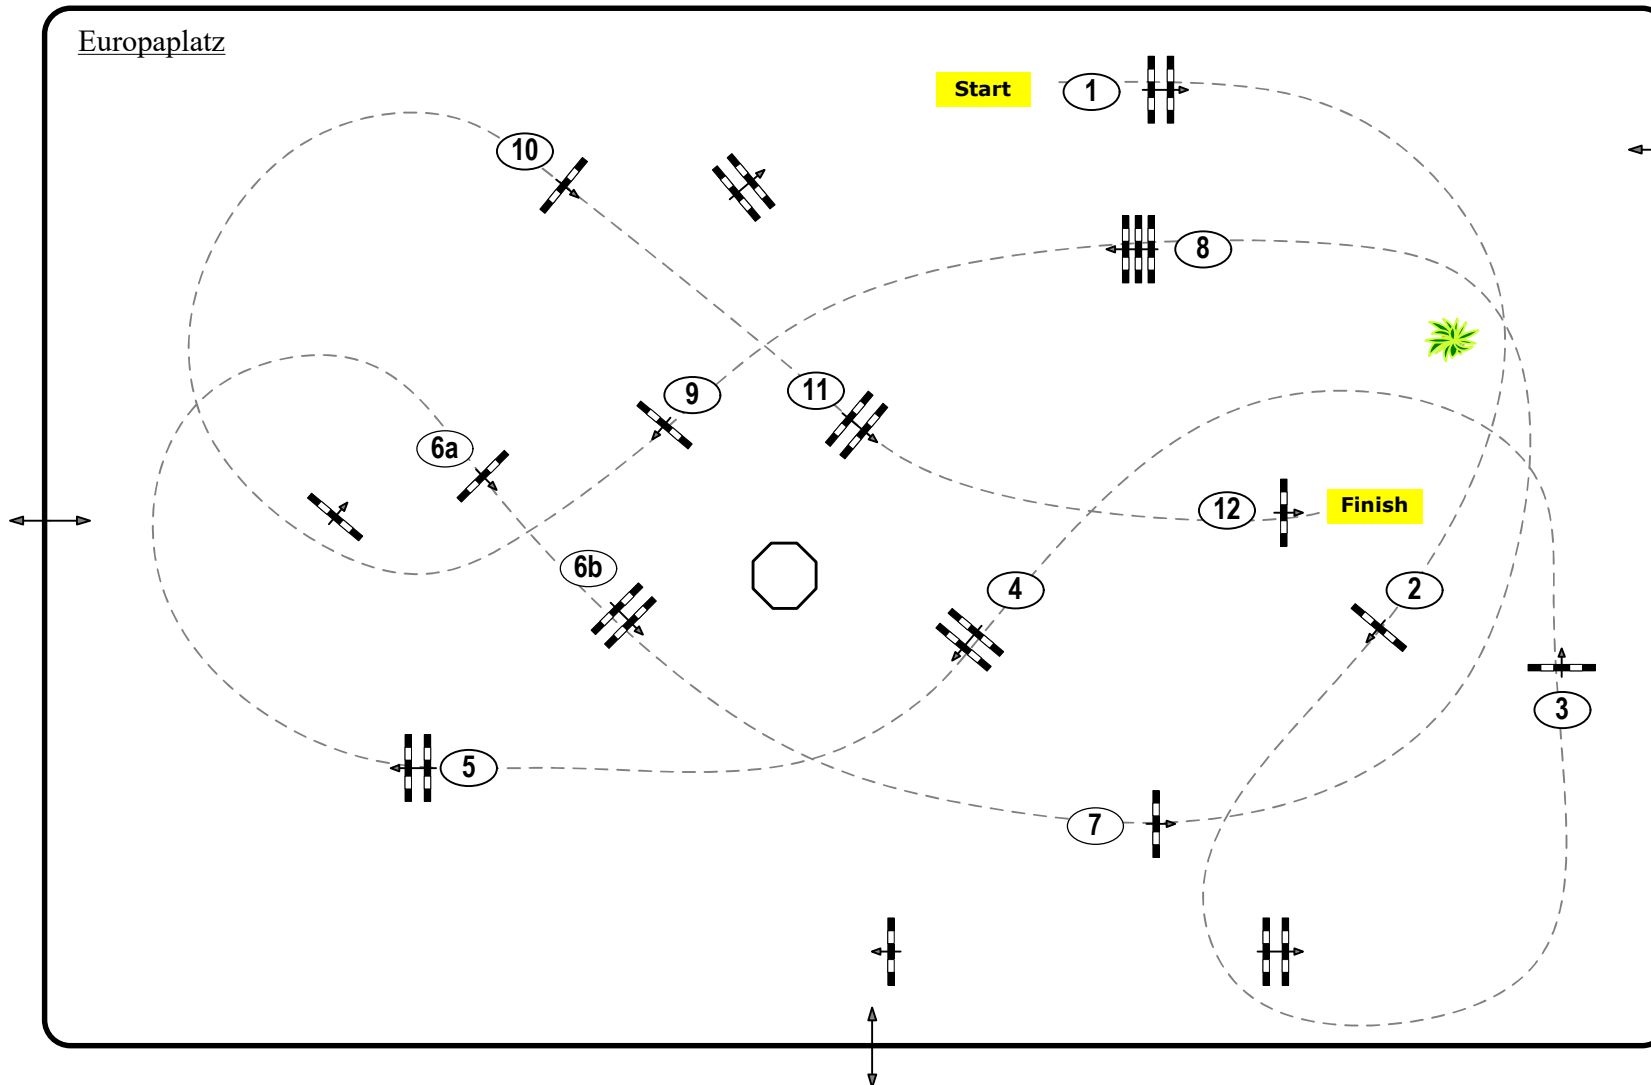

### Competition against the clock

Table: A

National RG:

FEI RG / Art. 238.2.1

Height: 1,30 m

Speed: 350 m/min

Length: 480 m

Time allowed: 83 sec

Time limit: 166 sec

Obstacles: 12

Efforts: 13

**IsiTrade**  
Jumps by Rothenberger

**Parcours Design**

Maedl Franz ( AUT )

Fuchs Hannes ( AUT )