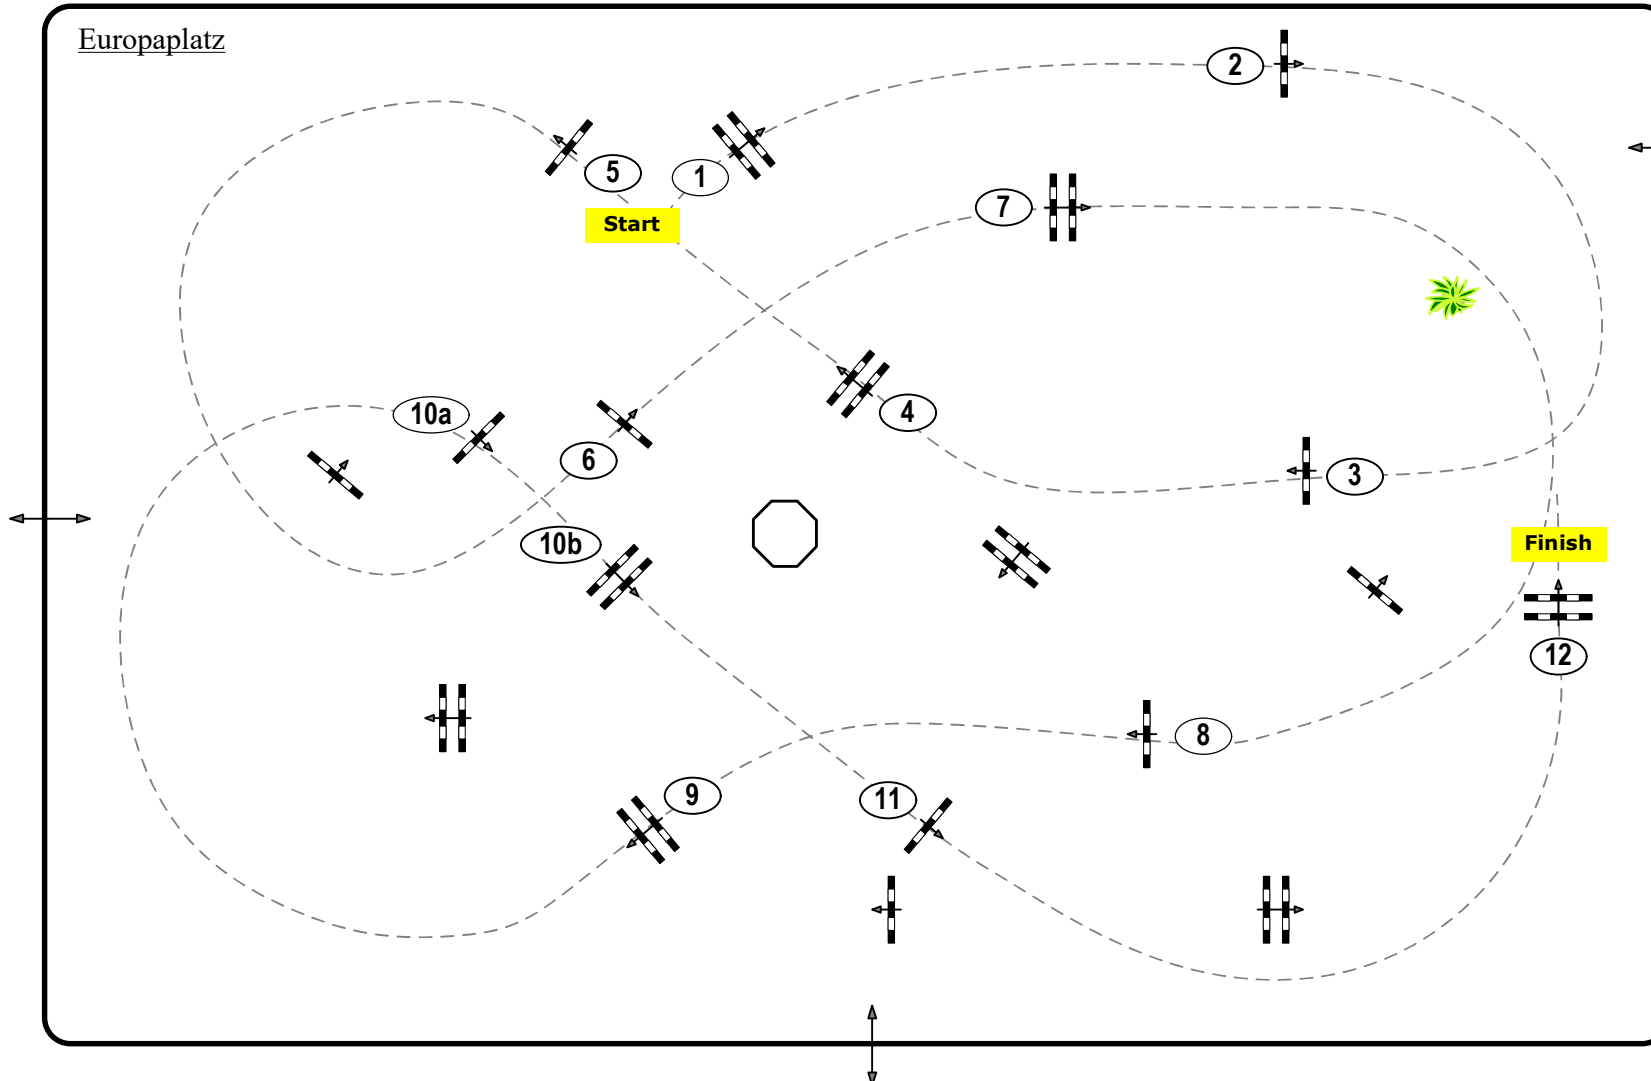

Youngster Tour 6y.

Competition not against the clock

Table: A

National RG:

FEI RG / Art. 238.1.1

Height: 1,15 m

Speed: 350 m/min

Length: 480 m

Time allowed: 83 sec

Time limit: 166 sec

Obstacles: 12

Efforts: 13

IsiTrade
Jumps by Rothenberger

Parcours Design

Madl Franz (AUT)

Fuchs Hannes (AUT)