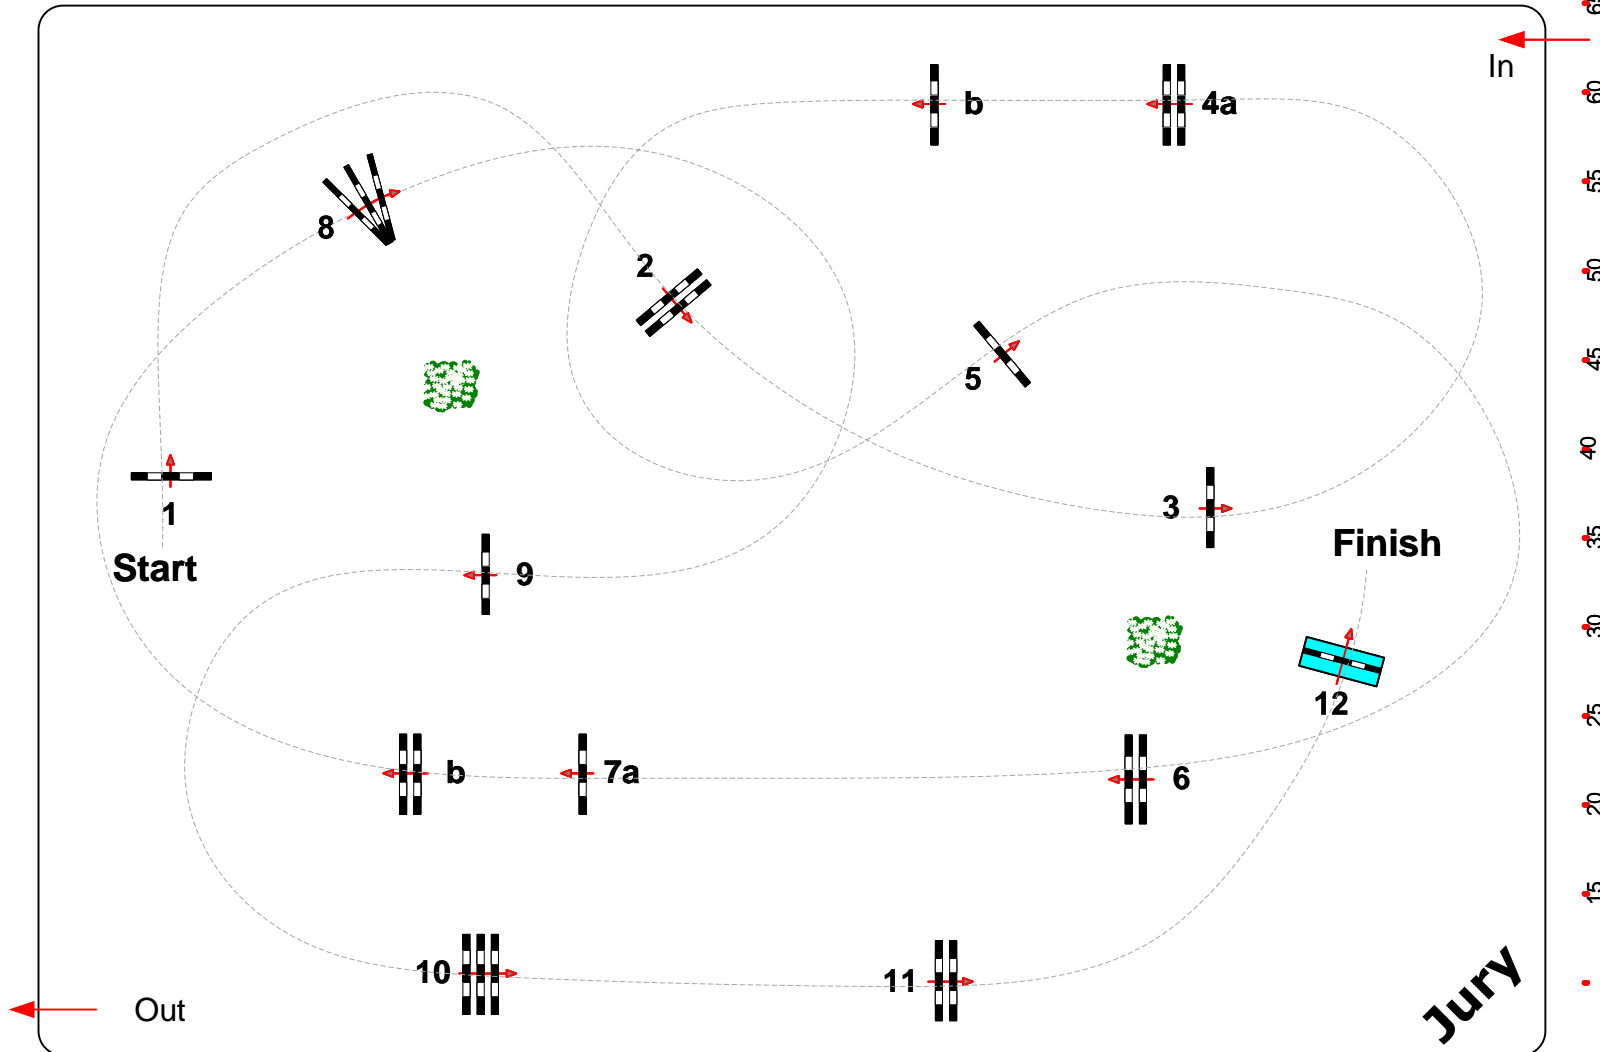

Class No.: 3

CSI **

Competition against the clock

Samstag, 9. September 2023

10 15 20 25 30 35 40 45 50 55 60 65 70 75 80 85

Table: A
National RG:
FEI RG / Art. 238.2.1
Height: 1,40 m

Speed: 350 m/min

Length: 440 m
Time allowed: 76 sec
Time limit: 152 sec

Obstacles: 12
Efforts: 14
Penalty sec
Closed combination:

2. Phase:

Length: 0 m
Time allowed: 0 sec
Time limit: 0 sec

Course Designer
Steffen Bühling GER
Johann Sailer GER