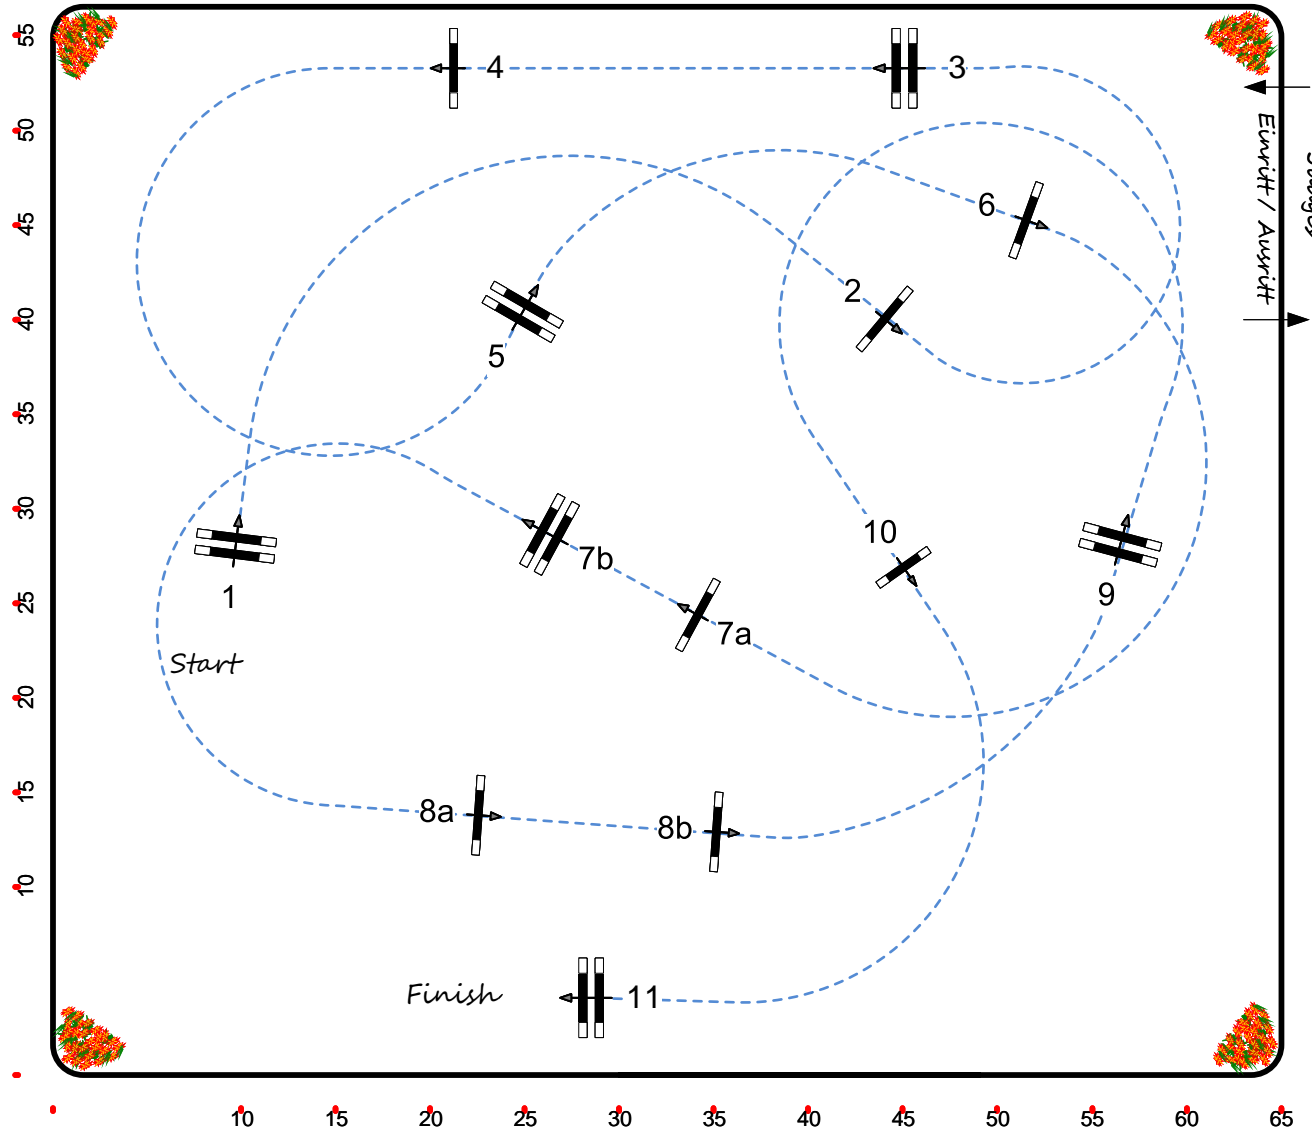

CSI2* / CSIYH1* / CSIU25 / CSI AmA

Donaueschingen Immenhöfe 2023

Course Designer:
Phil Schmauder
Sylvain Rossier
& Team

13

Class No.: 13
International Competition
Competition against the clock

Table: A
National RG:
FEI RG / Art. 238.2.1a
Height: 1.40 m

Speed: 350 m/min

Length: 470 m
Time allowed: 81 sec
Time limit: 162 sec

Obstacles: 11
Efforts: 13
Penalty sec

Length: 0 m
Time allowed: 0 sec
Time limit: 0 sec