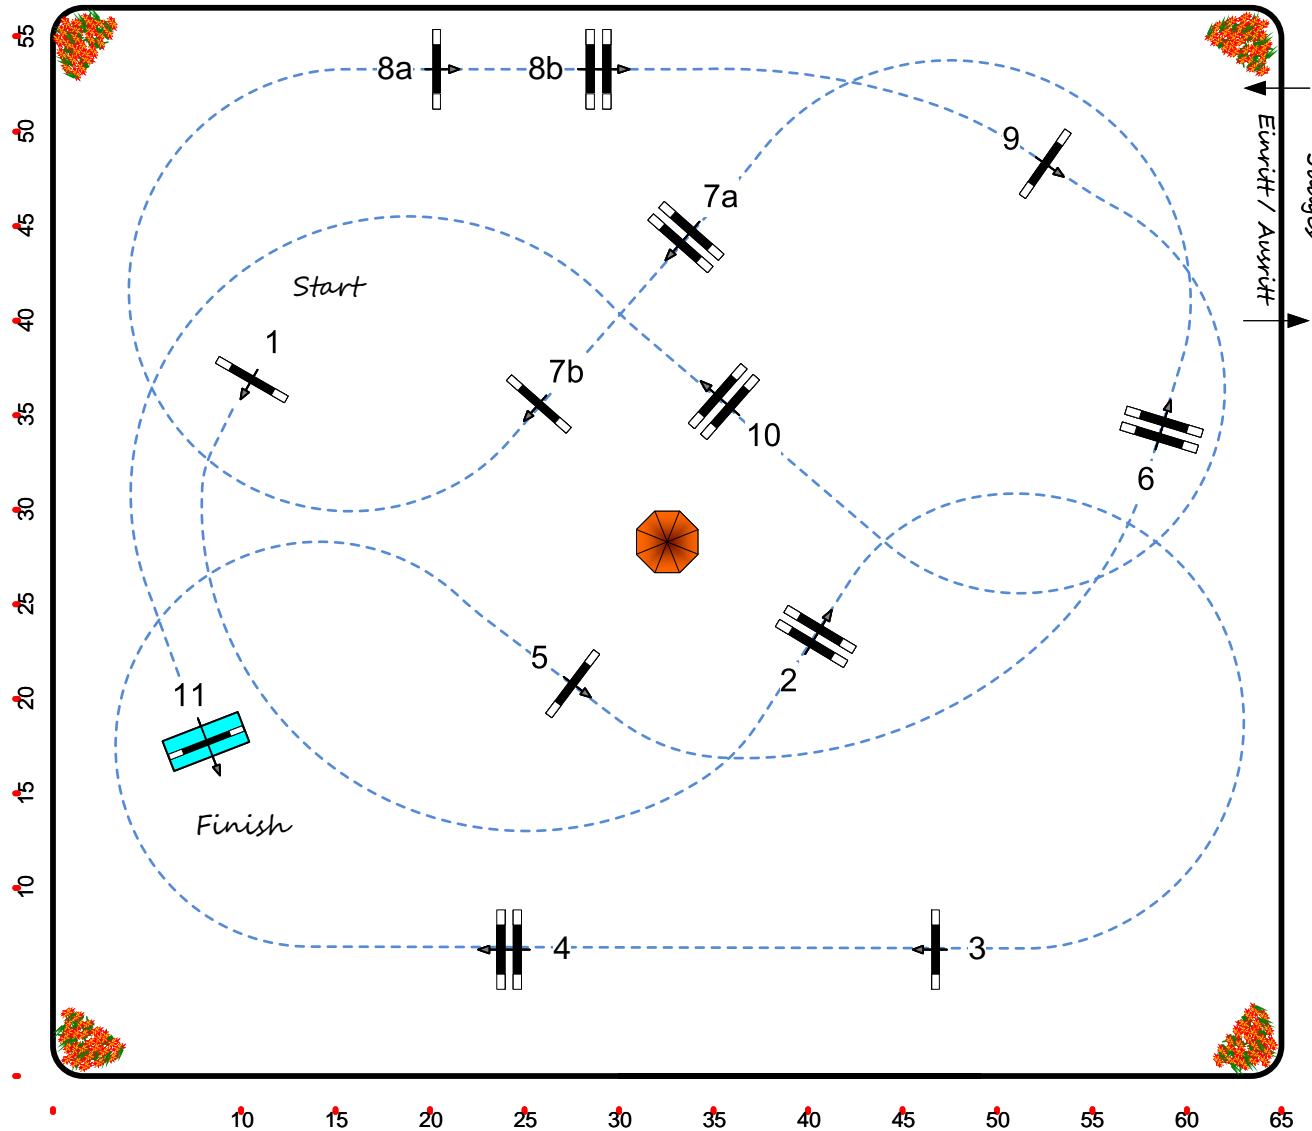

# CSI2\* / CSIH1\* / CSIU25 / CSI AmA

## Donaueschingen Immenhöfe 2023

Course Designer:  
Phil Schmauder  
Sylvain Rossier  
& Team

11

**Class No.: 11**  
International Competition  
Competition against the clock

Table: A  
National RG:  
FEI RG / Art. 238.2.1a  
Height: 1,30 / 1,35 m

Speed: 350 m/min

Length: 480 m  
Time allowed: 83 sec  
Time limit: 166 sec

Obstacles: 11  
Efforts: 13  
Penalty sec

1st Jump-off:

Length: 0 m  
Time allowed: 0 sec  
Time limit: 0 sec