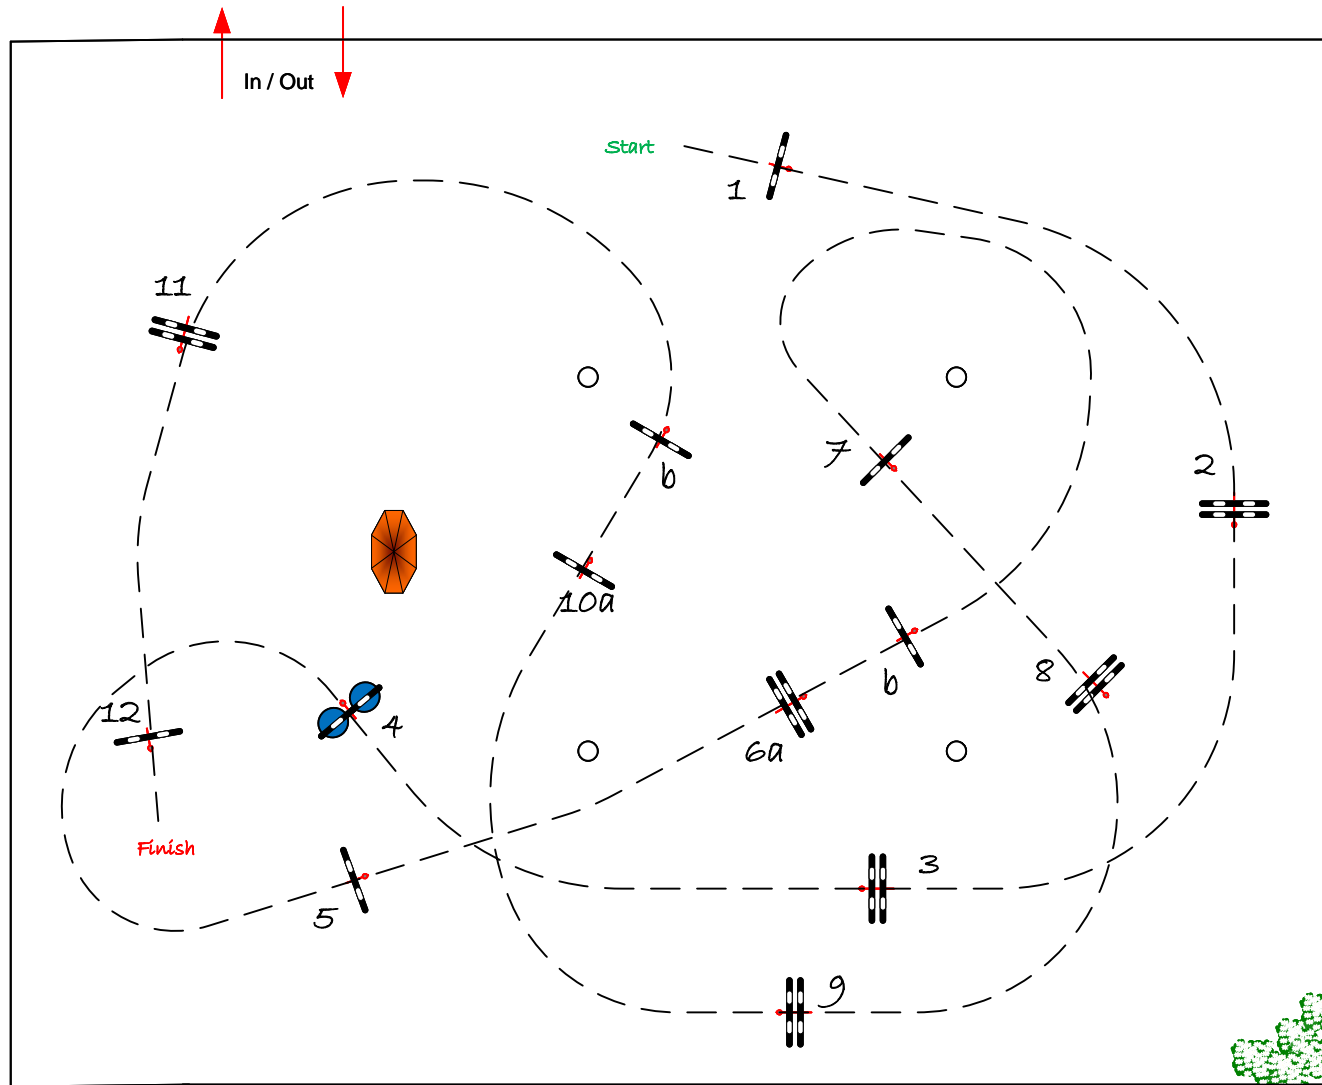

EQUIHOMERARENA

CSI 2-CSI 1-CSI YH

PROTEST

Class No.: D

CSI YH 7 and 8 year

Competition against the clock

Zaterdag 24 juni 2023

Table: A

National RG:

FEI RG / Art. 238.2.1

Height: 1.30 - 1.35 m

Speed: 350 m/min

Length: 510 m

Time allowed: 88 sec

Time limit: 176 sec

Obstacles: 12

Efforts: 14

Penalty sec

Closed combination:

jury

COURSE DESIGNER
VERBOVEN LUC
fei level 2
+32 476 46 40 70