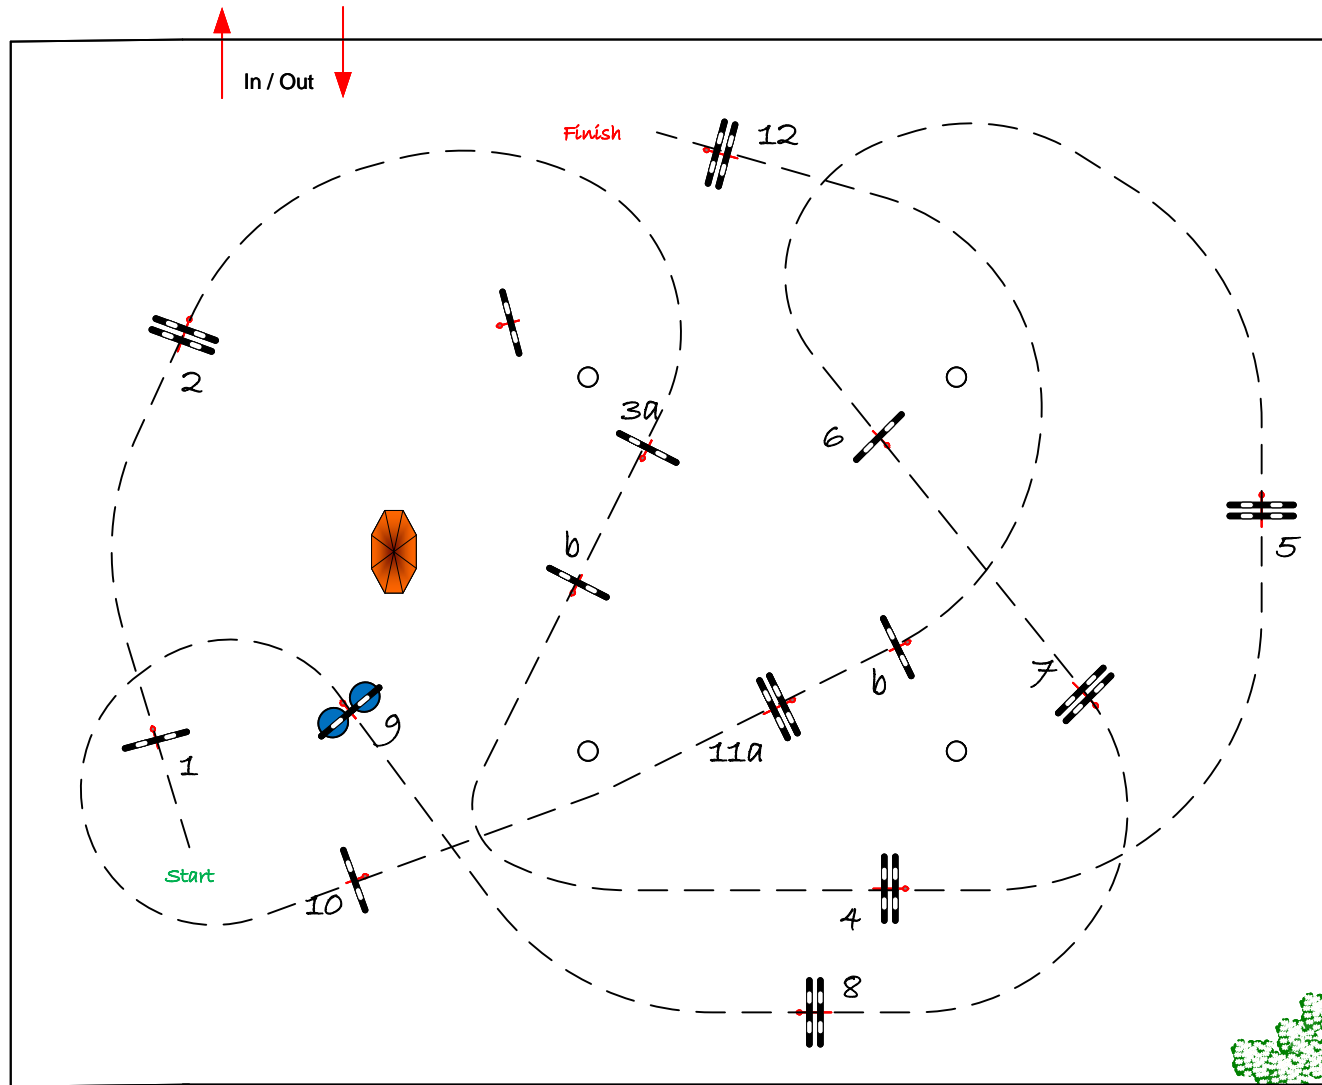

EQUIHOMERARENA

STAL DE MUZE

CSI 2-C SI 1-C SI YH

Class No.: C

CSI YH 5 and 6 year

Competition against the clock

Zaterdag 24 juni 2023

Table: A

National RG:

FEI RG / Art. 238.2.1

Height: 1.10 - 1.20 m

Speed: 350 m/min

Length: 510 m

Time allowed: 88 sec

Time limit: 176 sec

Obstacles: 12

Efforts: 14

Penalty sec

Closed combination:

jury

COURSE DESIGNER  
VERBOVEN LUC  
fei level 2  
+32 476 46 40 70