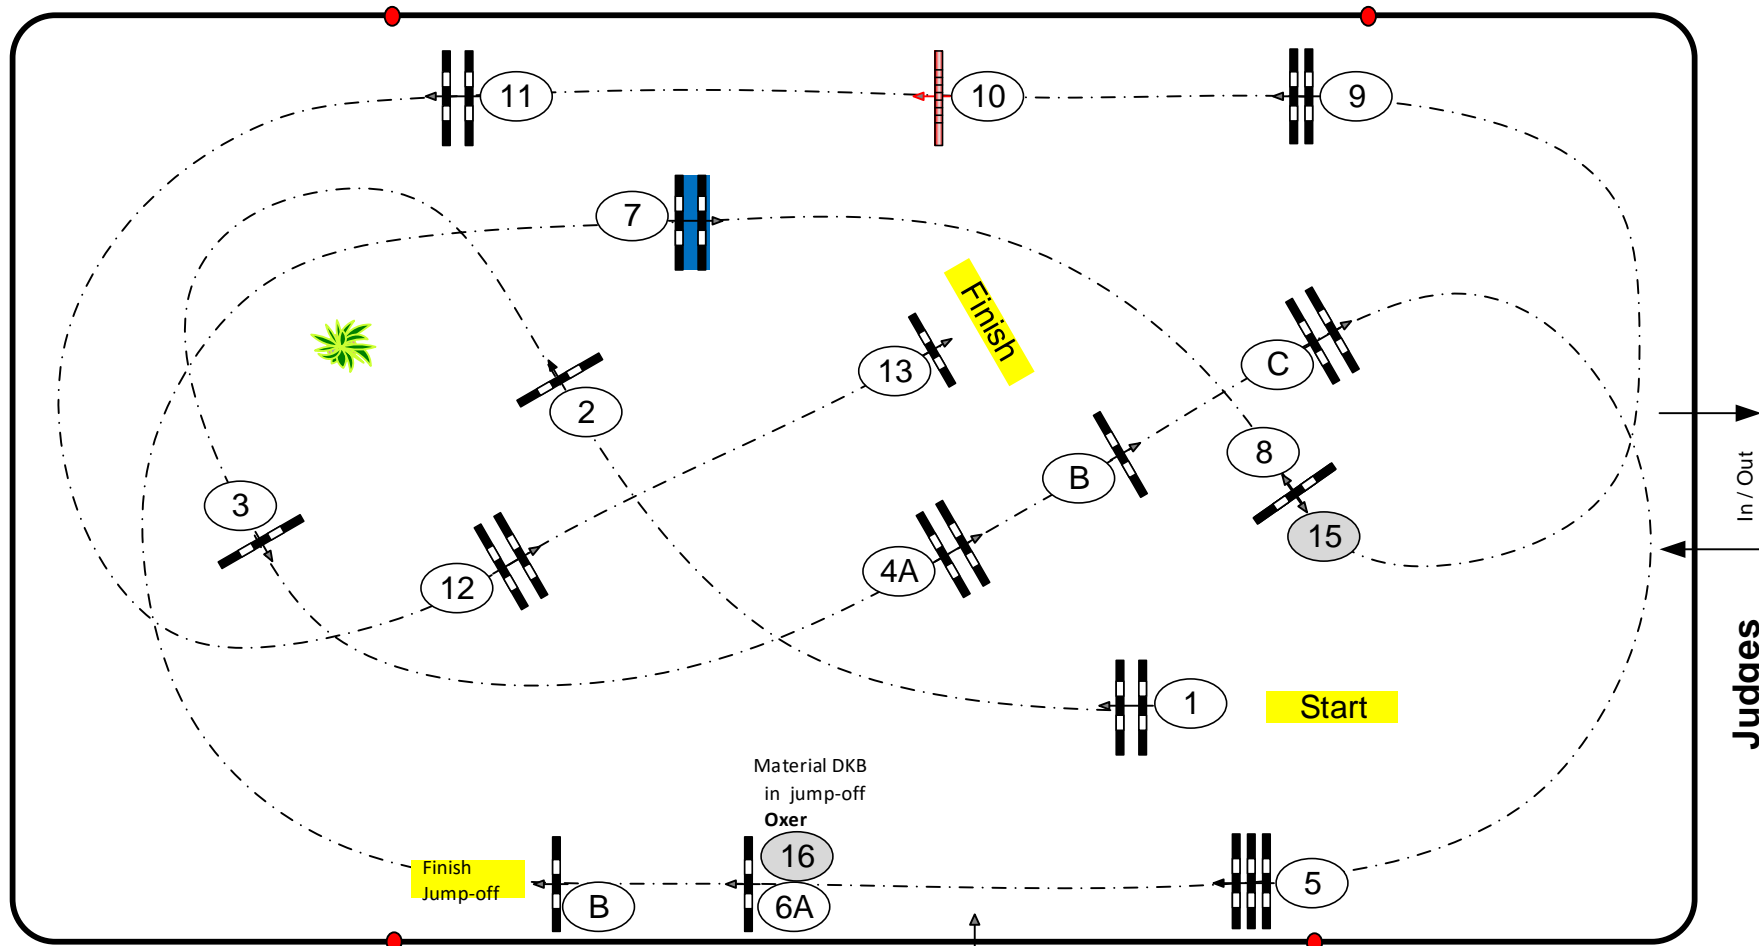

CSI****/**/Am Hohen Wieschendorf

Class No. **6**

CSI4 Grand Prix

Competition with one jump-off

Sonntag, 14. Mai 2023

Course Designer

Table: A
National RG:
FEI RG / Art. 238.2.2
Height: 1,60 m

Speed: 400 m/min
Length: 530 m
Time allowed: 80 sec
Time limit: 160 sec

Obstacles: 13
Efforts: 16
Penalty sec:
Closed combination:

1st Jump-off:
Length: 390 m
Time allowed: 59 sec
Time limit: 118 sec

*Marco Hesse (GER)
Ralf Stehr (GER)*

Assistants:
*Norman Diederich (GER)
Johanna Mikkola (FIN)
Merle Paulsen (GER)
Horst Milhan (GER)*

Jump off: 1 - 2 - 3 - 4AB - 15 - 11 - 13 - 16