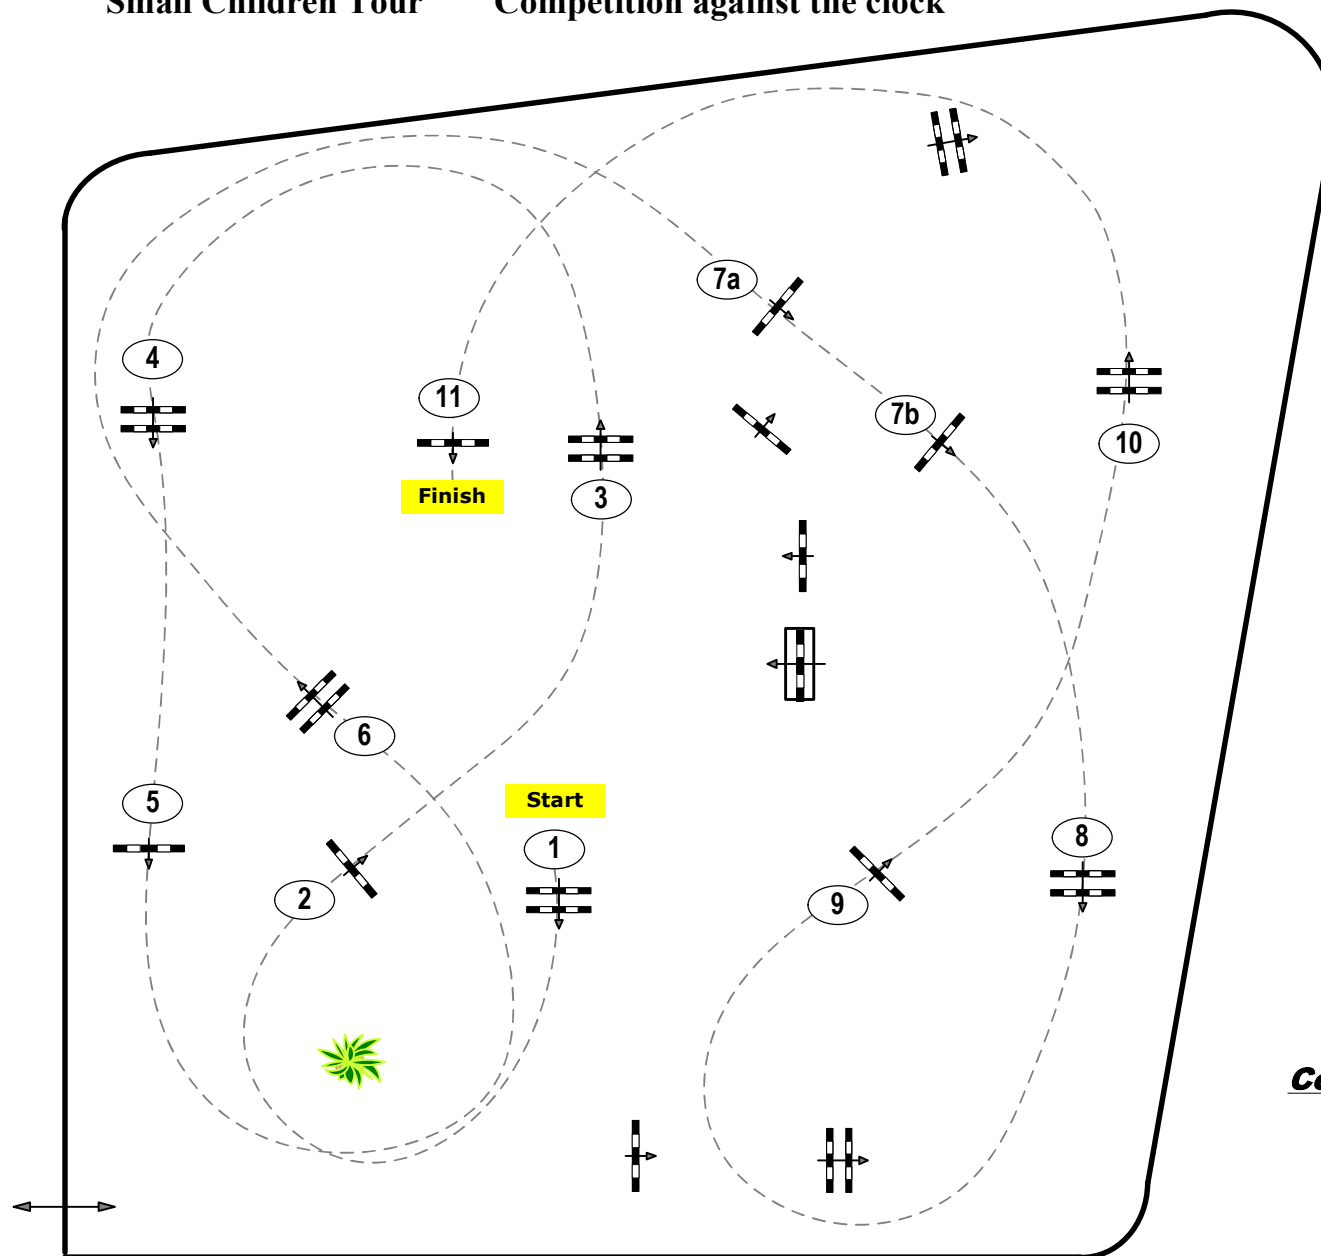

Madl

CSIO P/CH/J/YR Lamprechtshausen,AUT

1

Small Children Tour Competition against the clock

Jury

Table: A

National RG:

FEI RG / Art. 238.2.1

Height: 1,15 m

Speed: 350 m/min

Length: 450 m

Time allowed: 78 sec

Time limit: 156 sec

Obstacles: 11

Efforts: 12

IsiGrade
Jumps by Rothenberger