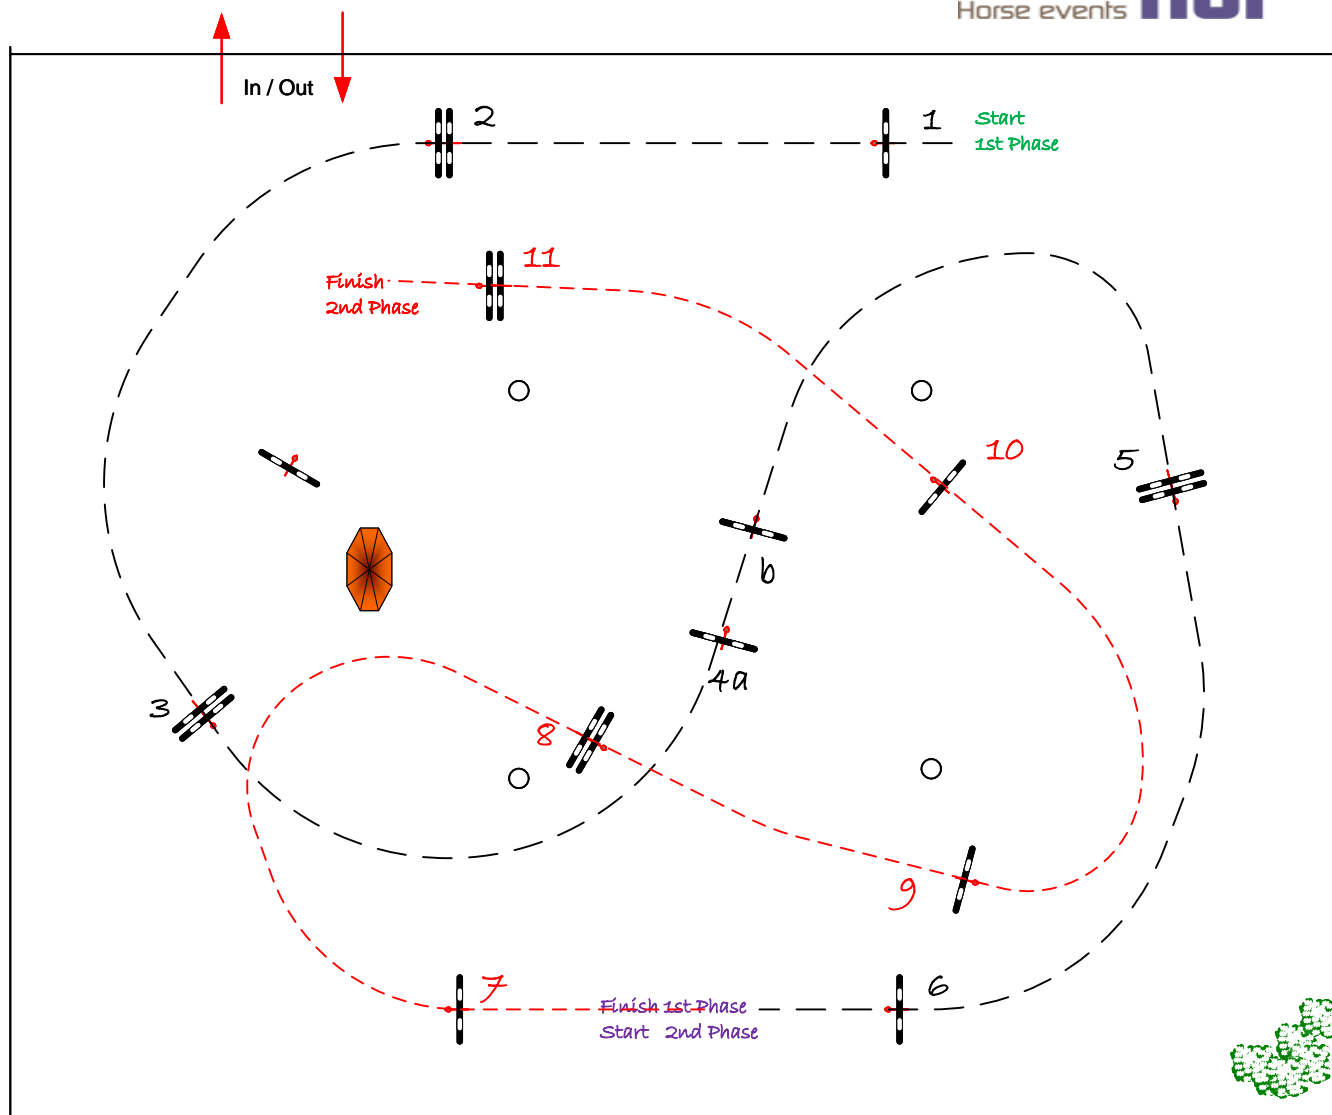

Lente Euroregio

Class No.: 5 + 6

Pony -Paarden 0,90

Competition in two Phases Special

zaterdag 29 april 2023

Table: A
National RG:
FEI RG / Art. 274.2.5
Height: 0,90 m

Speed: 325 m/min

Length: 270 m
Time allowed: 50 sec
Time limit: 100 sec

Obstacles: 1 - 6
Efforts: 7
Penalty sec
Closed combination:

2nd Phase:
~~7~~ - 11
Length: 220 m
Time allowed: 41 sec
Time limit: 82 sec

jury

Assistent
Raf Willemse