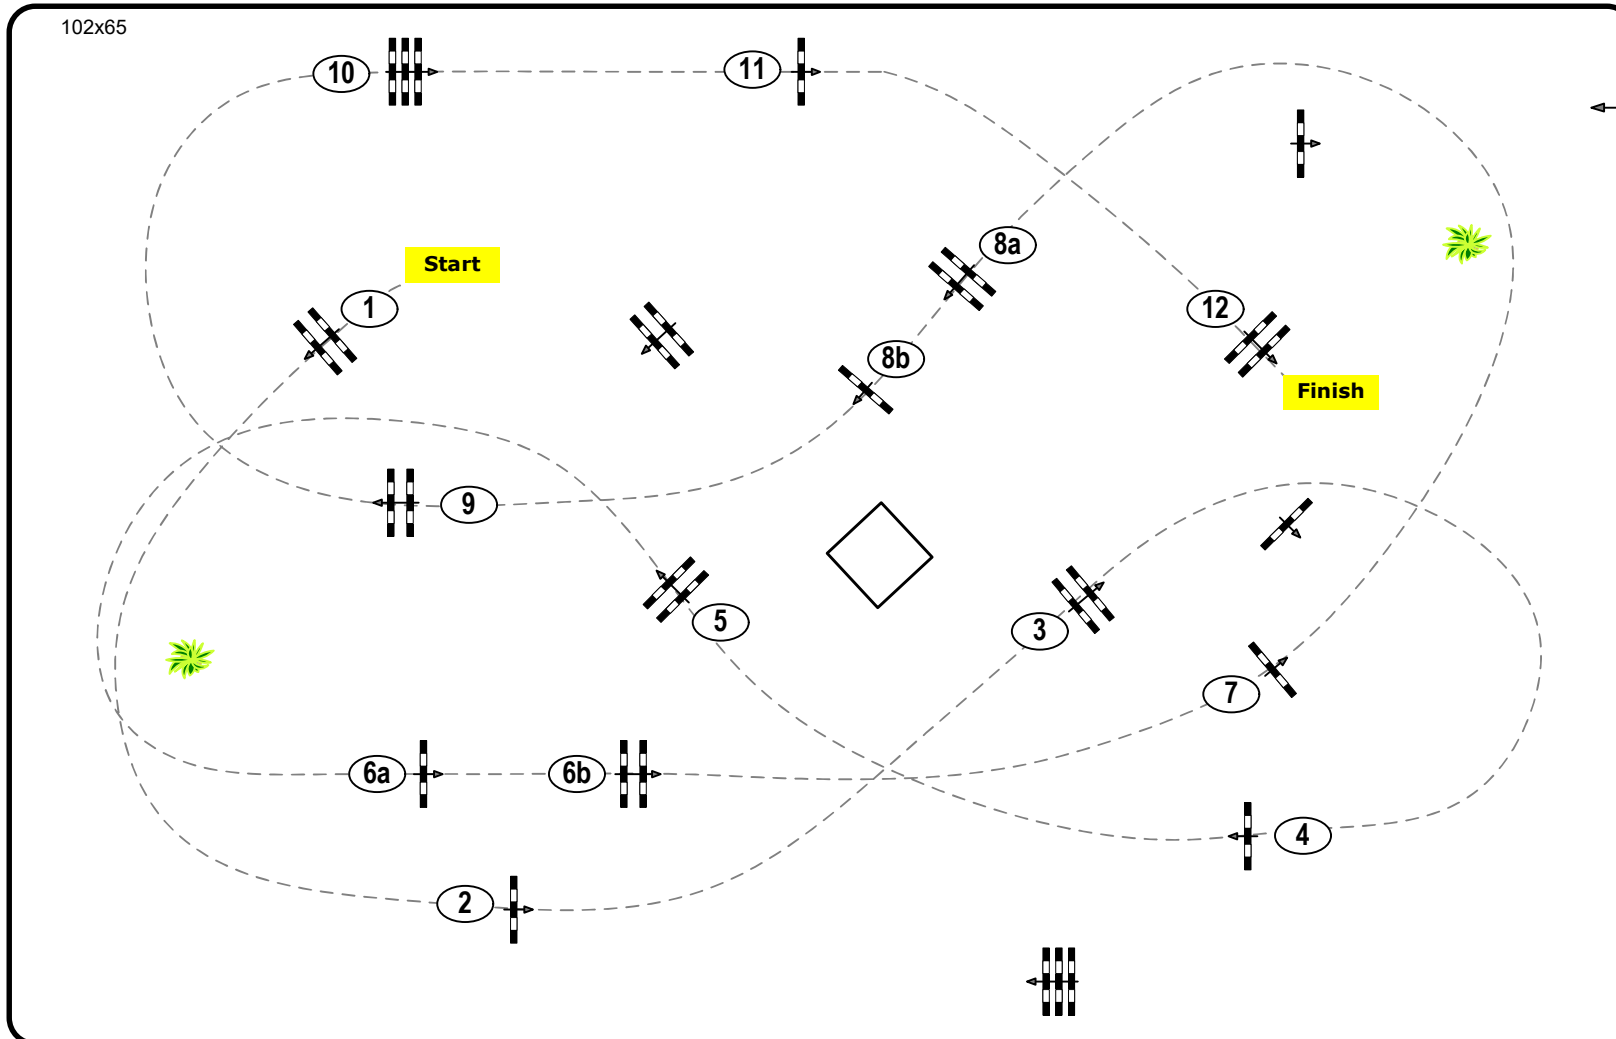

Youngster Tour 7 y.

Competition not against the clock

Table: A

National RG:

FEI RG / Art. 238.1.1

Height: 1,25 m

Speed: 350 m/min

Length: 480 m

Time allowed: 83 sec

Time limit: 166 sec

Obstacles: 12

Efforts: 14

IsiGrade
Jumps by Rothenberger

Parcours Design

Madl Franz (AUT)

Fuchs Hannes (AUT)