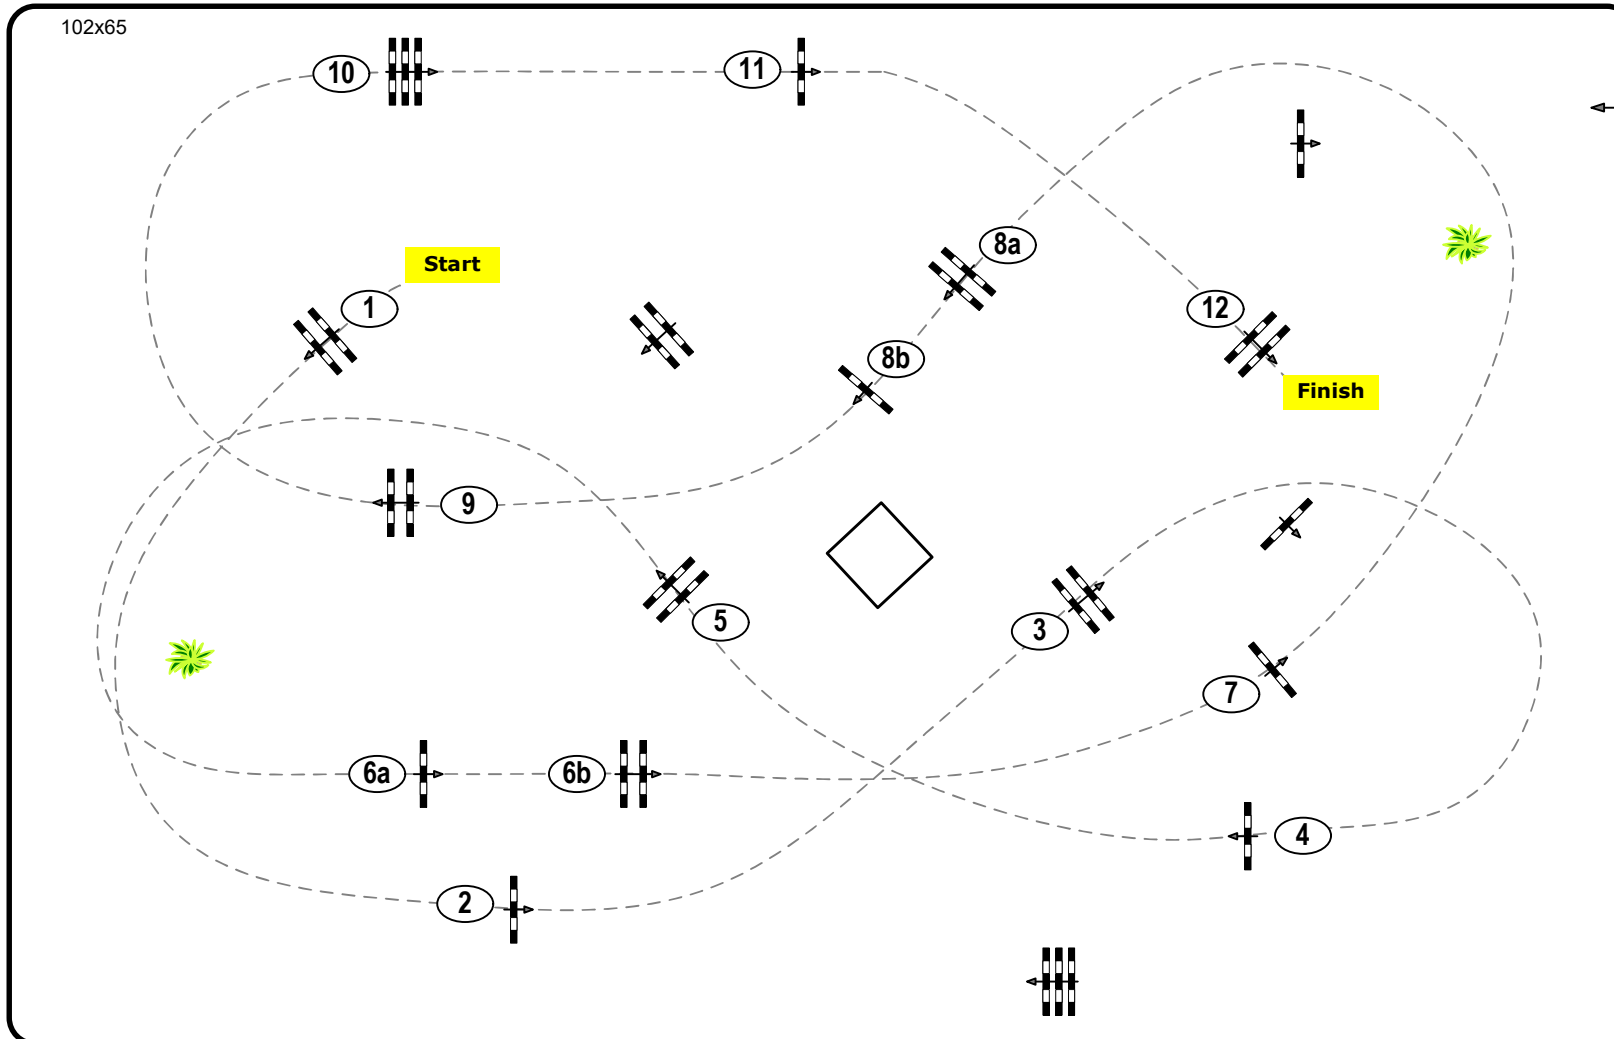

Youngster Tour 6 y.

Competition not against the clock

Table: A

National RG:

FEI RG / Art. 238.1.1

Height: 1,15 m

Speed: 350 m/min

Length: 500 m

Time allowed: 86 sec

Time limit: 172 sec

Obstacles: 12

Efforts: 14

IsiGrade
Jumps by Rothenberger

Parcours Design

Madl Franz (AUT)

Fuchs Hannes (AUT)