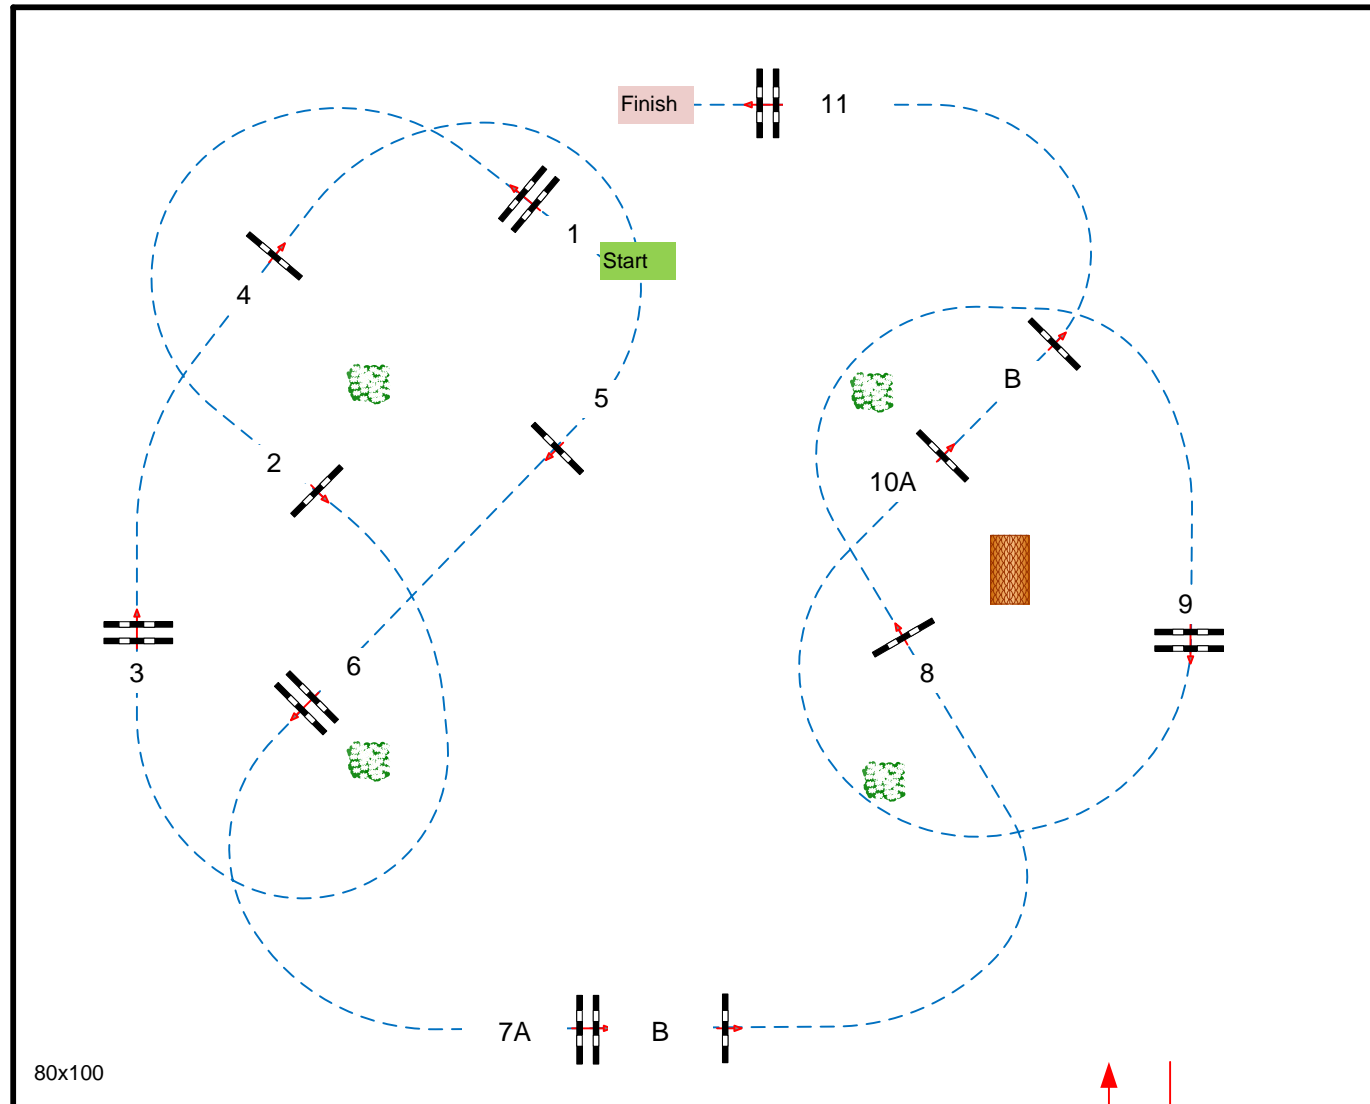

JURY

80x100

In / Out

Class No.:

7

1,35

Competition against the clock

woensdag 29 maart 2023

Table: A

National RG:

FEI RG / Art. 238.2.1

Height: 1,35 m

Speed:

350 m/min

Length:

505 m

Time allowed:

87 sec

Time limit:

174 sec

Obstacles:

11

Efforts:

13