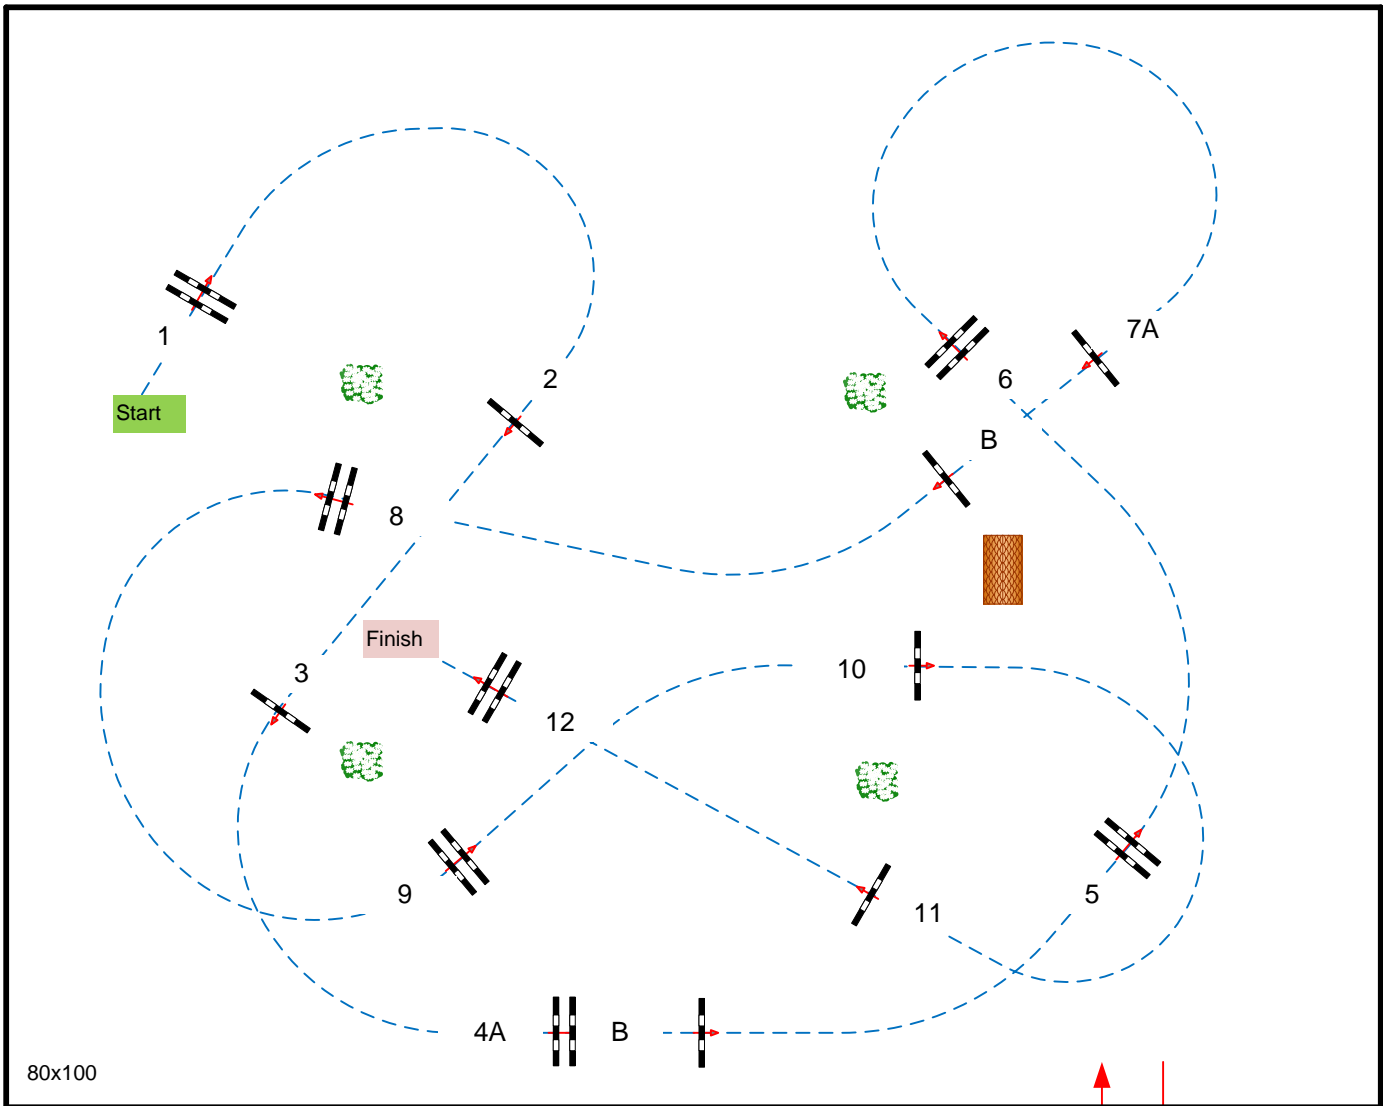

GOLD PRO TOUR LIER

JURY

80x100

↑ In /
↓ Out

Class No.: 11

1,45

Competition against the clock

woensdag 29 maart 2023

Table: 490
National RG:
FEI RG / Art. 238.2.1
Height: 1,45 m

Speed: 350 m/min

Length: 490 m
Time allowed: 84 sec
Time limit: 168 sec

Obstacles: 12
Efforts: 14