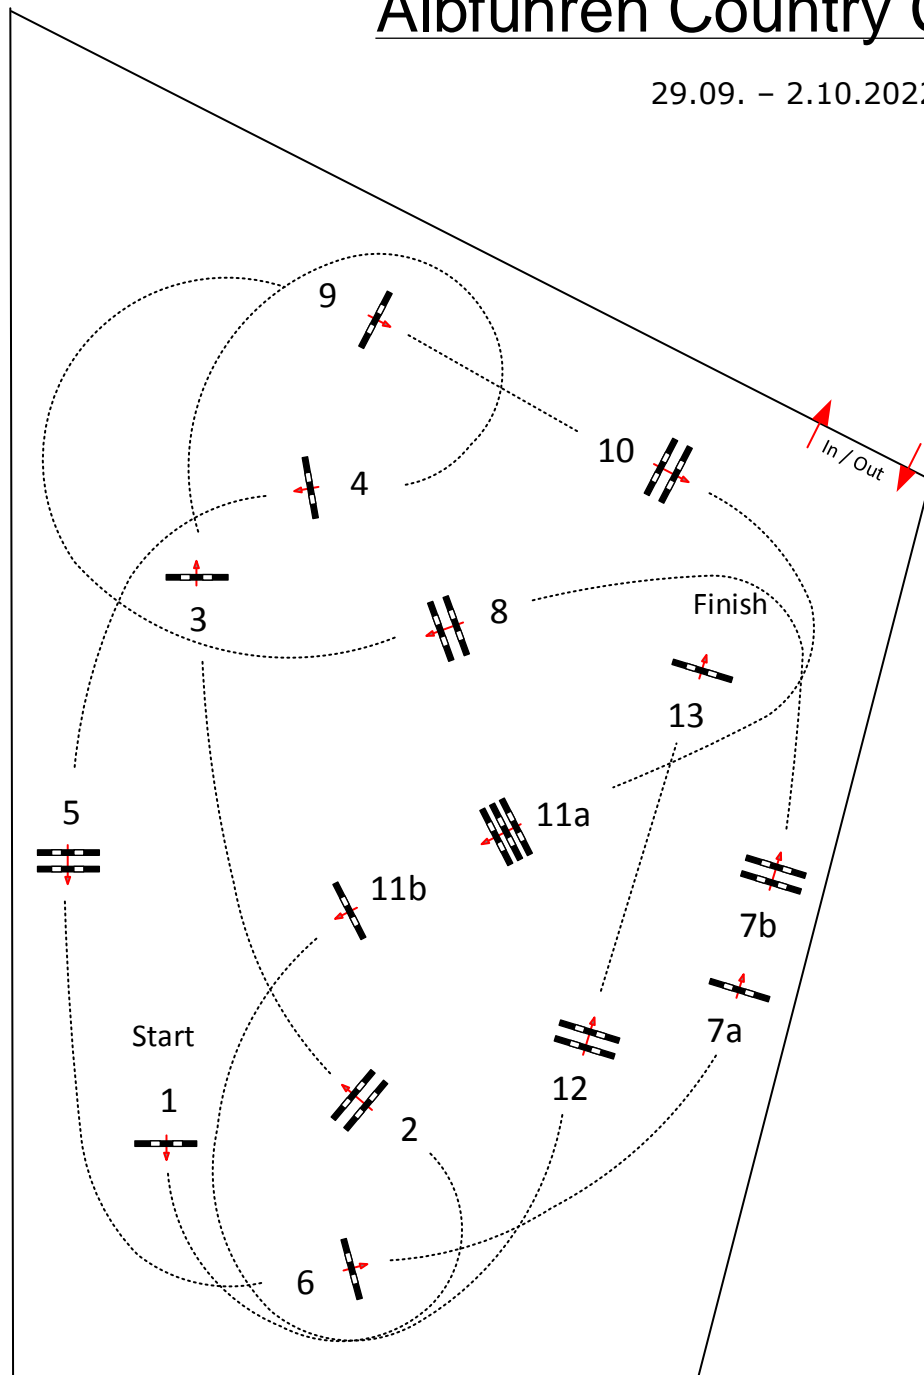

4

Albführen Country Classics 2022

29.09. – 2.10.2022

Class No.: 4

CSI2*

Competition against the clock

01.10.2022

Start: 13.50

Table: A

National RG:

FEI RG / Art. 238.2.1

Height: 1,45 m

Speed: 375 m/min

Length: 500 m

Time allowed: 80 sec

Time limit: 160 sec

Obstacles: 13

Efforts: 15

Penalty sec

Closed combination:

Jugdes

Course Designer
Peter Schumacher (GER)

Markus Roll (GER)
Phil Schmauder (GER)
Volker Trefzger