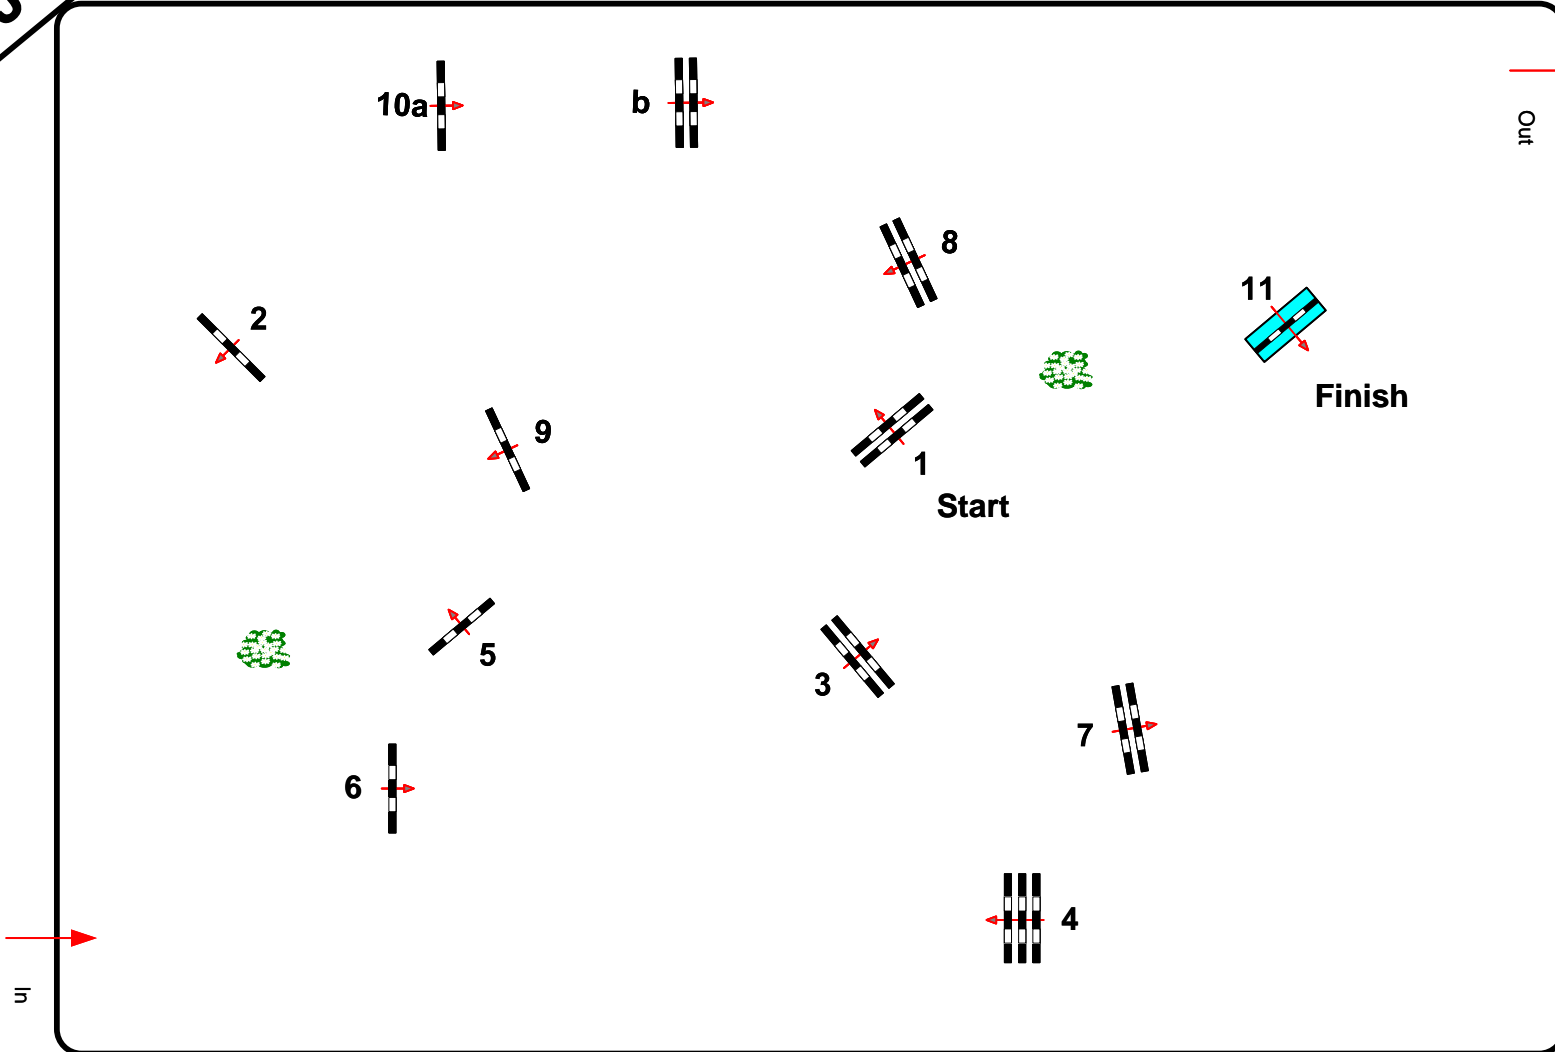

10 15 20 25 30 35 40 45 50 55 60 65 70 75 80 85

Table: A
National RG: 520,3a
FEI RG / Art.
Height: 1,15 m

Speed: 350 m/min

Length: 470 m
Time allowed: 81 sec
Time limit: 162 sec

Obstacles: 11
Efforts: 12
Penalty sec
Closed combination:

1st Jump-off:

Length: 0 m
Time allowed: 0 sec
Time limit: 0 sec

Course Designer

Steffen Bühling GER
Johann Sailer GER
Josef Beilmaier GER

5