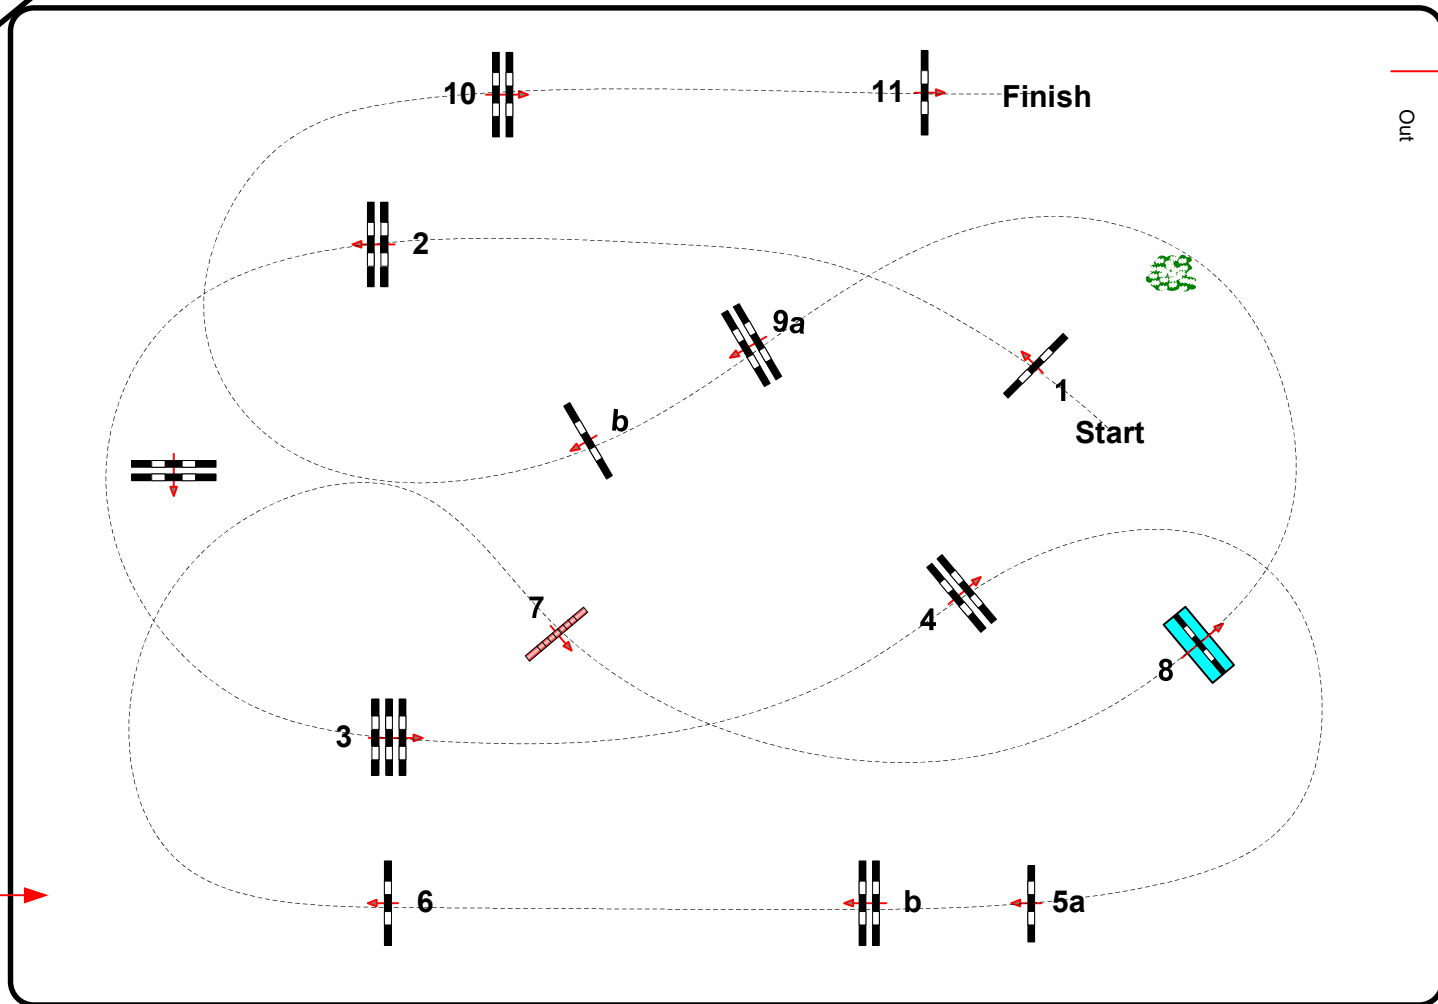

Table: A
National RG:
FEI RG / Art. 238.2 .1
Height: 1,25/1,30 m

Speed: 350 m/min

Length: 450 m
Time allowed: 78 sec
Time limit: 156 sec

Obstacles: 11
Efforts: 13
Penalty sec
Closed combination:

1st Jump-off:

Length: 0 m
Time allowed: 0 sec
Time limit: 0 sec

Course Designer

Steffen Bühling GER
Johann Sailer GER
Josef Beilmaier GER

Jury

10 15 20 25 30 35 40 45 50 55 60 65 70 75 80 85

in

out