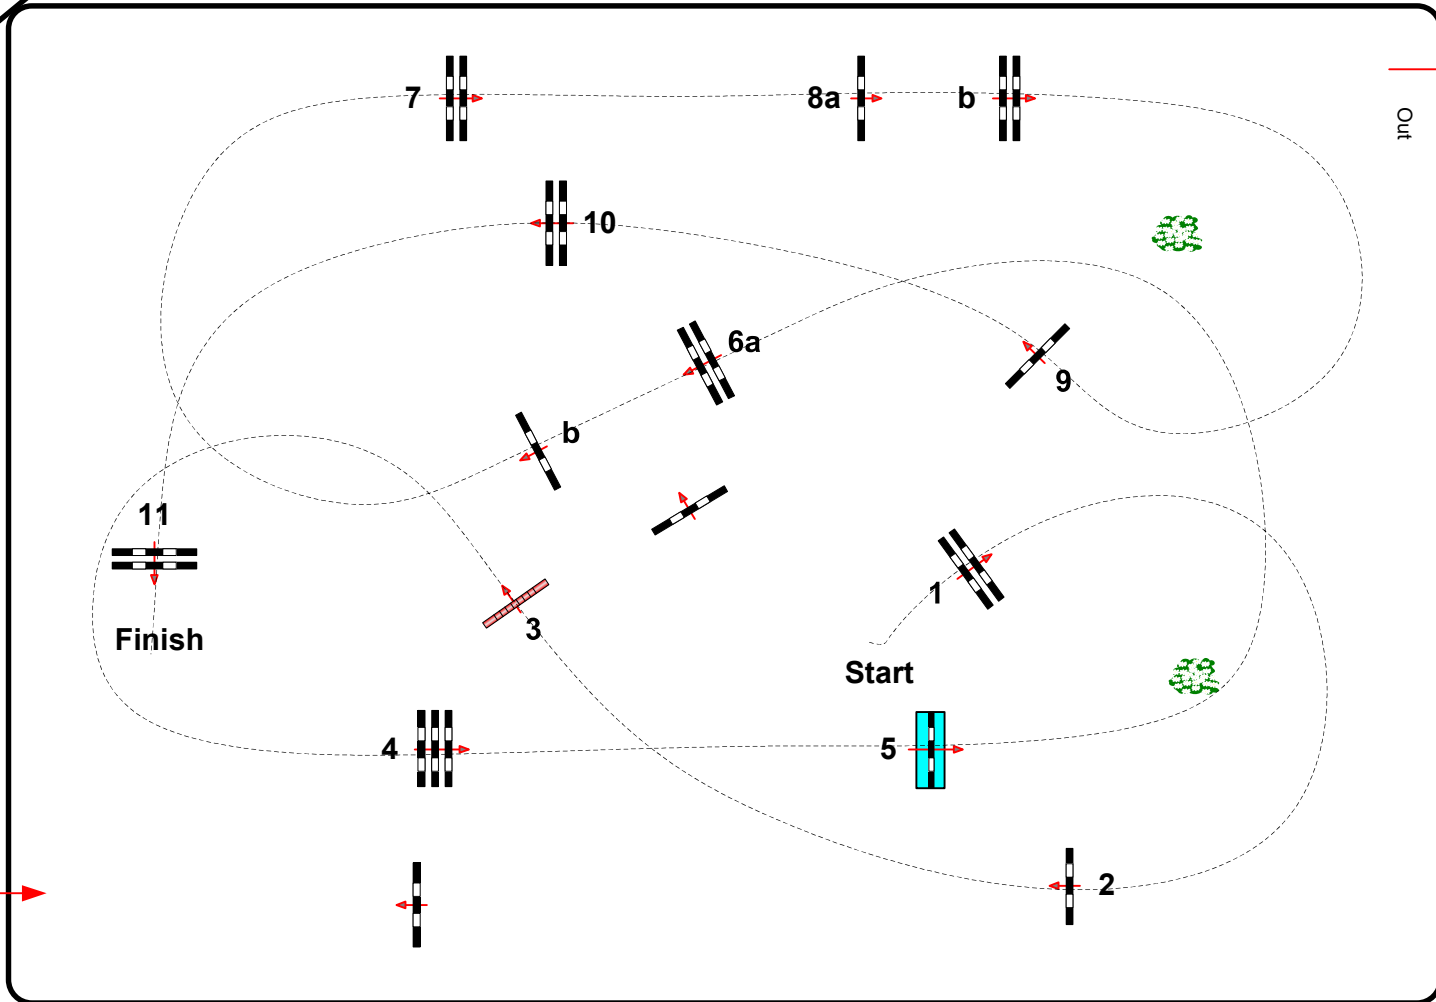

7

Pferdefestival Gut Ising

01.-04.09.2022

CHIEMSEE
PFERDEFESTIVAL
LIFESTYLE • SPORT • KUNST • NATUR

Class No.: 7

CSI**

Competition against the clock

Donnerstag, 1. September 2022

Table: A
National RG:
FEI RG / Art. 238.2 .1
Height: 1,30 m

Speed: 350 m/min

Length: 440 m
Time allowed: 76 sec
Time limit: 152 sec

Obstacles: 11
Efforts: 13
Penalty sec
Closed combination:

1st Jump-off:

Length: 0 m
Time allowed: 0 sec
Time limit: 0 sec

Course Designer

Steffen Bühling GER
Johann Sailer GER
Josef Beilmaier GER

Jury

10 15 20 25 30 35 40 45 50 55 60 65 70 75 80 85

5