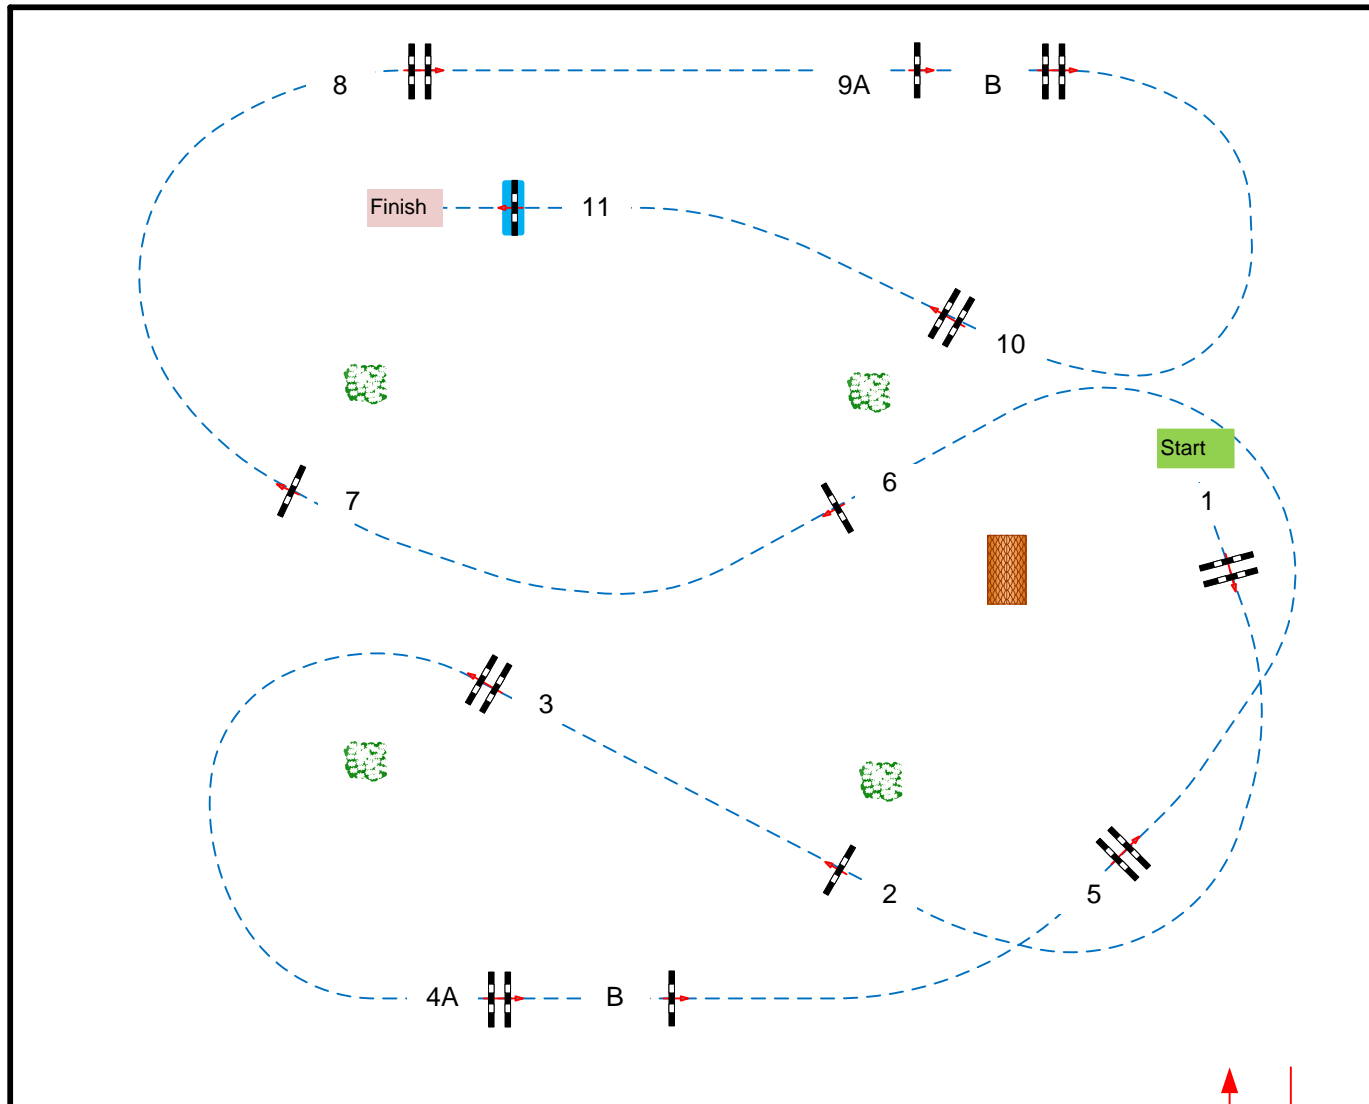

JURY

FLANDRIA ARENA

Class No.: **V**

CSI* 1,20

Competition in two Phases

zaterdag 3 september 2022

Table: A
National RG:
FEI RG / Art. 238.2.1
Height: 1,20 m

Speed: 350 m/min
Length: 480 m
Time allowed: 83 sec
Time limit: 166 sec

Obstacles: 11
Efforts: 13

Course Designer;
Marco de jong
Henk Linders
Luc Verboven

80x100

In / Out