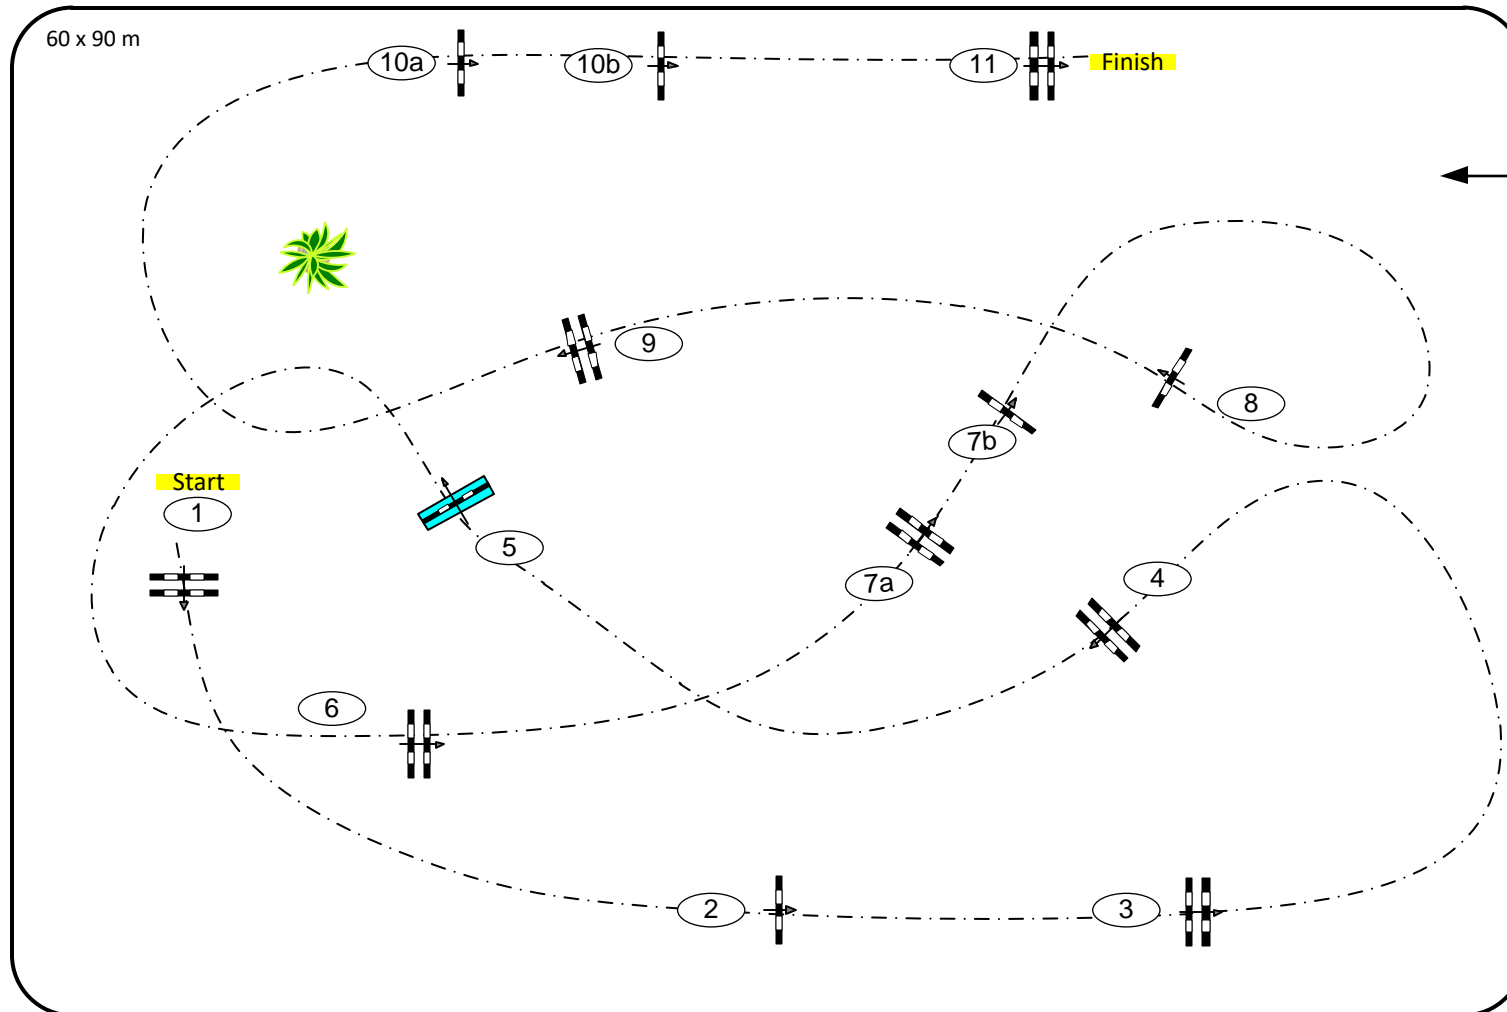

# CSI Hof Waterkant (GER)

01 – 04 July 2021

Class No.: **14** Competition against the clock

Table:	A
National RG:	
FEI RG / Art.	238.2.1
Height:	1,40 m
Speed:	350 m/min
Length:	430 m
Time allowed:	74 sec
Time limit:	148 sec
Obstacles:	11
Efforts:	13