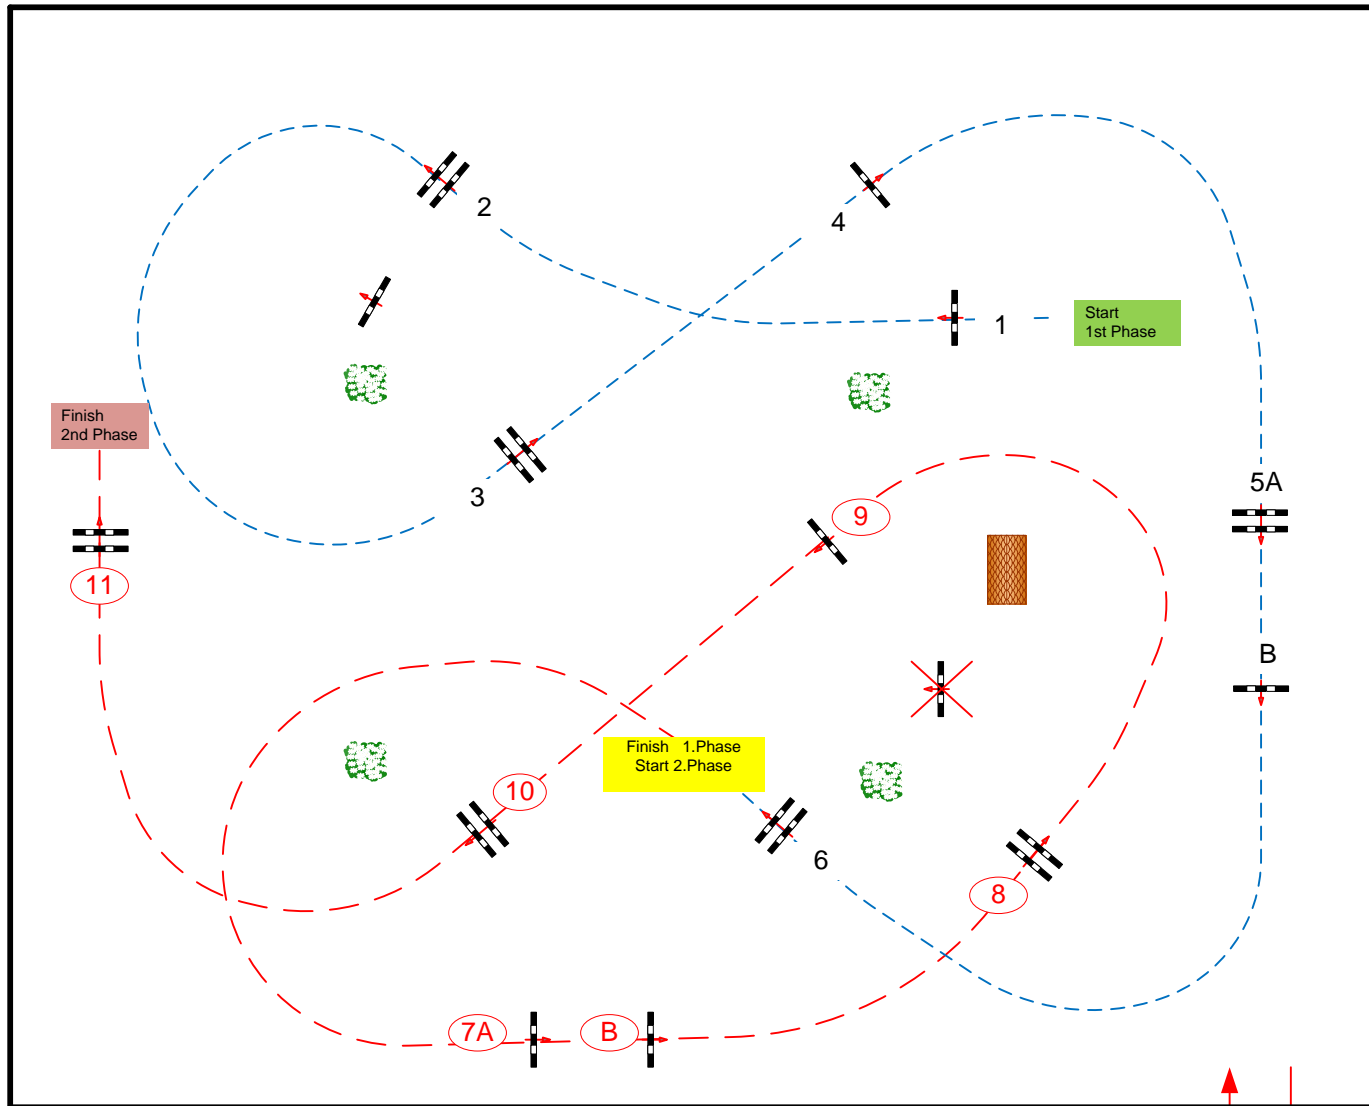

JURY

FLANDRIA ARENA

Class No.: **B**

CSI YH 7/8 yrs old

Competition in two Phases special

donderdag 28 juli 2022

Table: A
National RG:
FEI RG / Art. 274.2.5
Height: 1,30/1,35 m

Speed: 350 m/min
Length: 280 m
Time allowed: 48 sec
Time limit: 96 sec

Obstacles: 1 - 6
Efforts: 7

2nd Phase: 7 - 11
Length: 260 m
Time allowed: 45 sec
Time limit: 90 sec

Course Designer;
Marco de jong
Henk Linders
Luc Verboven

80x100

In / Out