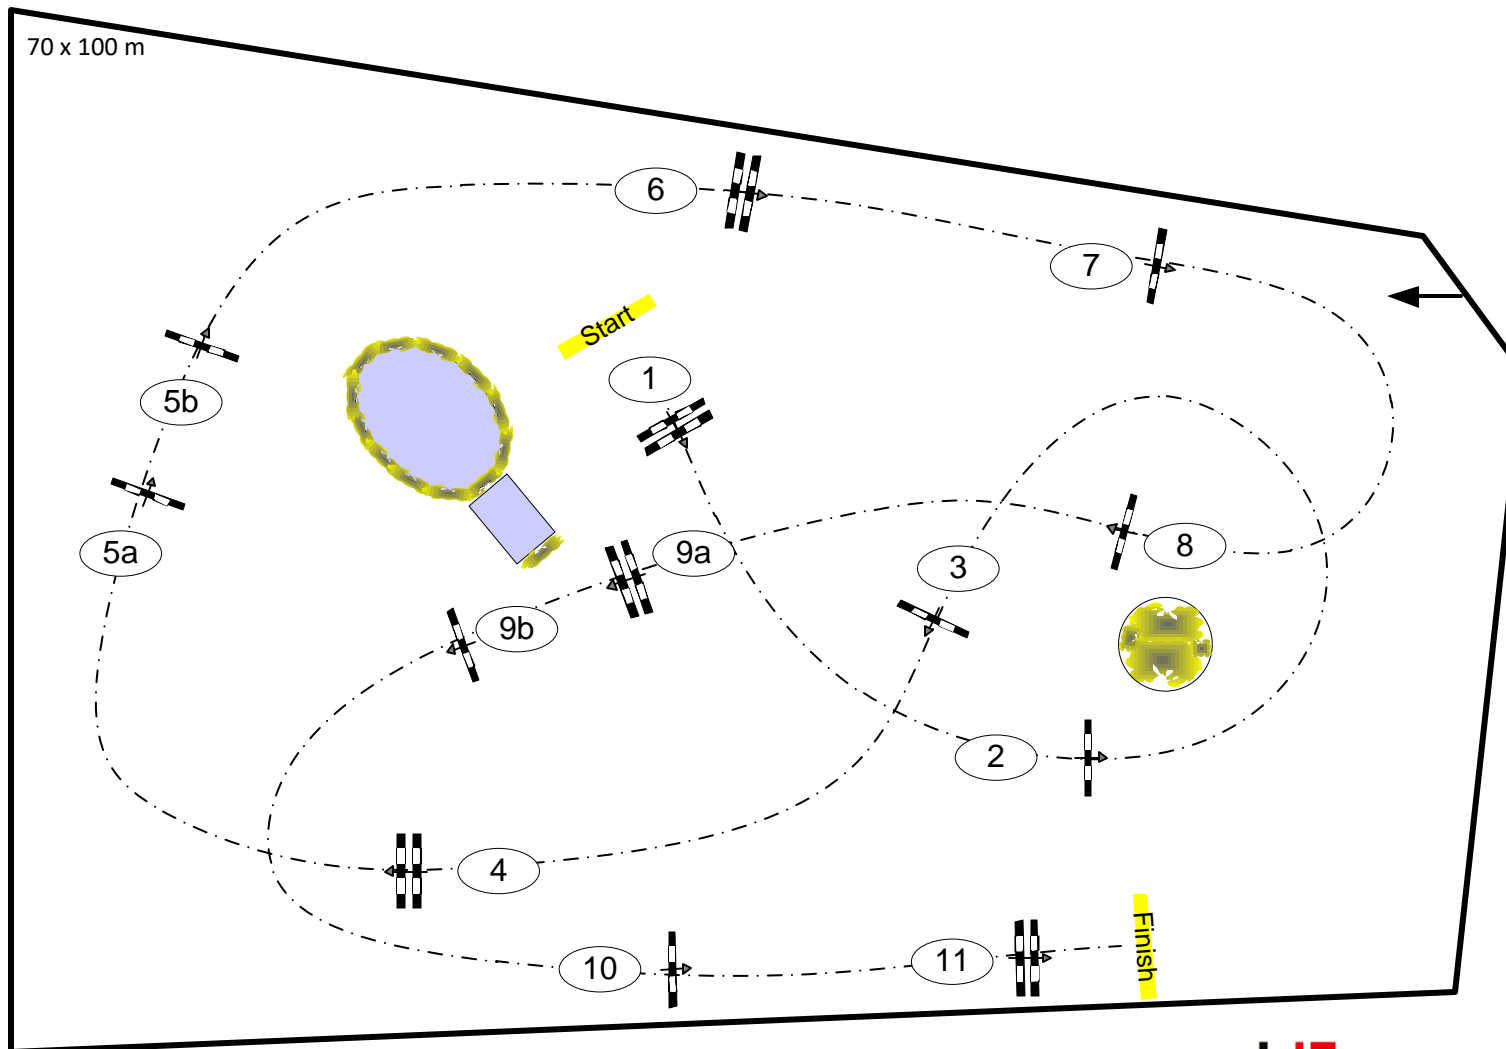

Longines Balve Optimum 2022

Nr.: 31 **Youngster Tour**

Youngster (6+7 year old horses)

Competition against the clock

Table: A
 National RG:
 FEI RG / Art. 238.2.1
 Height: 1,30/1,35 m

Speed: 350 m/min

Length: 405 m
 Time allowed: 70 sec
 Time limit: 140 sec

Obstacles: 11
 Efforts: 13

😊 **Parcourschef:**
 Frank Rothenberger, Christian Wiegand & Team