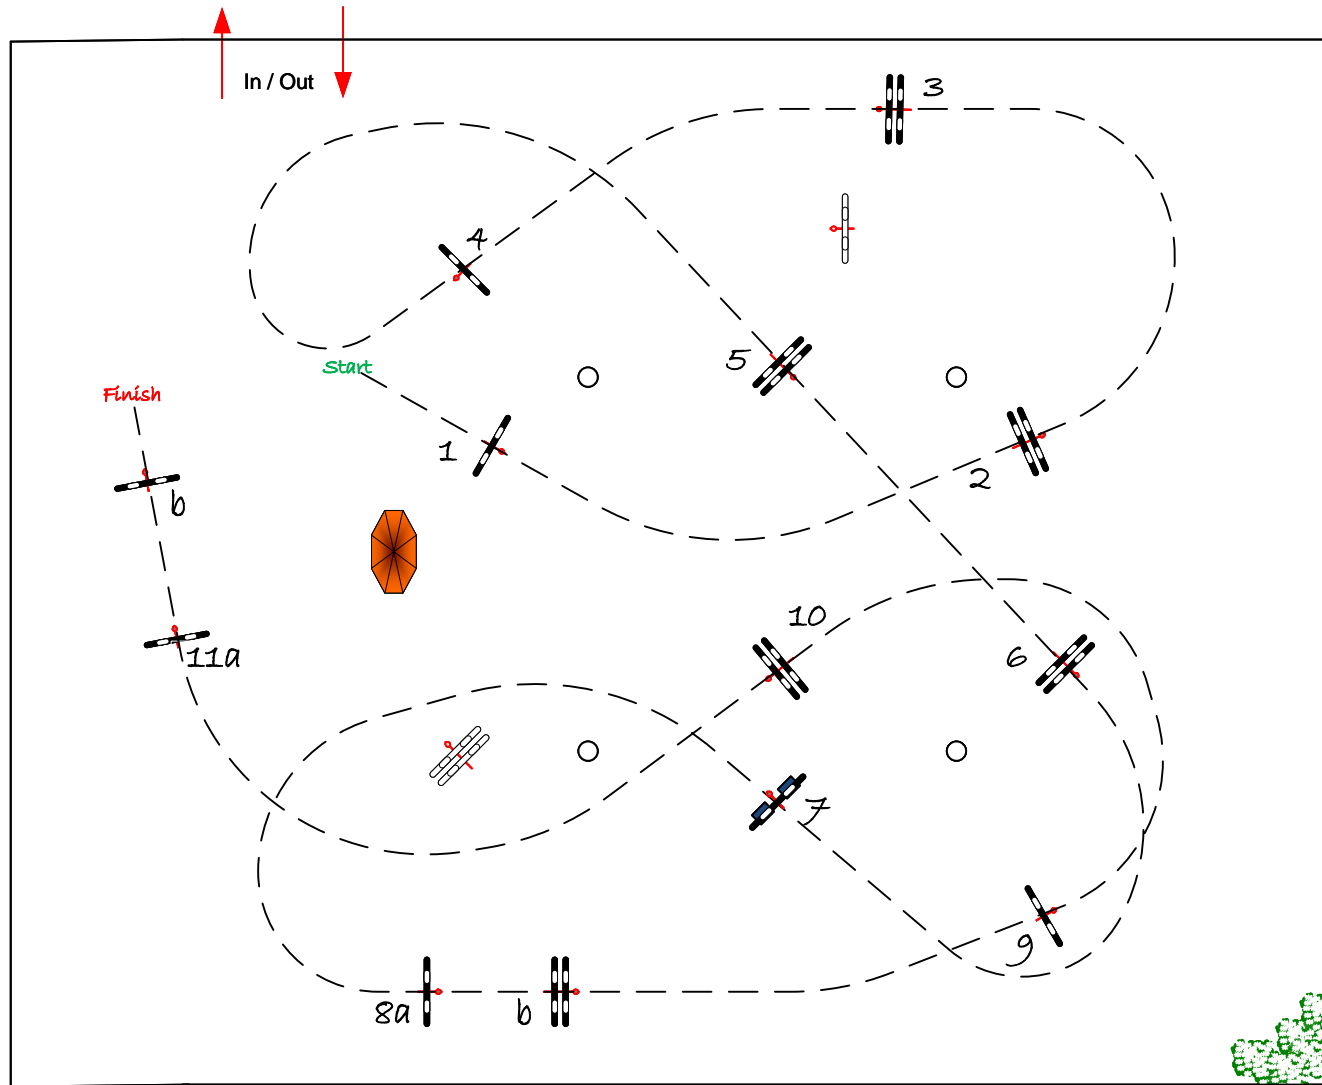

FLANDRIA RENT ARENA

CSI **/CSI*/CSI YH

Class No.: **D**

CSI YH 7 and 8 years

Competition against the clock

Zondag 5 juni 2022

Table: A

National RG:

FEI RG / Art. 238.2.1

Height: 1.05 + 1.15 m

Speed: 350 m/min

Length: 490 m

Time allowed: 84 sec

Time limit: 168 sec

Obstacles: 11

Efforts: 13

Penalty sec

Closed combination:

Course designer

De Jong Marco 

jury

Verboven Luc 

Hamoen Joël 