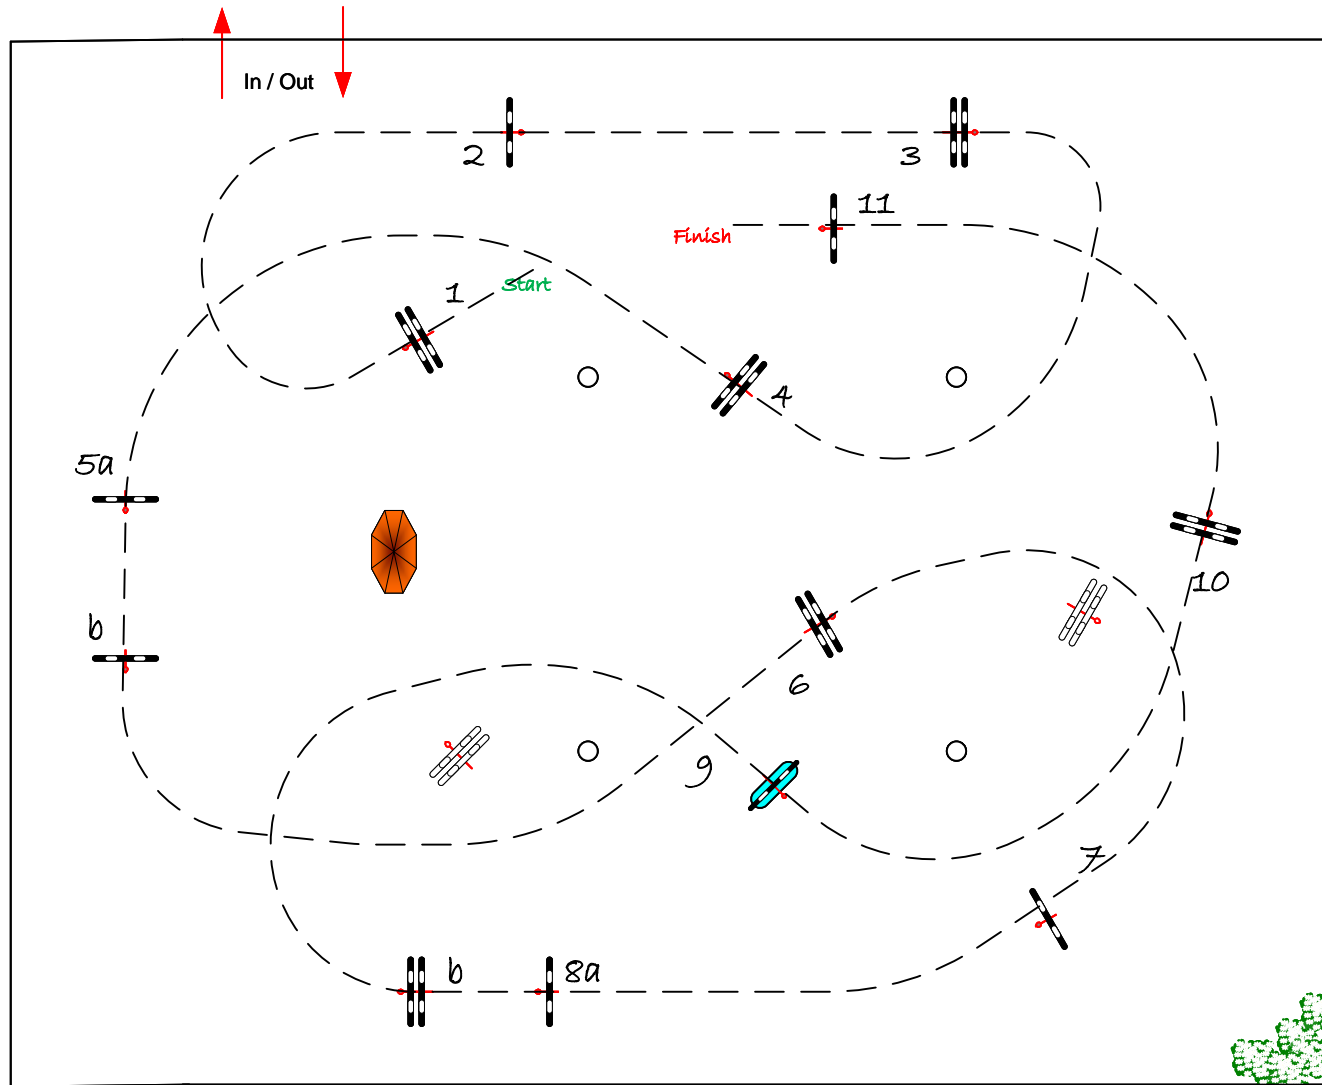

FLANDRIA RENT ARENA

CSI **/CSI*/CSI YH

Class No.: **C**

CSI YH 5 and 6 yeras

Competition against the clock

Zondag 5 juni 2022

Table: A

National RG:

FEI RG / Art. 238.2.1

Height: 1.05 + 1.15 m

Speed: 350 m/min

Length: 490 m

Time allowed: 84 sec

Time limit: 168 sec

Obstacles: 11

Efforts: 13

Penalty sec

Closed combination:

Course designer

De Jong Marco

jury

Verboven Luc

Hamoen Joël