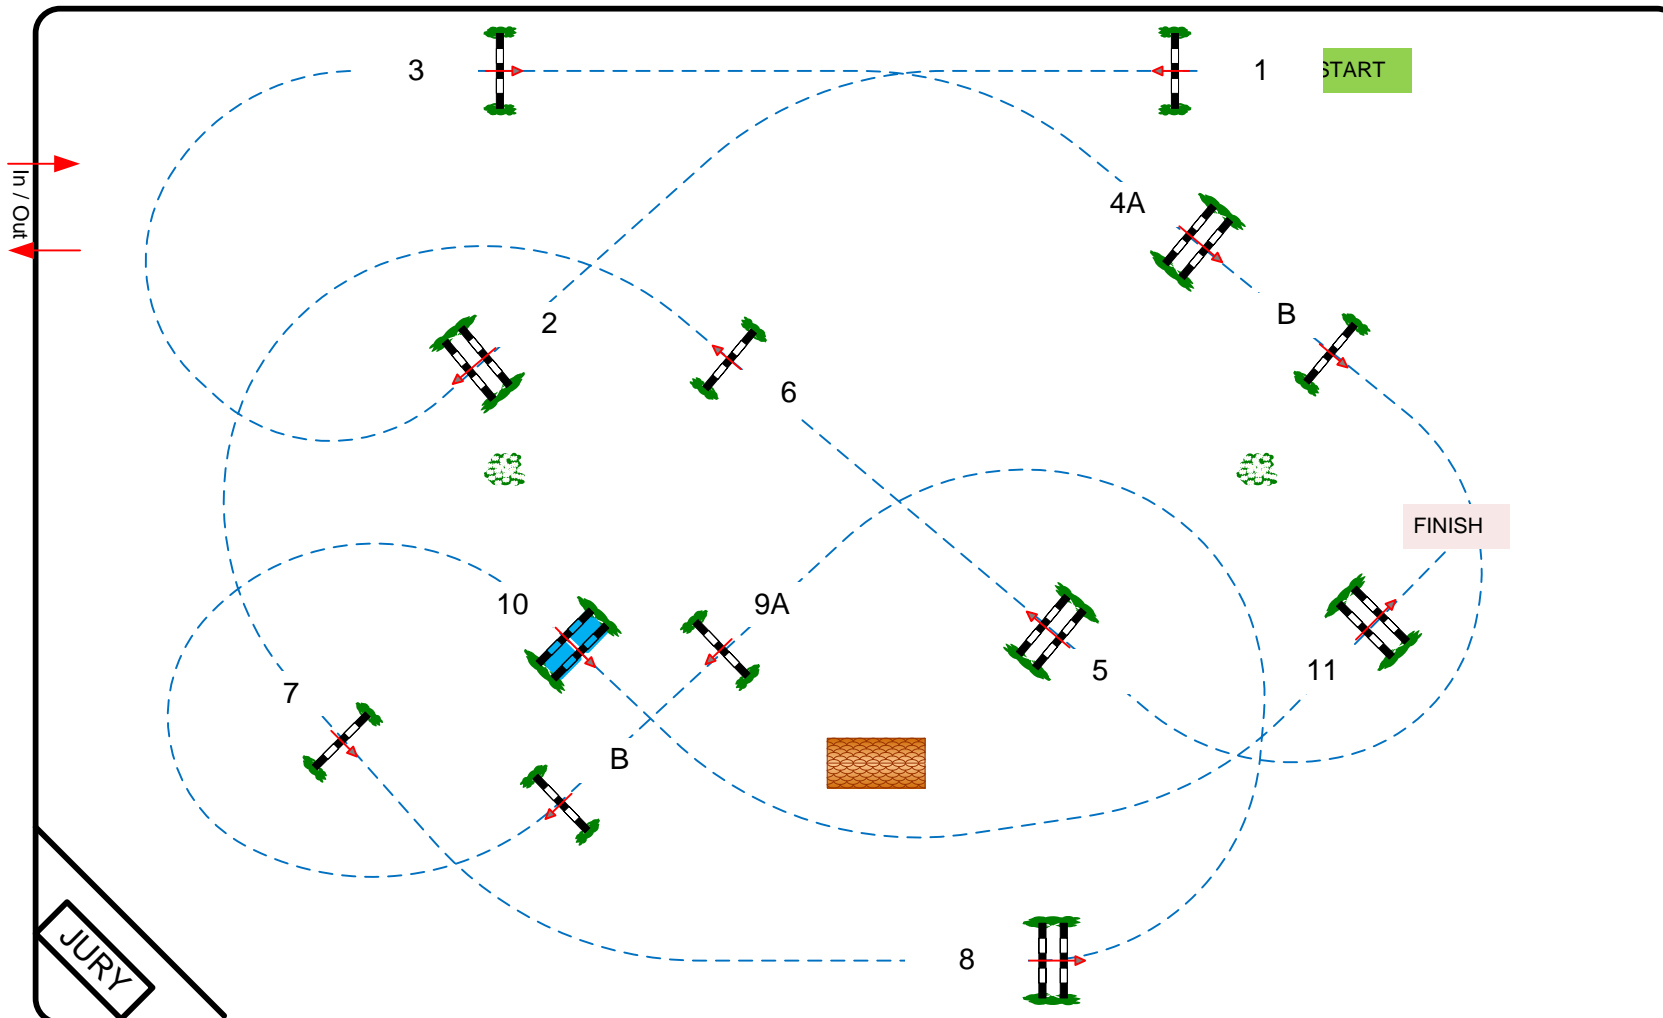

CSIP - CSICH - CSIJ - CSIU25 Lier

Table: A
National RG:
FEI RG / Art. 238.2.1
Height: 1,30/1,35 m

Speed: 350 m/min
Length: 490 m
Time allowed: 84 sec
Time limit: 168 sec

Obstacles: 11
Efforts: 13

Jump-off:
Length: 0 m
Time allowed: 0 sec
Time limit: 0 sec

STEPHEX ARENA

Class No.: **19**

CSI Juniors/ U 25 1,30-1,35

Competition against the clock

zondag 17 april 2022

Course Designer;
Henk Linders
Marco de Jong
Luc Verboven