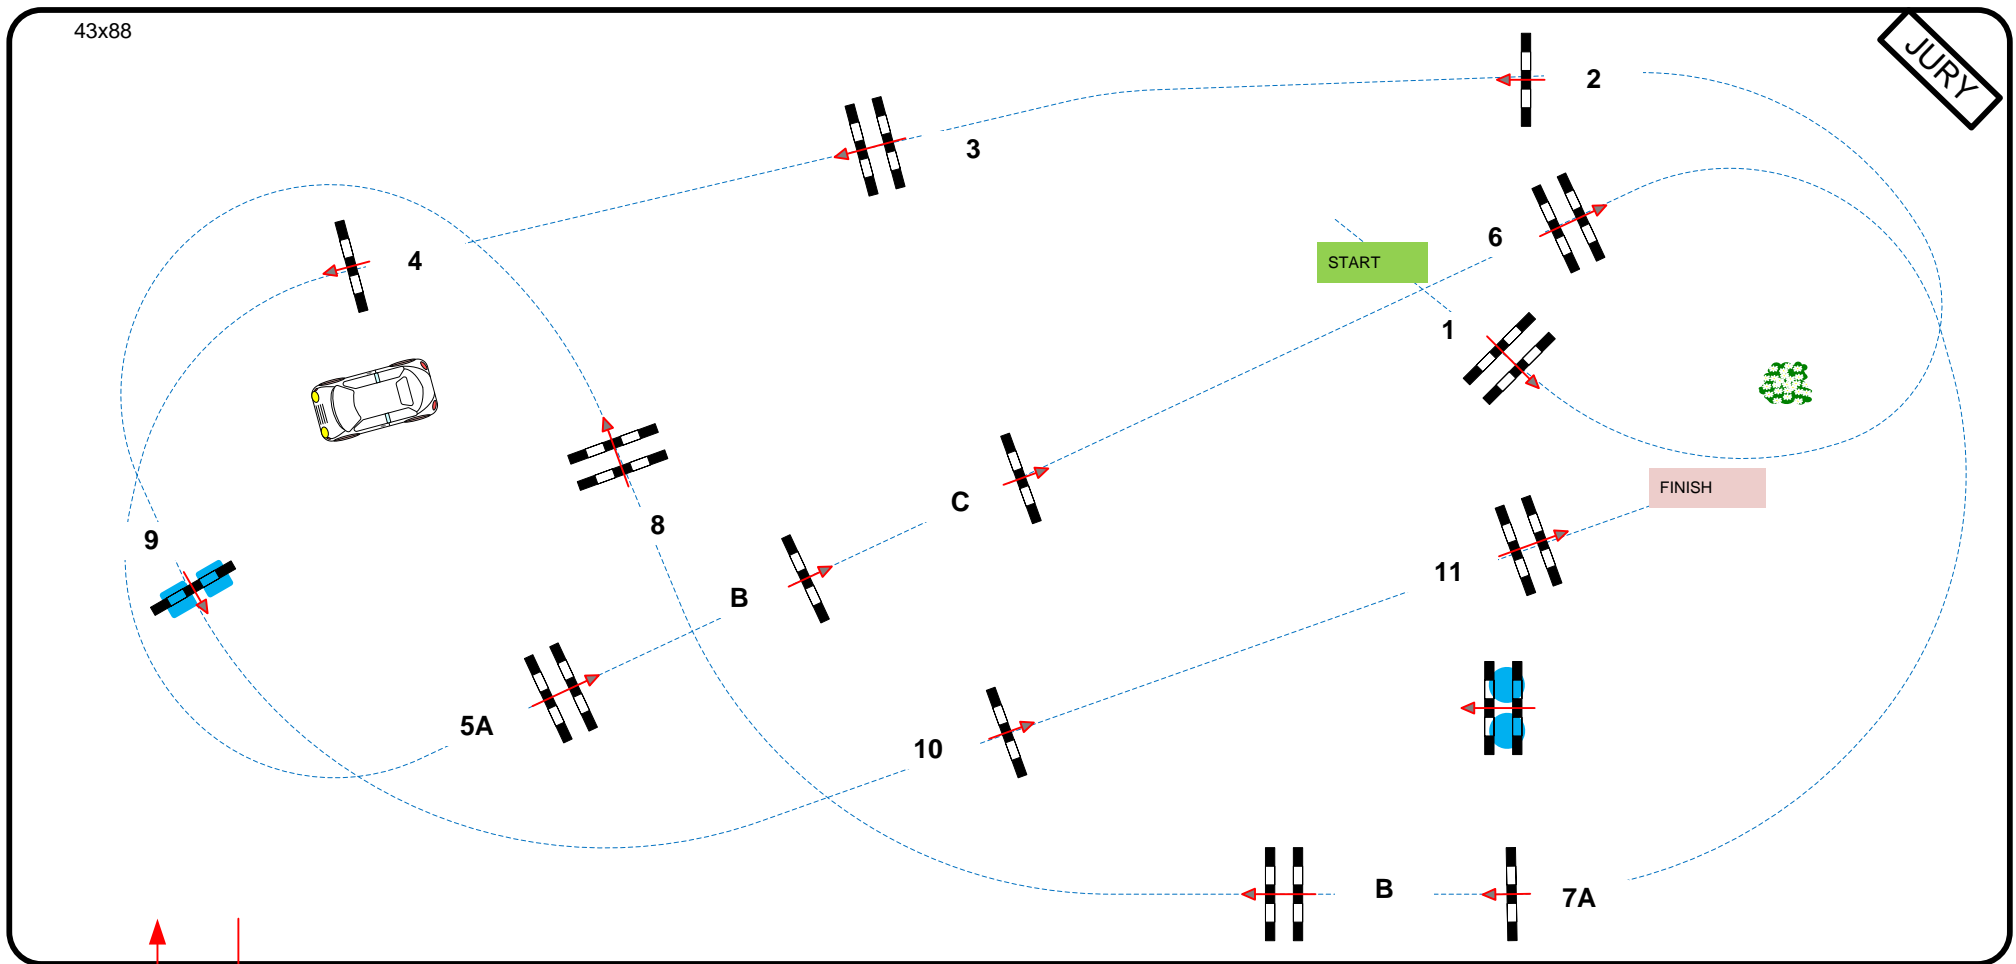

Class
IX

CSI* Grand Prix 1,30

Competition with jump-off

zondag 20 februari 2022

Table: A
National RG:
FEI RG / Art. 238.2.2
Height: 1,30 m

Speed: 350 m/min
Length: 410 m
Time allowed: 71 sec
Time limit: 142 sec

Obstacles: 11
Efforts: 14

Jump-off: **2 - 3 - 11 - 7AB - 8 - 10**
Length: 270 m
Time allowed: 47 sec
Time limit: 94 sec

↑
In / Out
↓