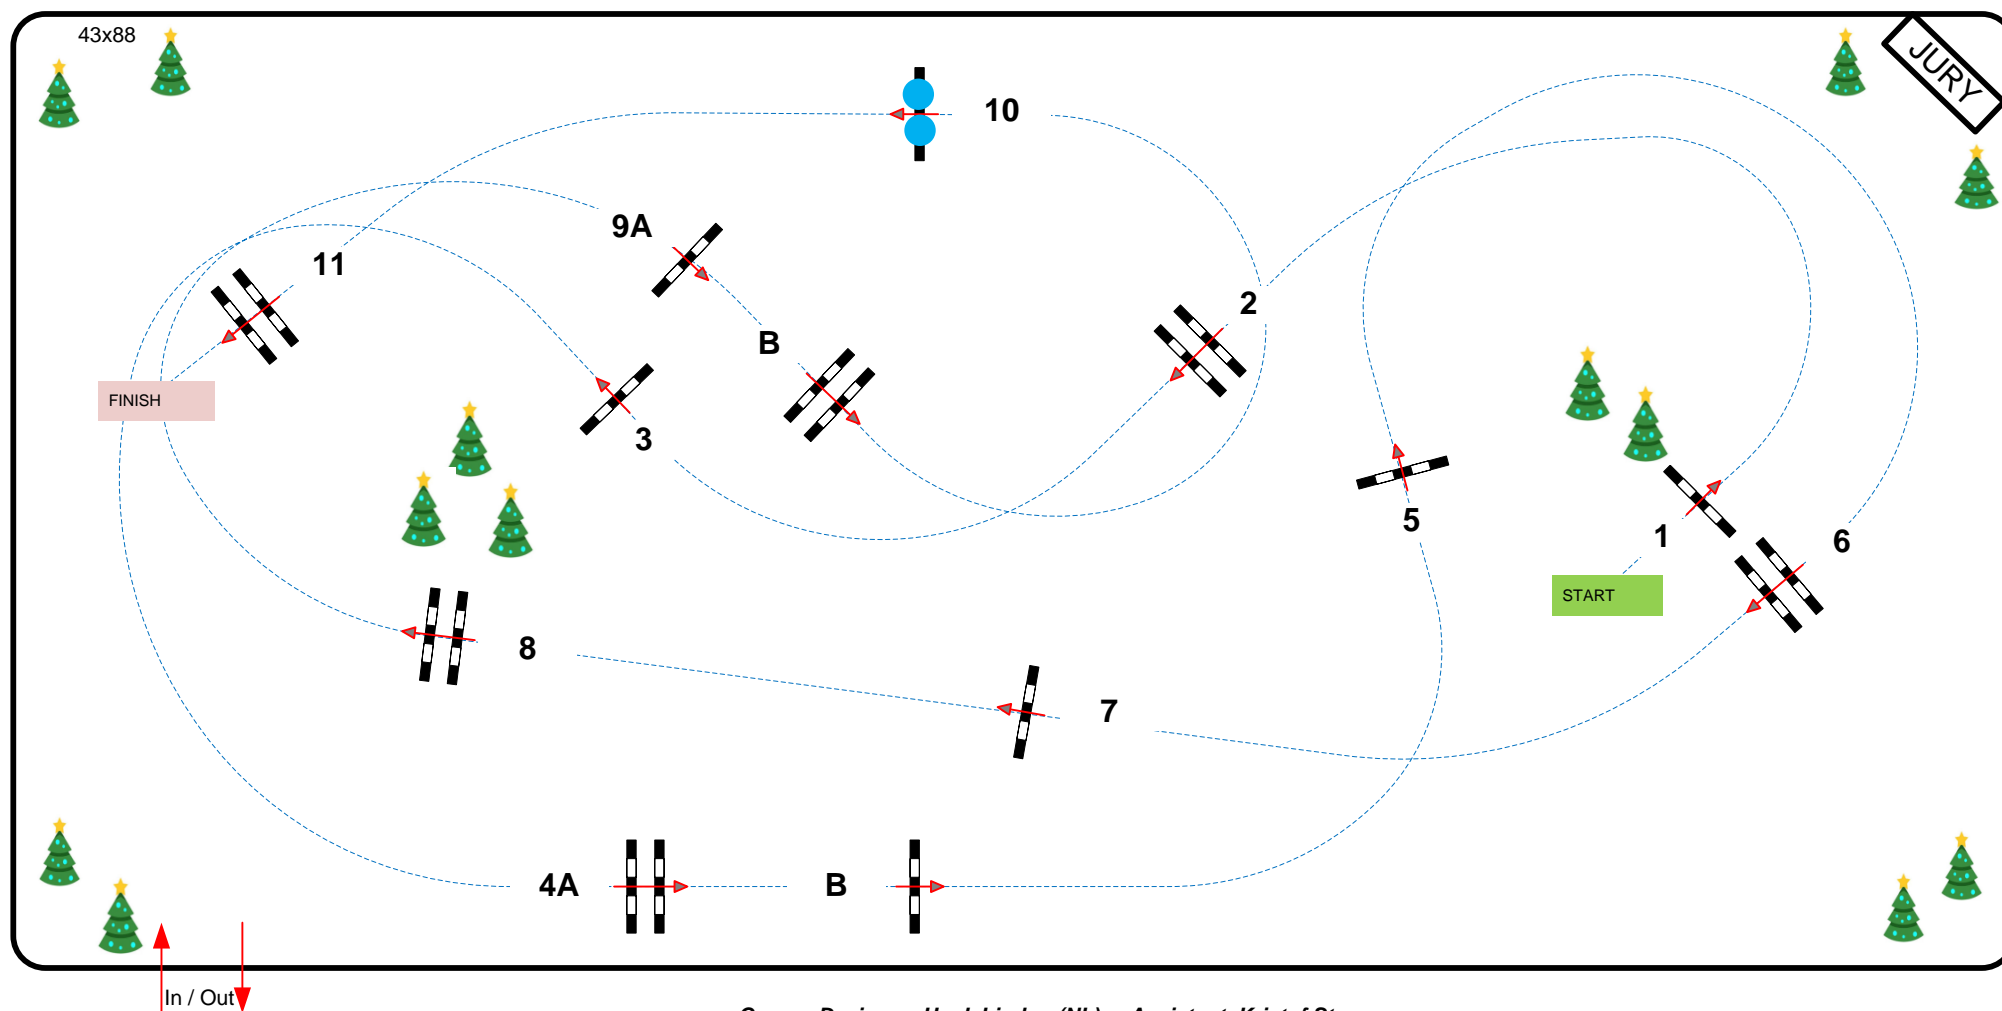

X-MAS Tour

CSI** / * / YH LIER

AZELHOF
Horse events

Class
C1+2

CSI YH 5 - 6 yrs old

Competition against the clock

donderdag 16 december 2021

Table: A
National RG:
FEI RG / Art. 238.2.1
Height: 1,10 - 1,20 m

Speed: 350 m/min
Length: 440 m
Time allowed: 76 sec
Time limit: 152 sec

Obstacles: 11
Efforts: 13

Course Designer; Henk Linders(NL) Assistant Kristof Stevens