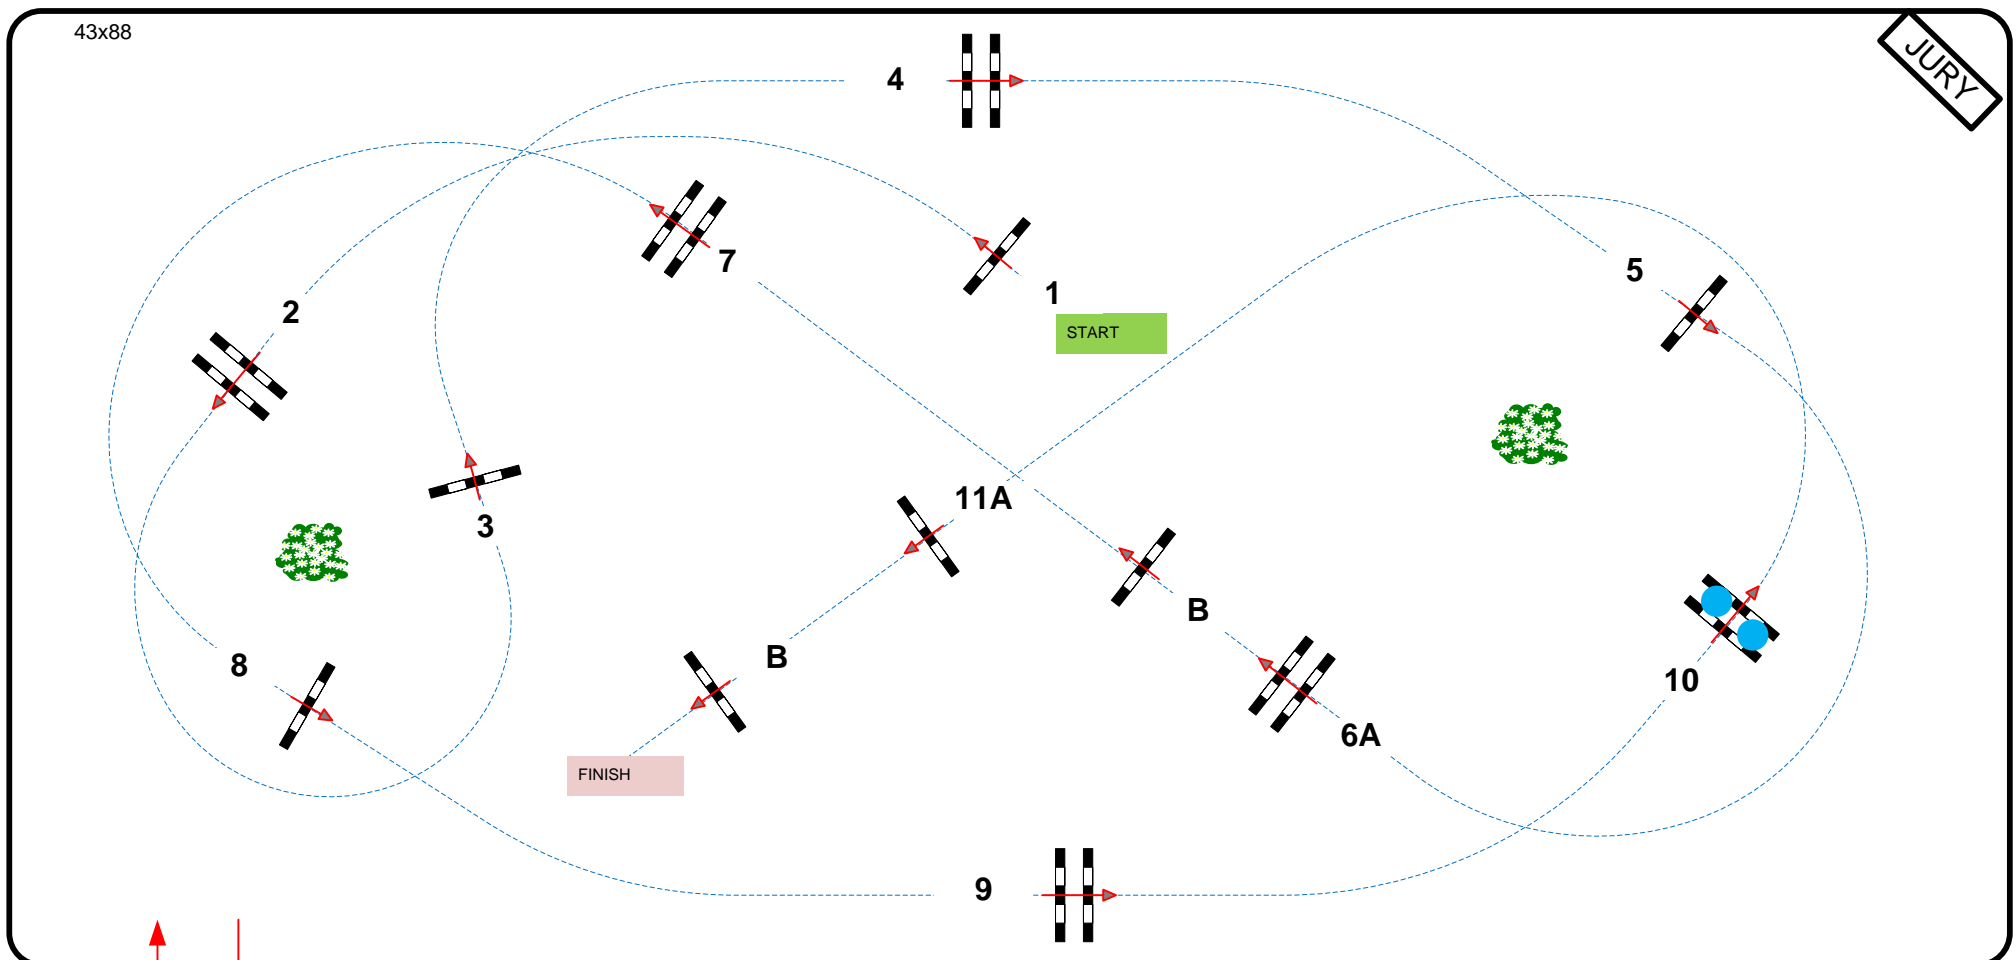

Class
D

CSI YH 7 yrs old

Competition against the clock

vrijdag 15 oktober 2021

Table: A
National RG:
FEI RG / Art. 238.2.1
Height: 1,30 m

Speed: 350 m/min
Length: 230 m
Time allowed: 40 sec
Time limit: 80 sec

Obstacles: 11
Efforts: 13