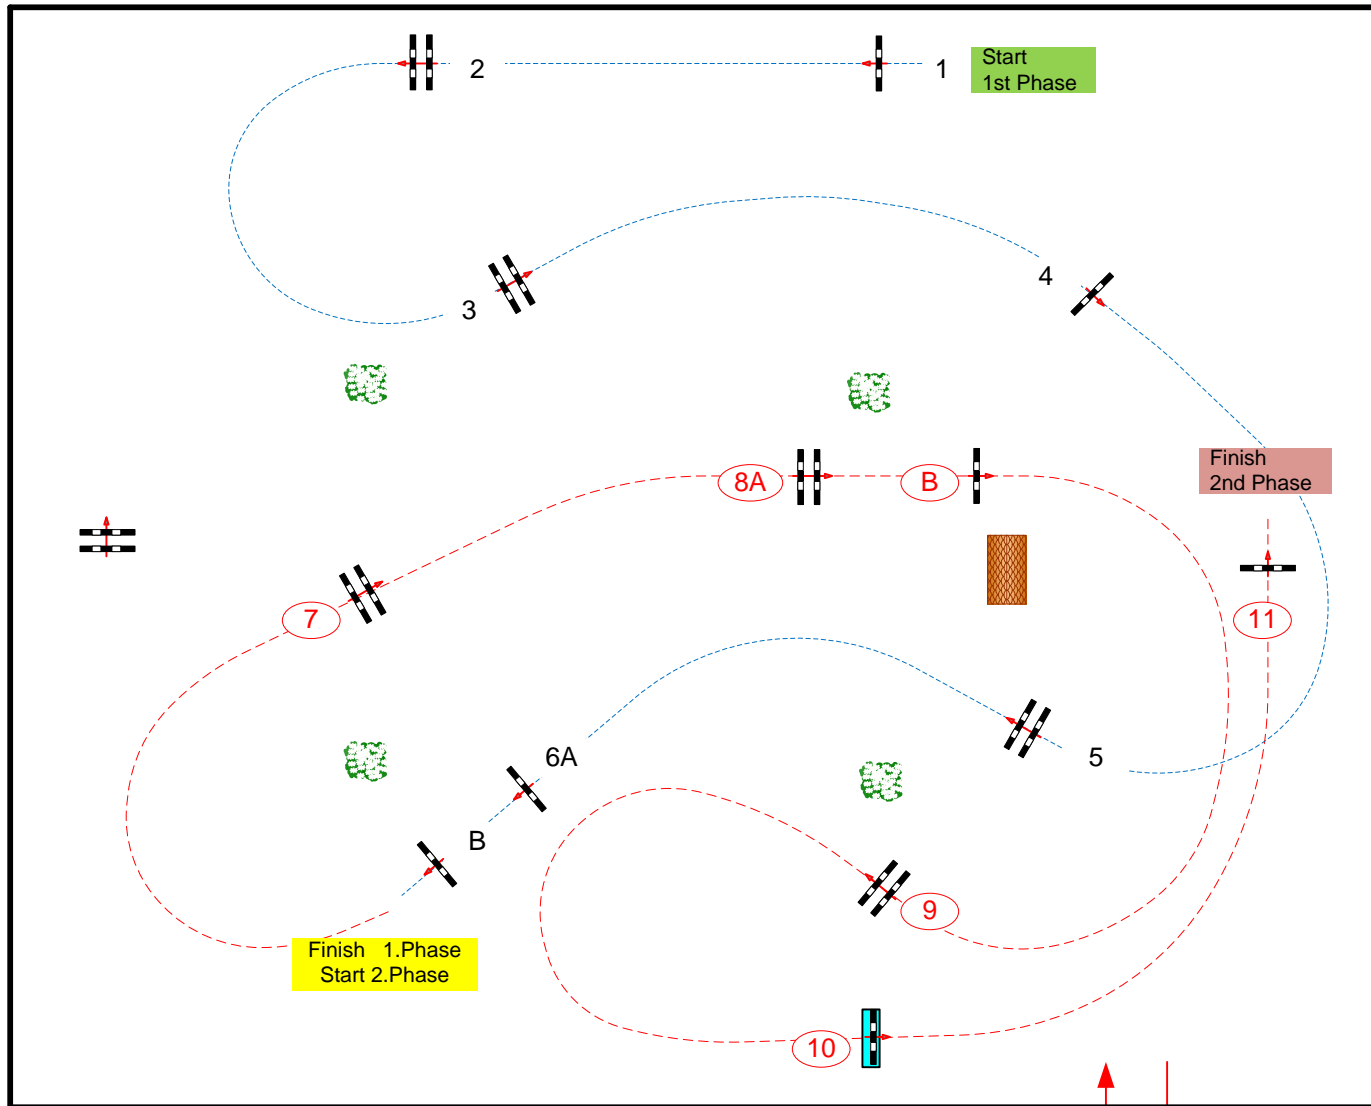

JURY

FLANDRIA ARENA

Class No.: **C**

CSI YH 7 yrs old

Competition in two Phases special

vrijdag 3 september 2021

Table: A
National RG:
FEI RG / Art. 274.2.5
Height: 1,35 m

Speed: 350 m/min
Length: 250 m
Time allowed: 43 sec
Time limit: 86 sec

Obstacles: 1 - 6
Efforts: 7

2nd Phase: 7 - 11
Length: 270 m
Time allowed: 47 sec
Time limit: 94 sec

Course Designer;
Marco de Jong
Henk Linders
Luc Verboven