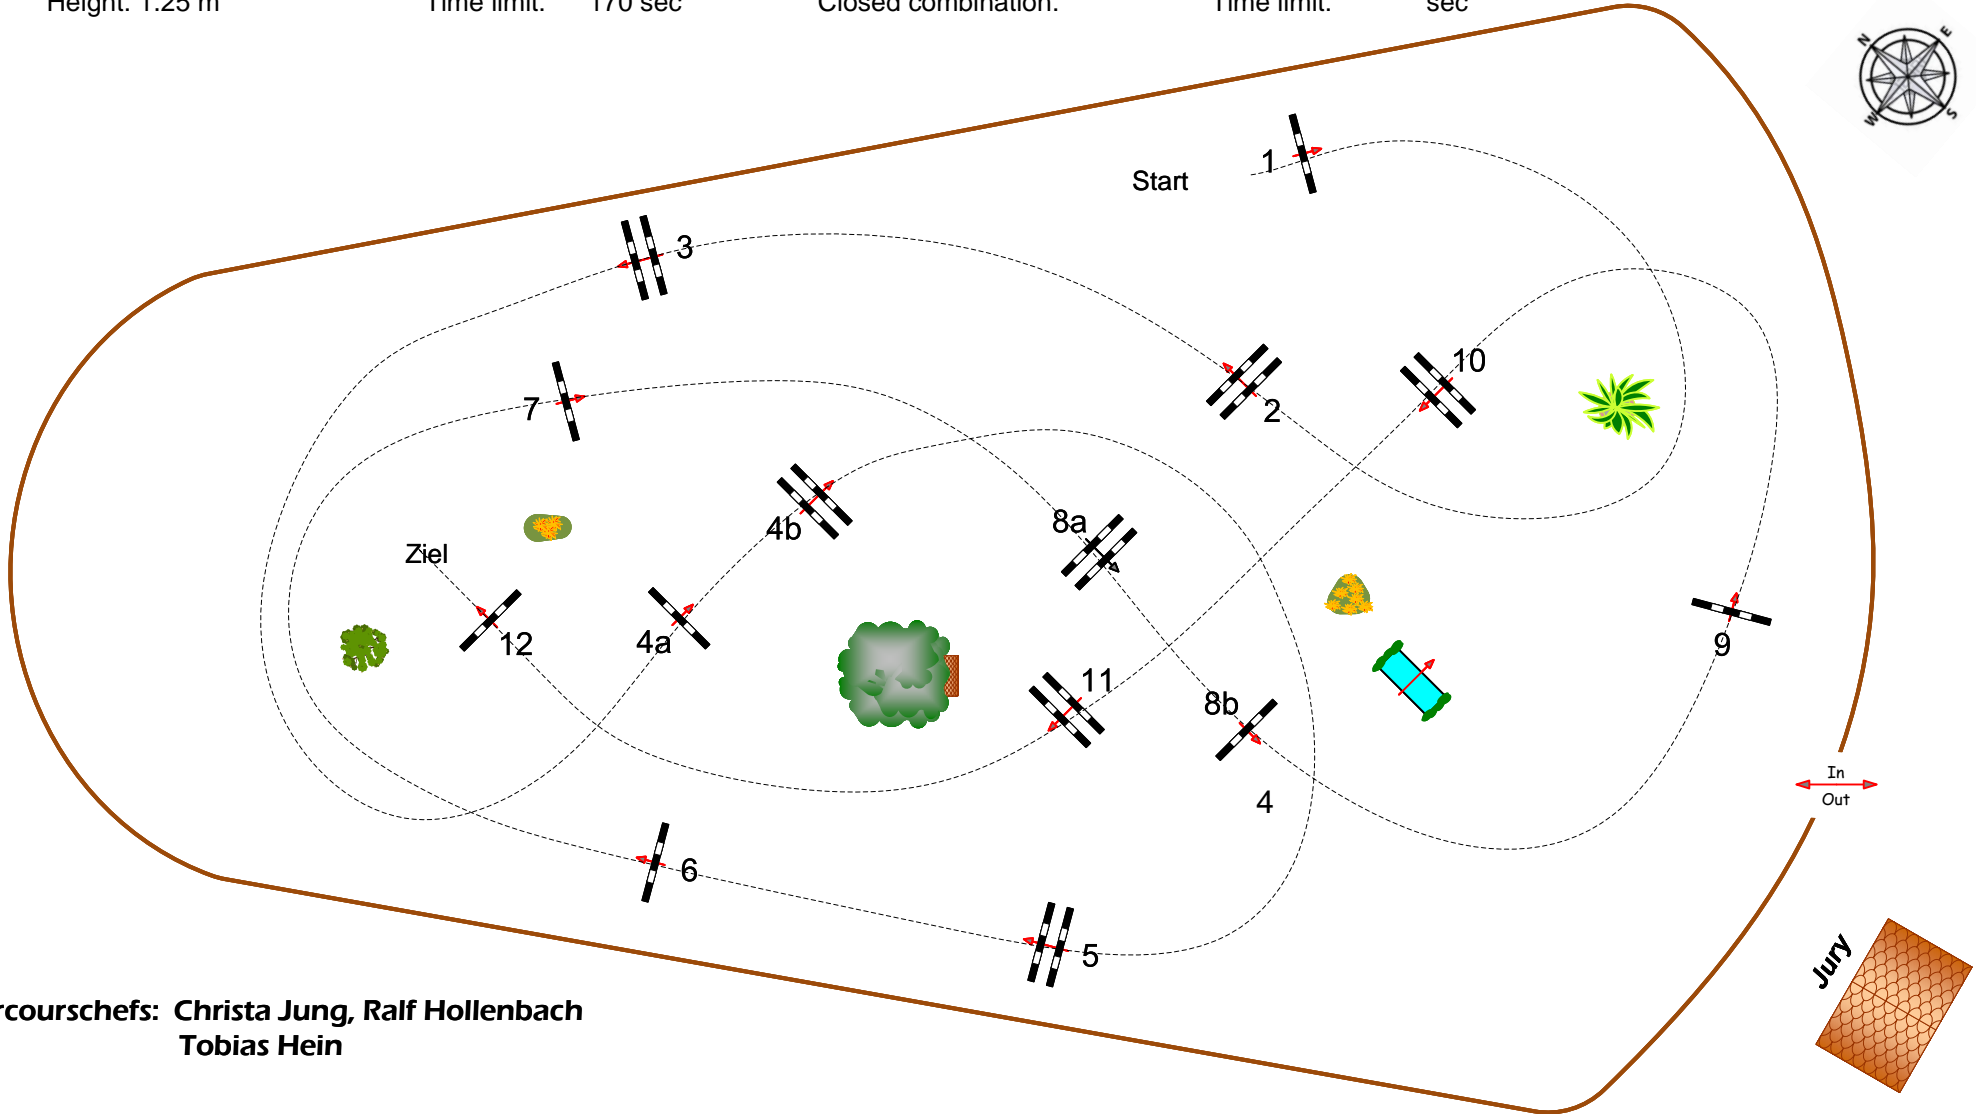

Darmstadt-Kranichstein

Deutsche Jugendmeisterschaften

17

2. Wertung Children Springprüfung Fehler und Zeit

Table: A
National RG: 501A1
FEI RG / Art.
Height: 1.25 m

Speed: 350 m/min
Length: 495 m
Time allowed: 85 sec
Time limit: 170 sec

Obstacles: 12
Efforts: 14
Penalty sec:
Closed combination:

2nd Phase:
Length: m
Time allowed: sec
Time limit: sec

Parcourschefs: Christa Jung, Ralf Hollenbach
Tobias Hein