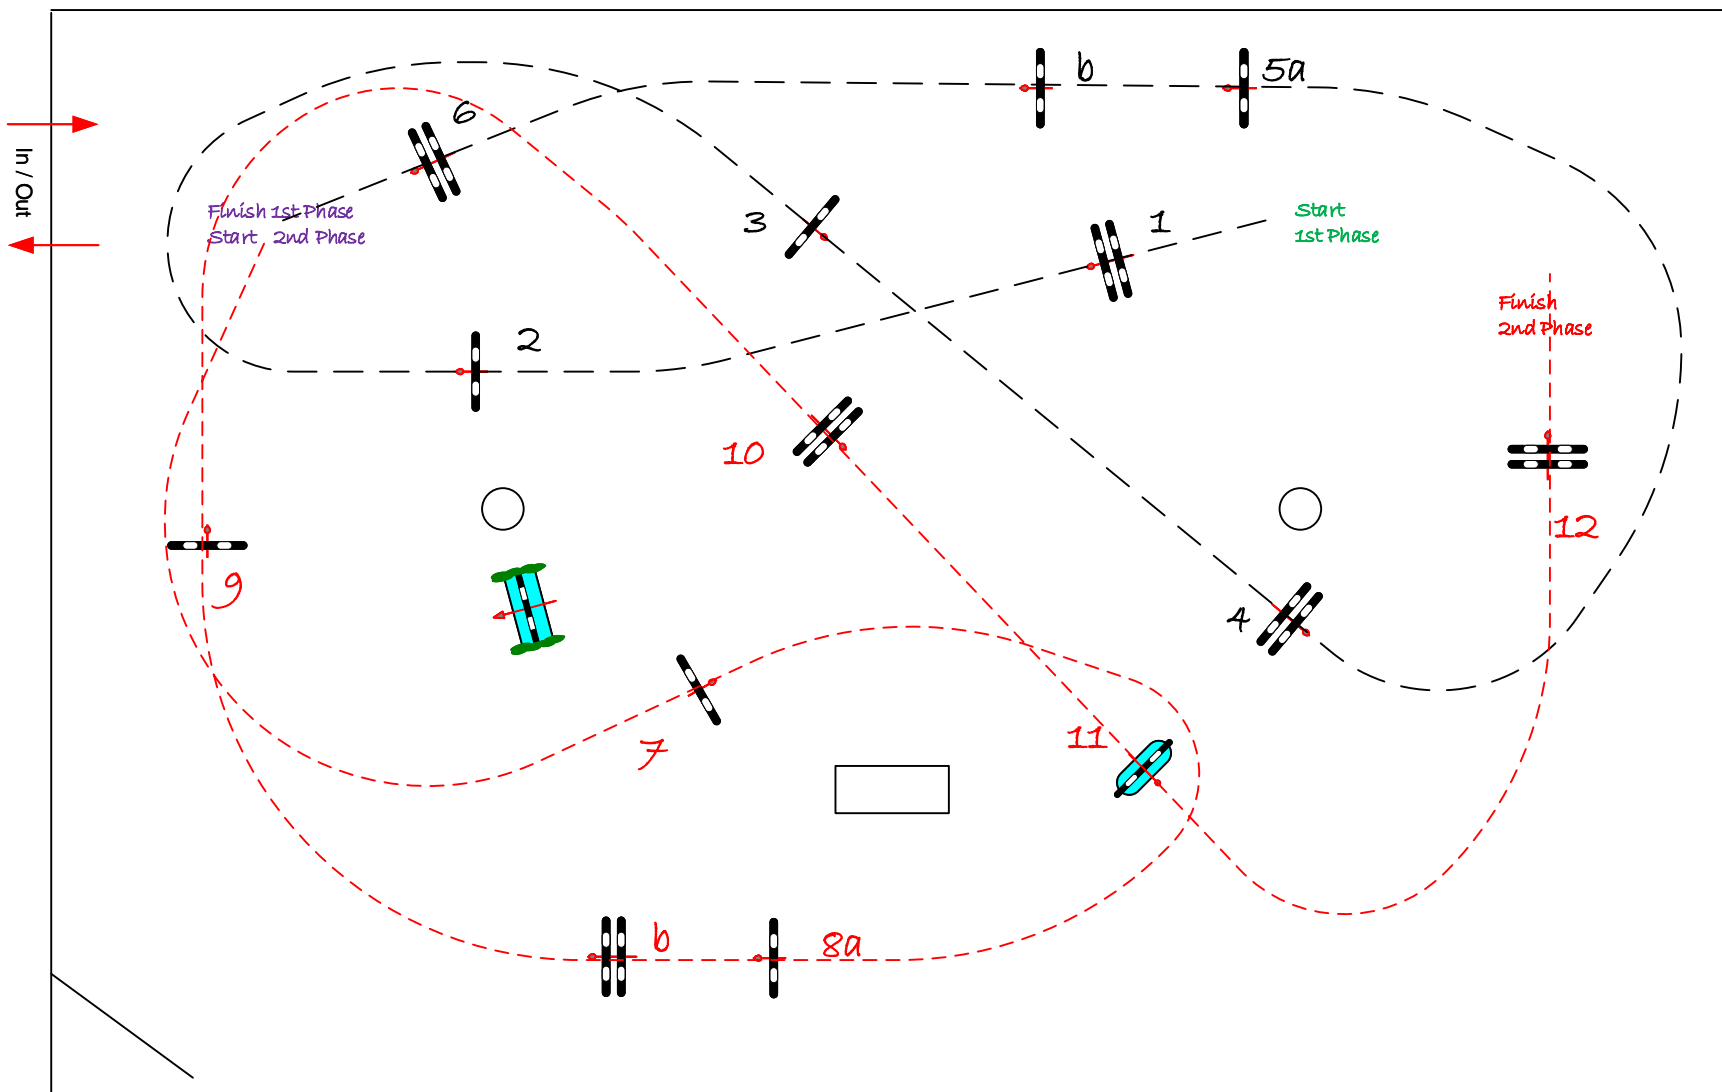

FEI RG / Art. 274.2.5

Height: 1,15 m

Speed: 350 m/min

Length: 260 m

Time allowed: 45 sec

Time limit: 90 sec

1 st Phase: 1 -- 6

Efforts: 7

Penalty sec:

Closed combination:

2nd Phase: 7 -- 12

Length: 300 m

Time allowed: 52 sec

Time limit: 104 sec

COURSE DESIGNER
VERBOVEN LUC

0476.46.40.70