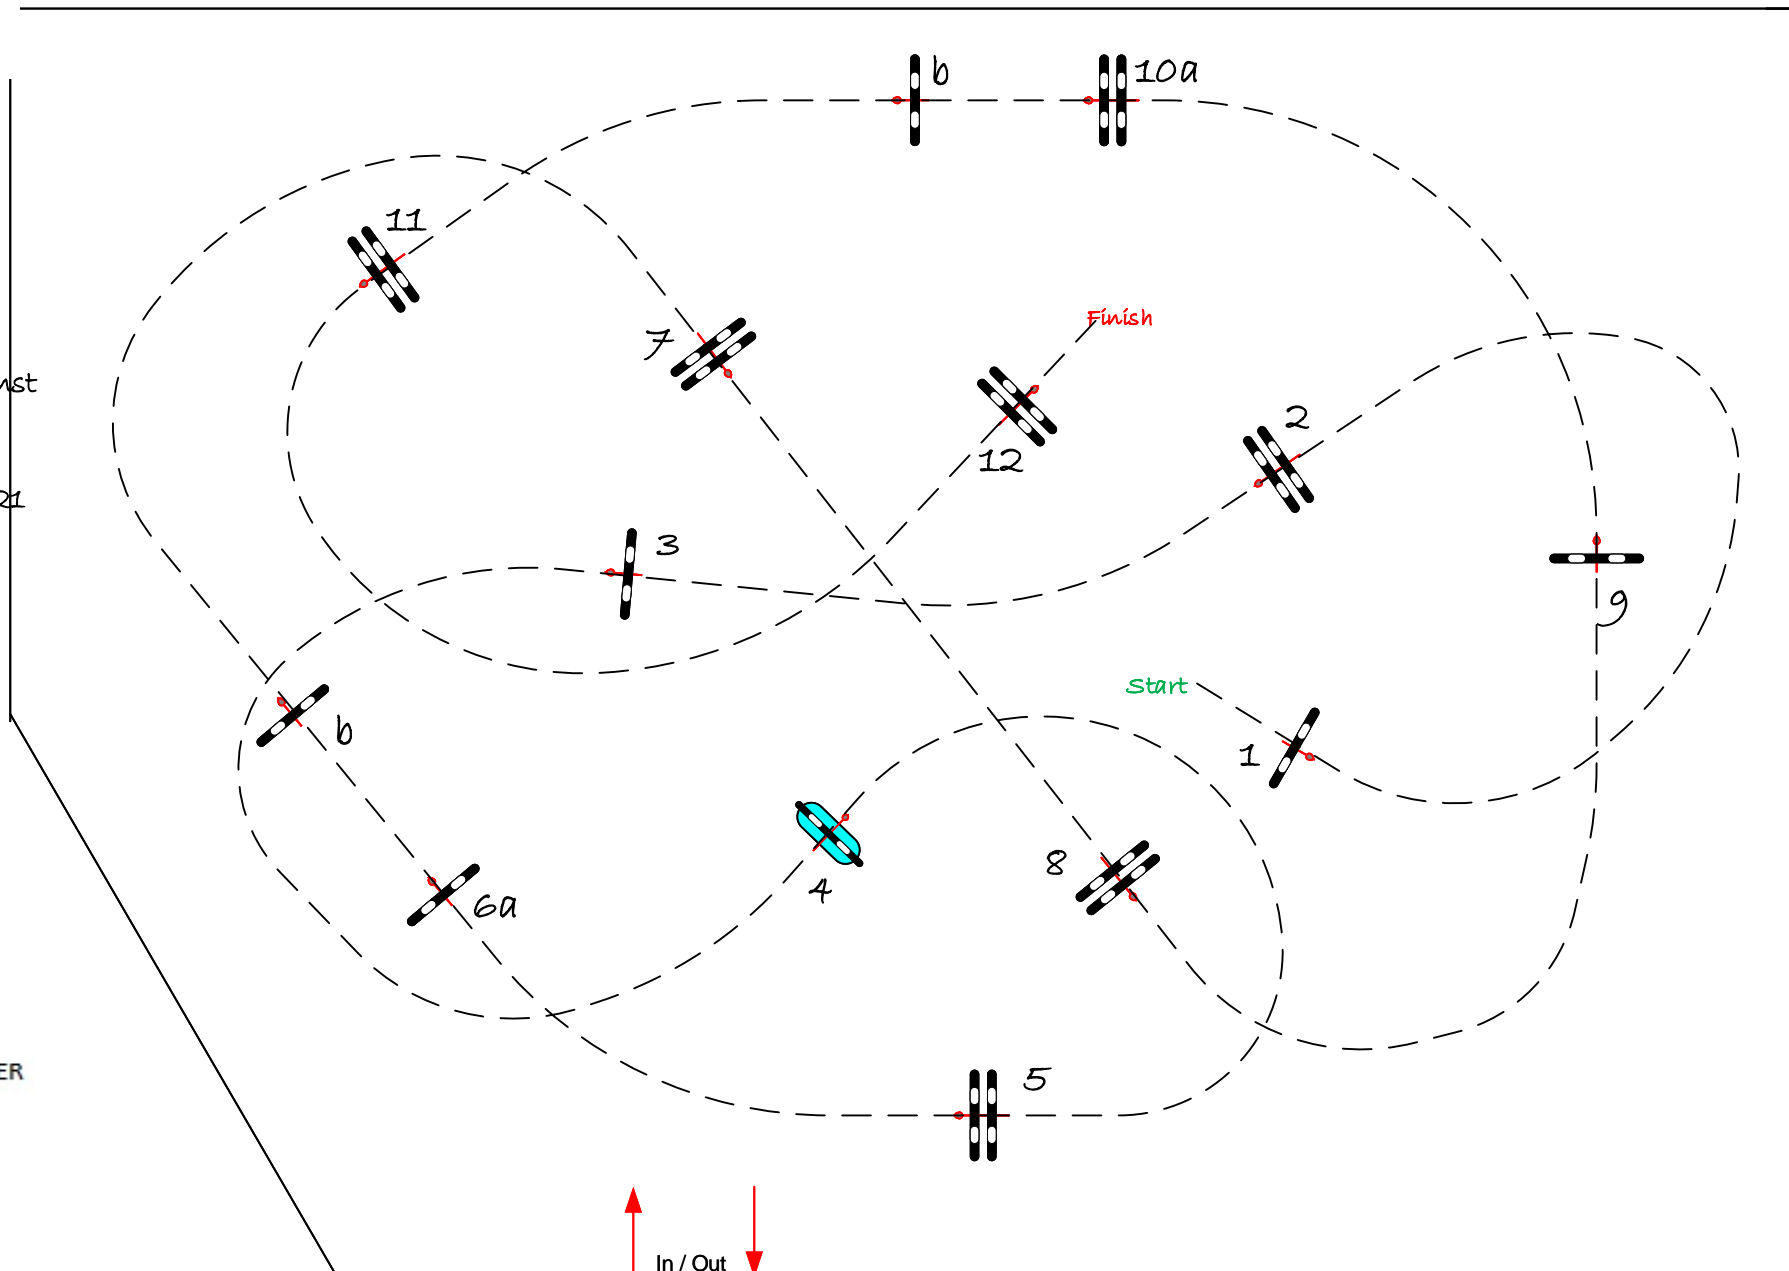

Table: A
National RG:
FEI RG / Art. 238.2.1
Height: 1.30 m

Speed: 350 m/min
Length: 490 m
Time allowed: 84 sec
Time limit: 168 sec

Obstacles: 12
Efforts: 14
Penalty sec:
Closed combination:

Class No.: 5

Nationaal 1.30

Competition against
the clock

Zondag 2 mei 2021

COURSE DESIGNER
VERBOVEN LUC

0476.46.40.70