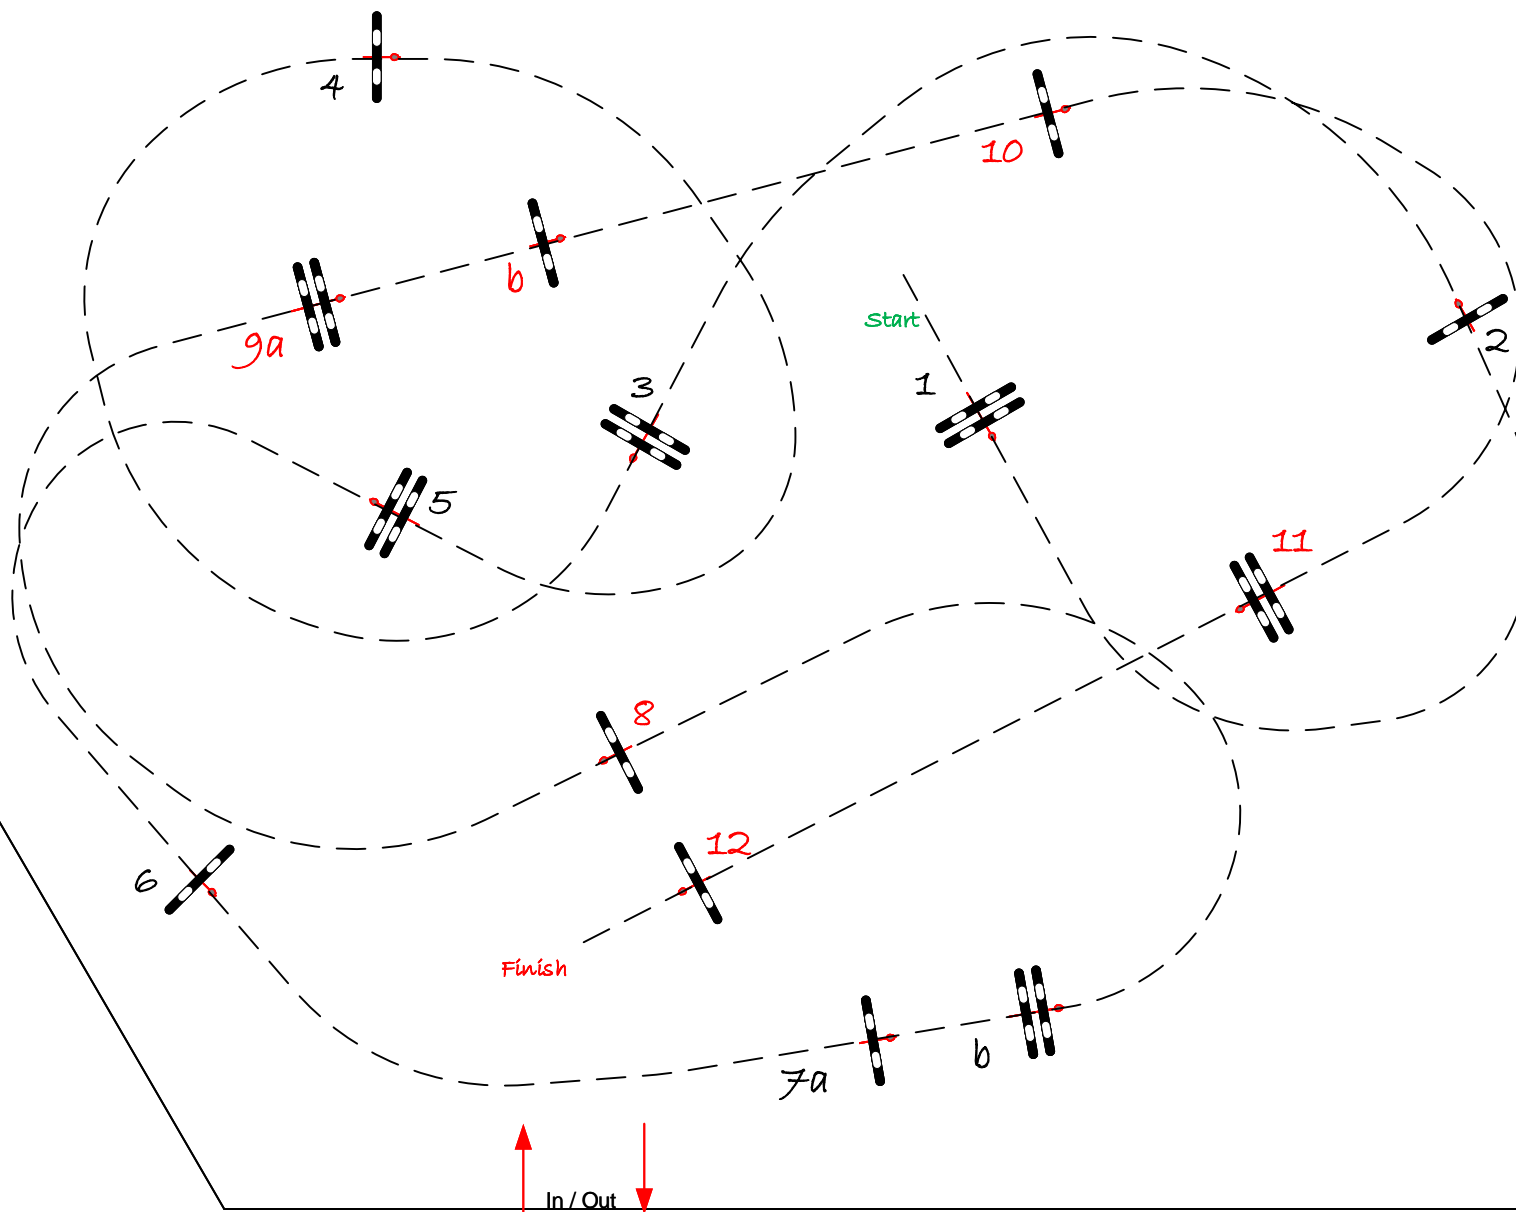

Table: A
National RG:
FEI RG / Art. 238.2.1
Height: 1.35 m

Speed: 350 m/min
Length: 500 m
Time allowed: 86 sec
Time limit: 172 sec

Obstacles: 12
Efforts: 14
Penalty sec:
Closed combination:

Class No.: 3

Nationaal 1.35

Competition against
the clock

zaterdag 1 mei 2021

COURSE DESIGNER
VERBOVEN LUC

0476.46.40.70