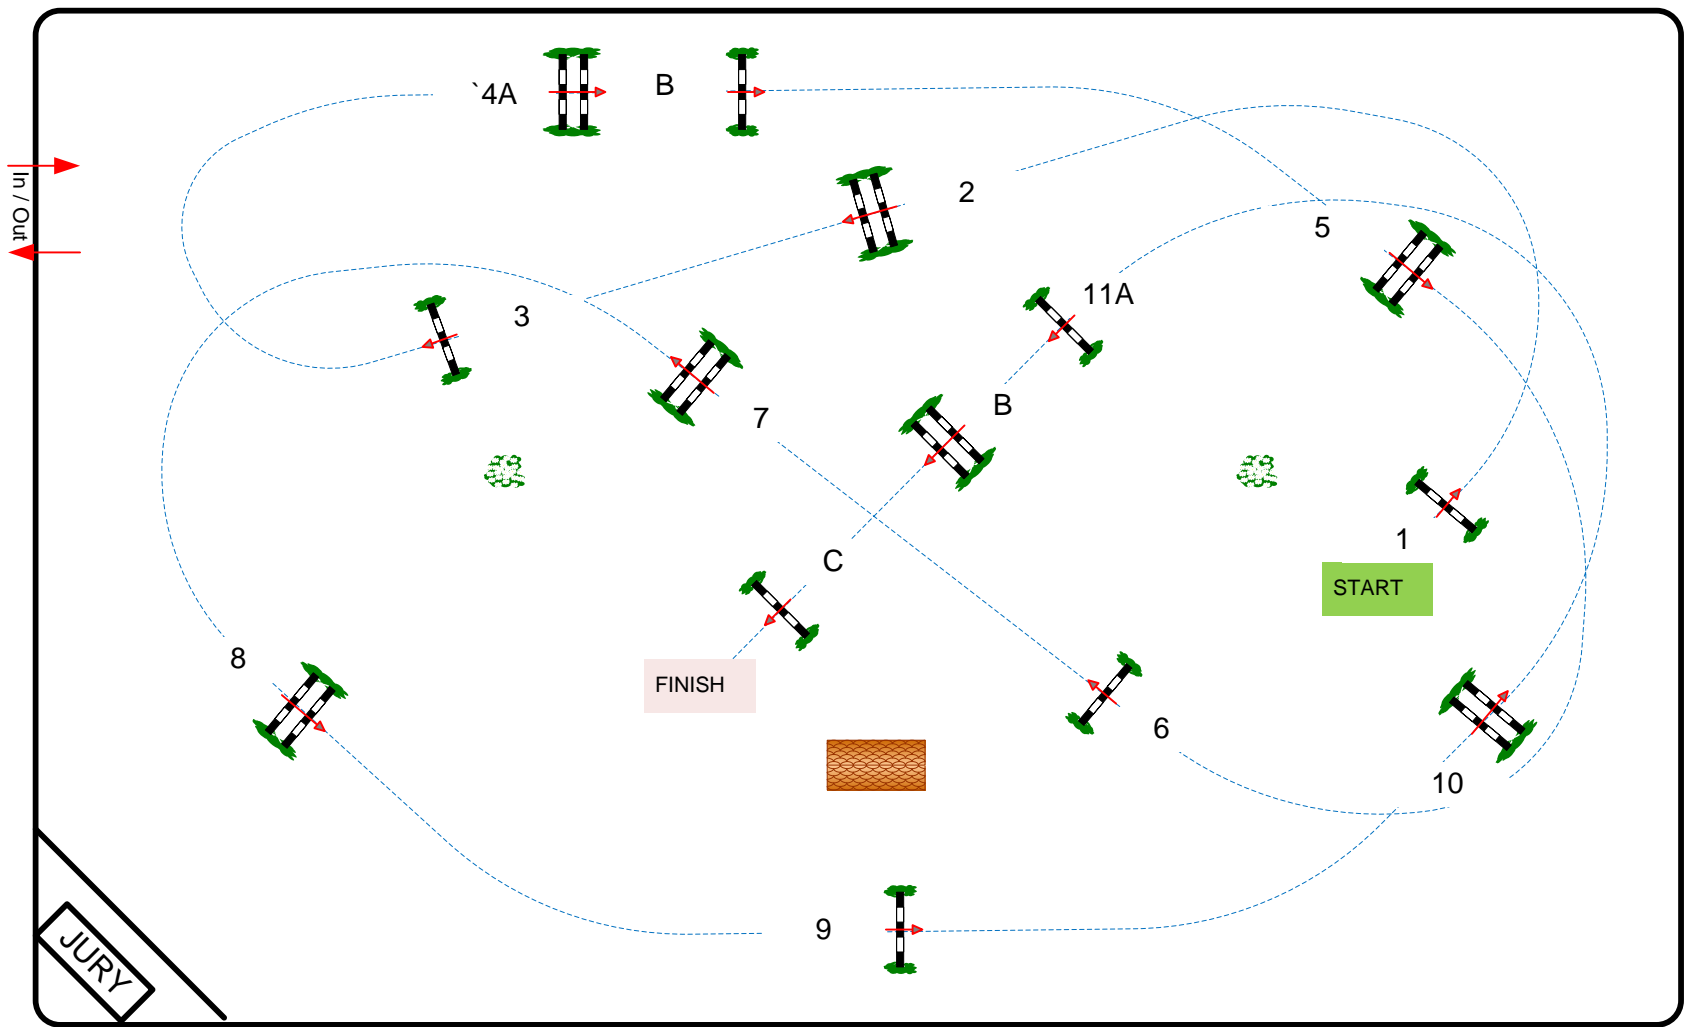

# CSIP - CSICH - CSIJ - CSIU25 Lier

Table: A  
 National RG:  
 FEI RG / Art. 238.2.2  
 Height: 1,20 m

Speed: 350 m/min  
 Length: 470 m  
 Time allowed: 81 sec  
 Time limit: 162 sec

Obstacles: 11  
 Efforts: 14

Jump-off: **6 - 7 - 8 - 3 - 4AB - 5**  
 Length: 260 m  
 Time allowed: 45 sec  
 Time limit: 90 sec

STEPHEX ARENA

Class No.: 8

CSIJ - U25 1,20

Competition with jump-off

zaterdag 24 april 2021

*Course Designer;*  
 Henk Linders  
 Marco de Jong  
 Luc Verboven