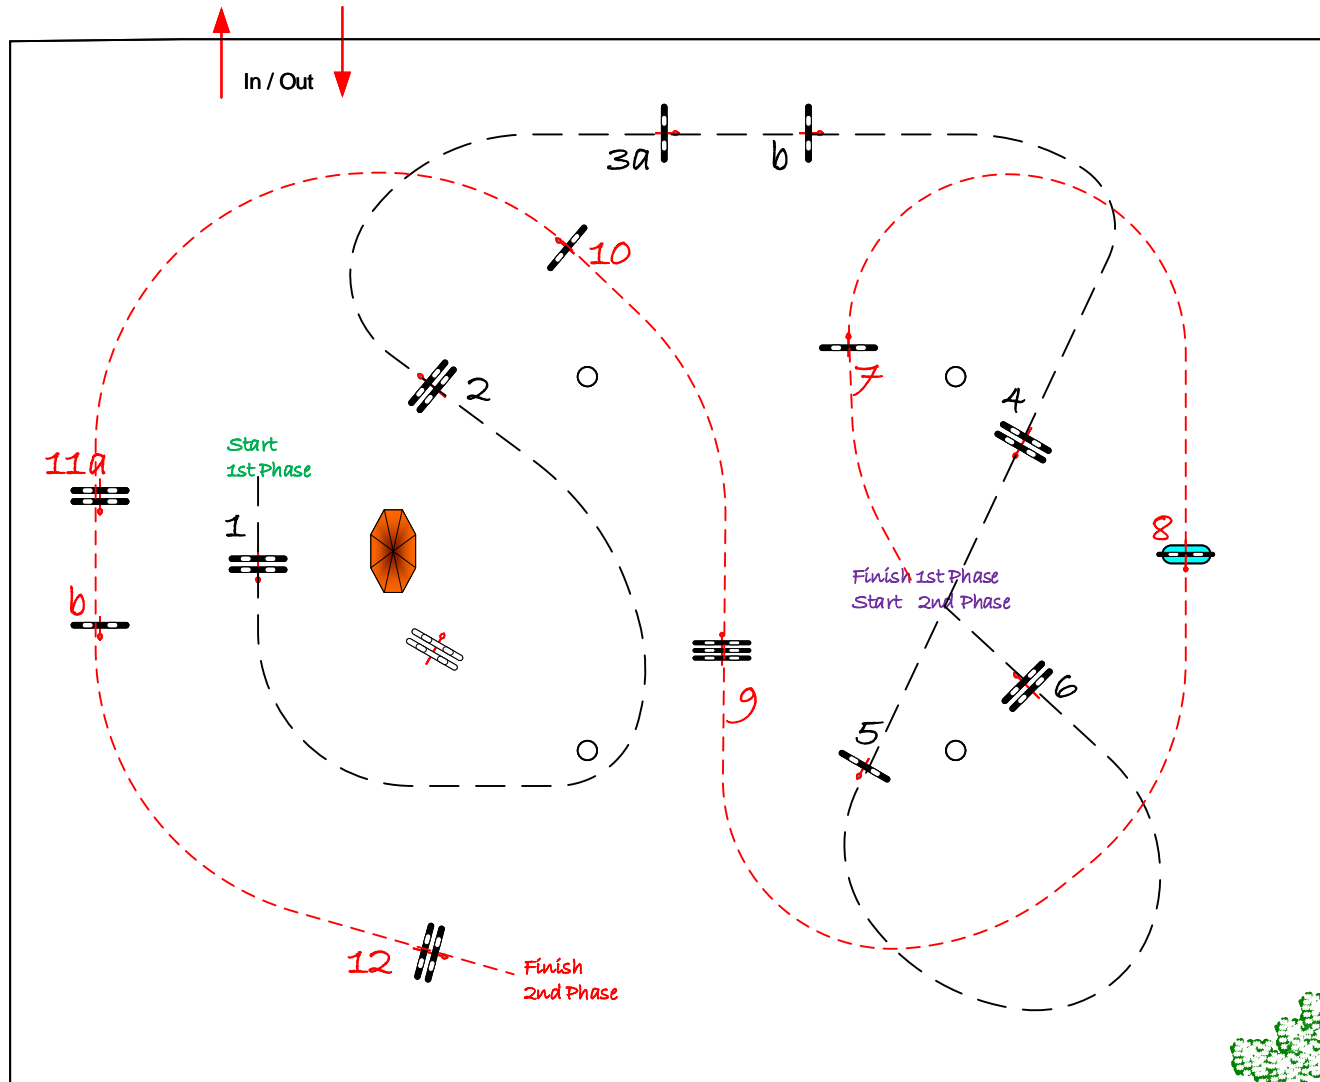

FLANDRIA RENT ARENA

GOLD

Class No.: 1

NATIONAAL 1.20

Competition in two Phases
Special

vrijdag 4 juni 2021

Table: A

National RG:

FEI RG / Art. 274.2.5

Height: 1,20 m

Speed: 350 m/min

Length: 250 m

Time allowed: 43 sec

Time limit: 86 sec

1st Phase: 1 -- 6

Efforts: 7

Penalty sec

Closed combination:

2nd Phase:

~~7~~ -- 11

Length: 260 m

Time allowed: 45 sec

Time limit: 90 sec

jury