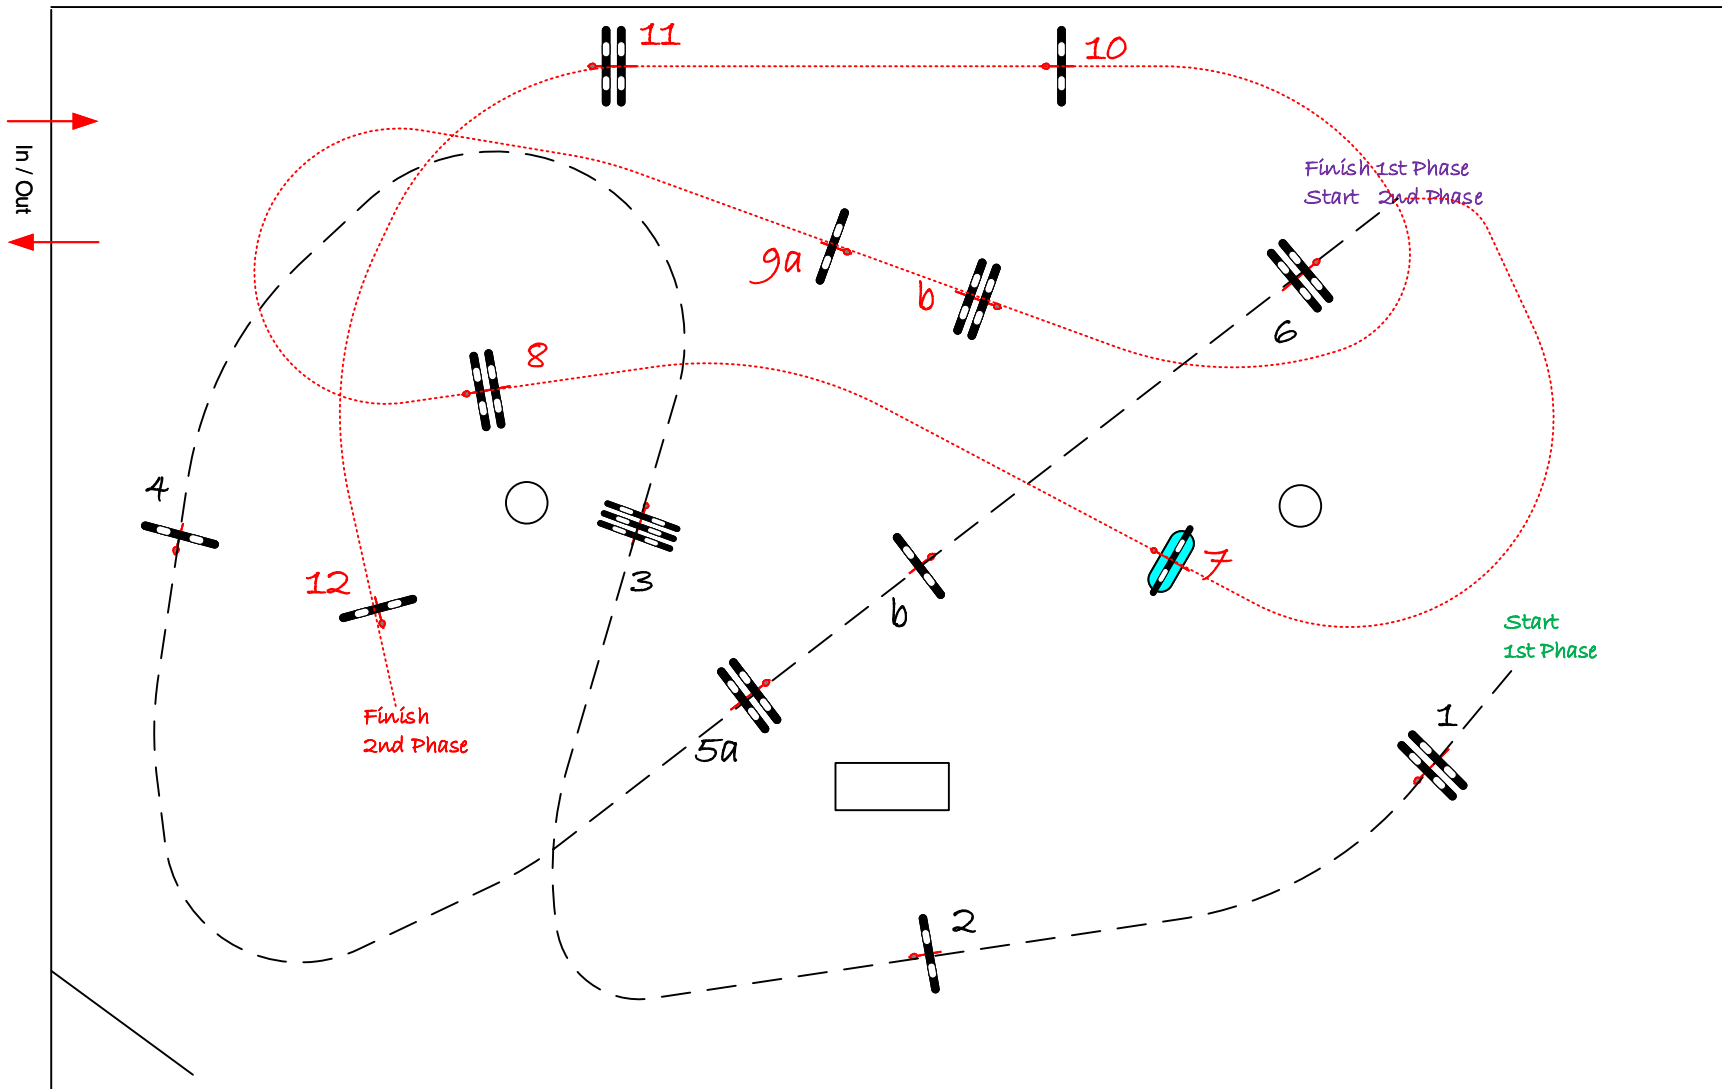

1st Phase: 1 -- 6

2nd Phase: 7 -- 12

National RQ:

Length: 240 m

Efforts: 7

Length: 260 m

FEI RQ / Art. 274.2.5

Time allowed: 42 sec

Penalty sec:

Time allowed: 45 sec

Height: 1.20 m

Time limit: 84 sec

Closed combination:

Time limit: 90 sec

COURSE DESIGNER  
VERBOVEN LUC

0476.46.40.70