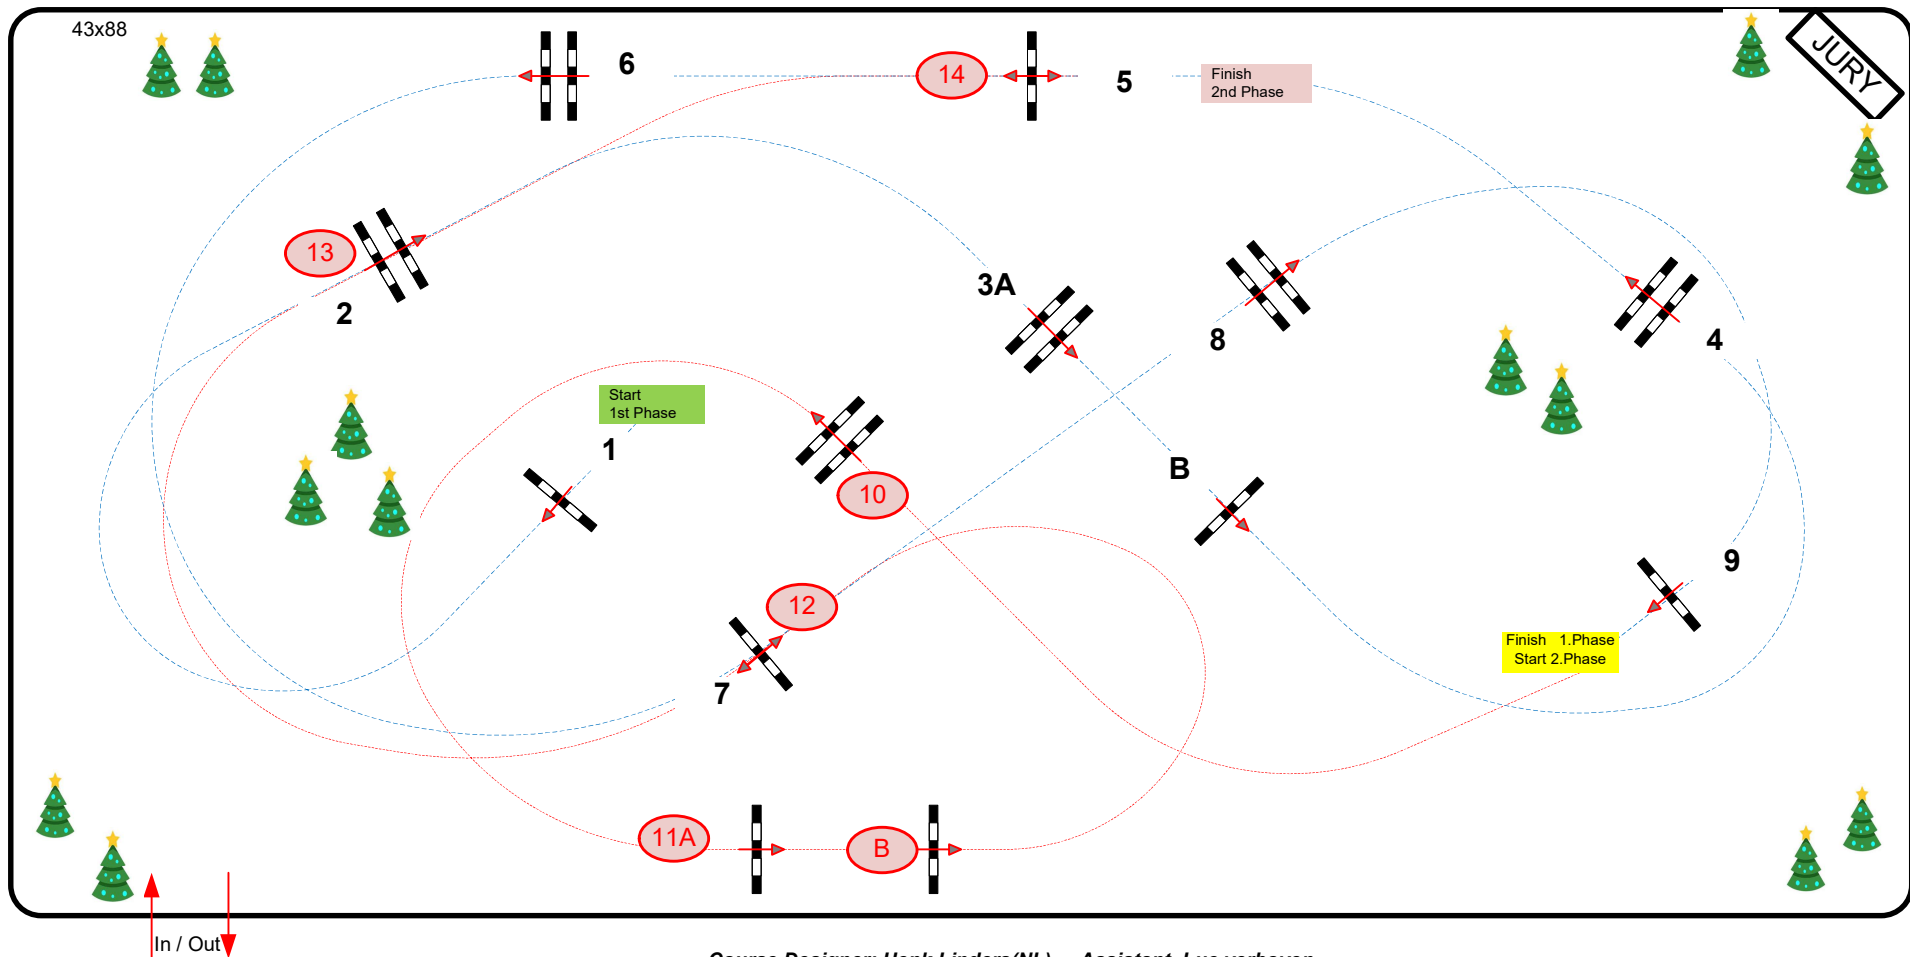

# CSI\*\* / \* / YH LIER

Class  
**I**

CSI\* 1,30 Protest Prijs

Competition in two Phases

donderdag 10 december 2020

Table: A  
National RG:  
FEI RG / Art. 274.1.5.3  
Height: 1,30 m

Speed: 350 m/min  
Length: 350 m  
Time allowed: 60 sec  
Time limit: 120 sec

1st Phase: 1 - 9  
Efforts: 11

2nd Phase: 10 - 14  
Length: 230 m  
Time allowed: 40 sec  
Time limit: 80 sec

Course Designer; Henk Linders(NL) Assistant Luc verboven