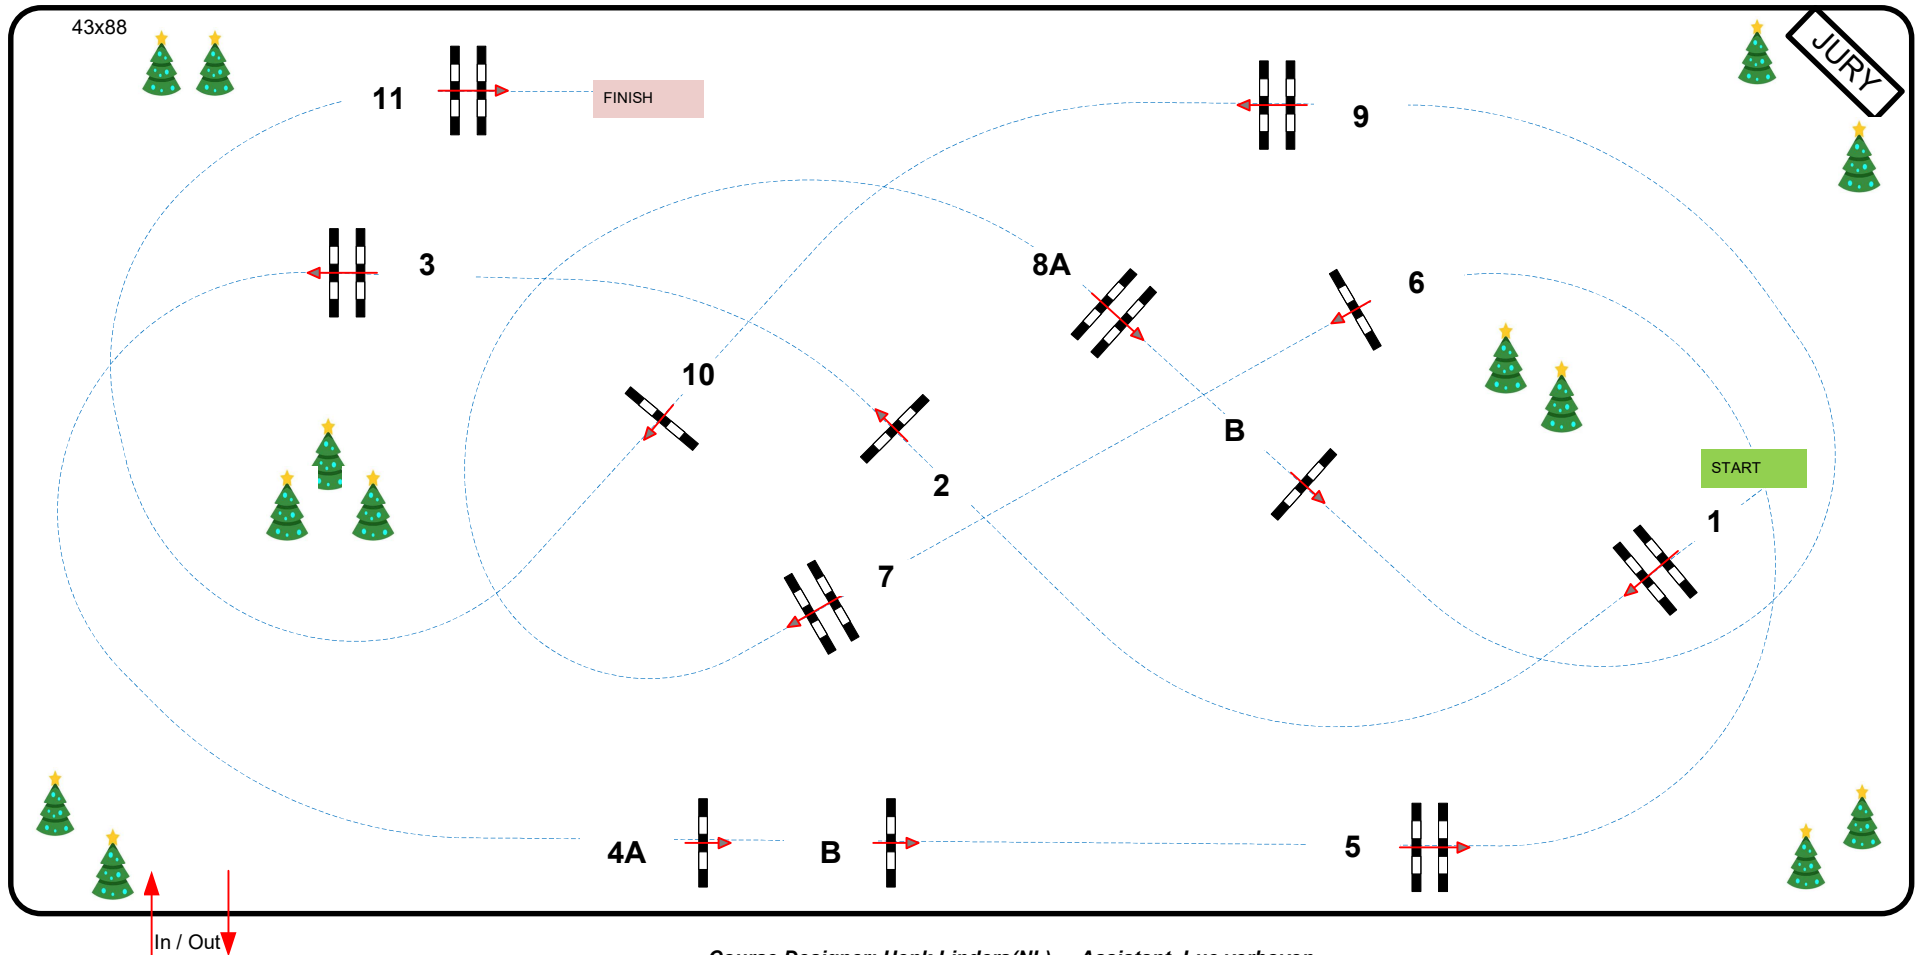

# CSI\*\* / \* / YH LIER

Class  
**1**

CSI\*\* 1,35 ROOSE Prijs

Competition against the clock

donderdag 10 december 2020

Table: A  
National RG:  
FEI RG / Art. 238.2.1  
Height: 1,35 m

Speed: 350 m/min  
Length: 480 m  
Time allowed: 83 sec  
Time limit: 166 sec

Obstacles: 11  
Efforts: 13

Course Designer; Henk Linders(NL) Assistant Luc verboven