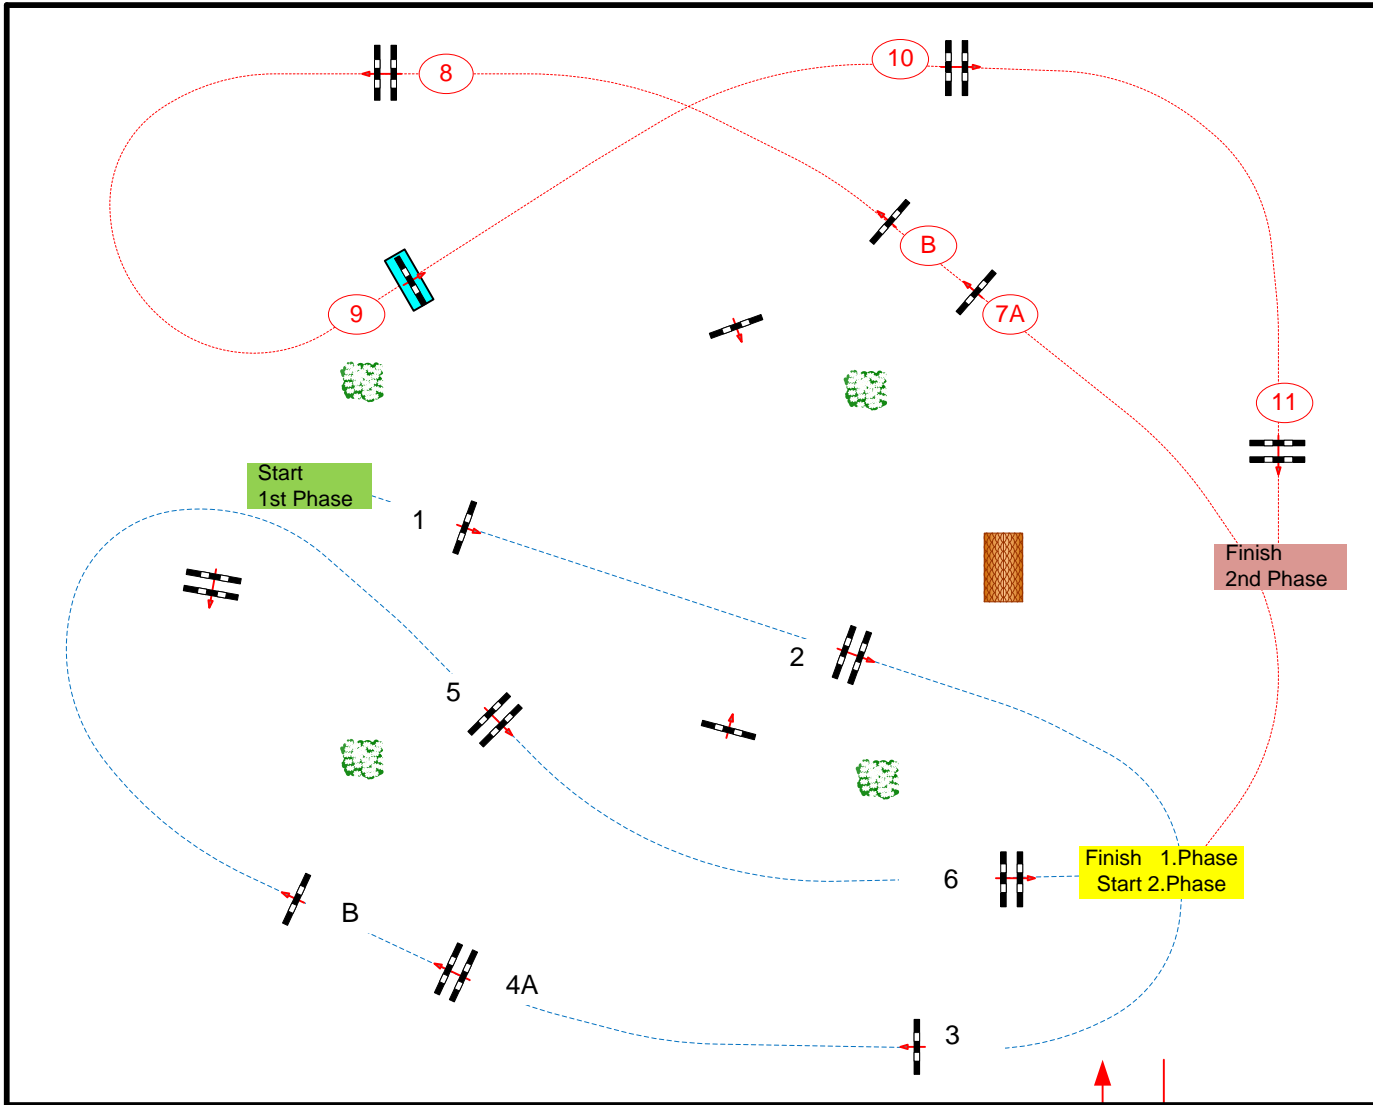

CSI**** / * / YH Lier

JURY

FLANDRIA ARENA

Class No.: **C**

CSI YH 7 yrs old

Competition in two Phases special

donderdag 24 september 2020

Start:

Table: A

National RG:

FEI RG / Art. 274.2.5

Height: 1,35 m

Speed: 350 m/min

Length: 270 m

Time allowed: 47 sec

Time limit: 94 sec

Obstacles: 1-6

Efforts: 7

Penalty sec

Closed combination:

2nd Phase: **7-11**

Length: 260 m

Time allowed: 45 sec

Time limit: 90 sec