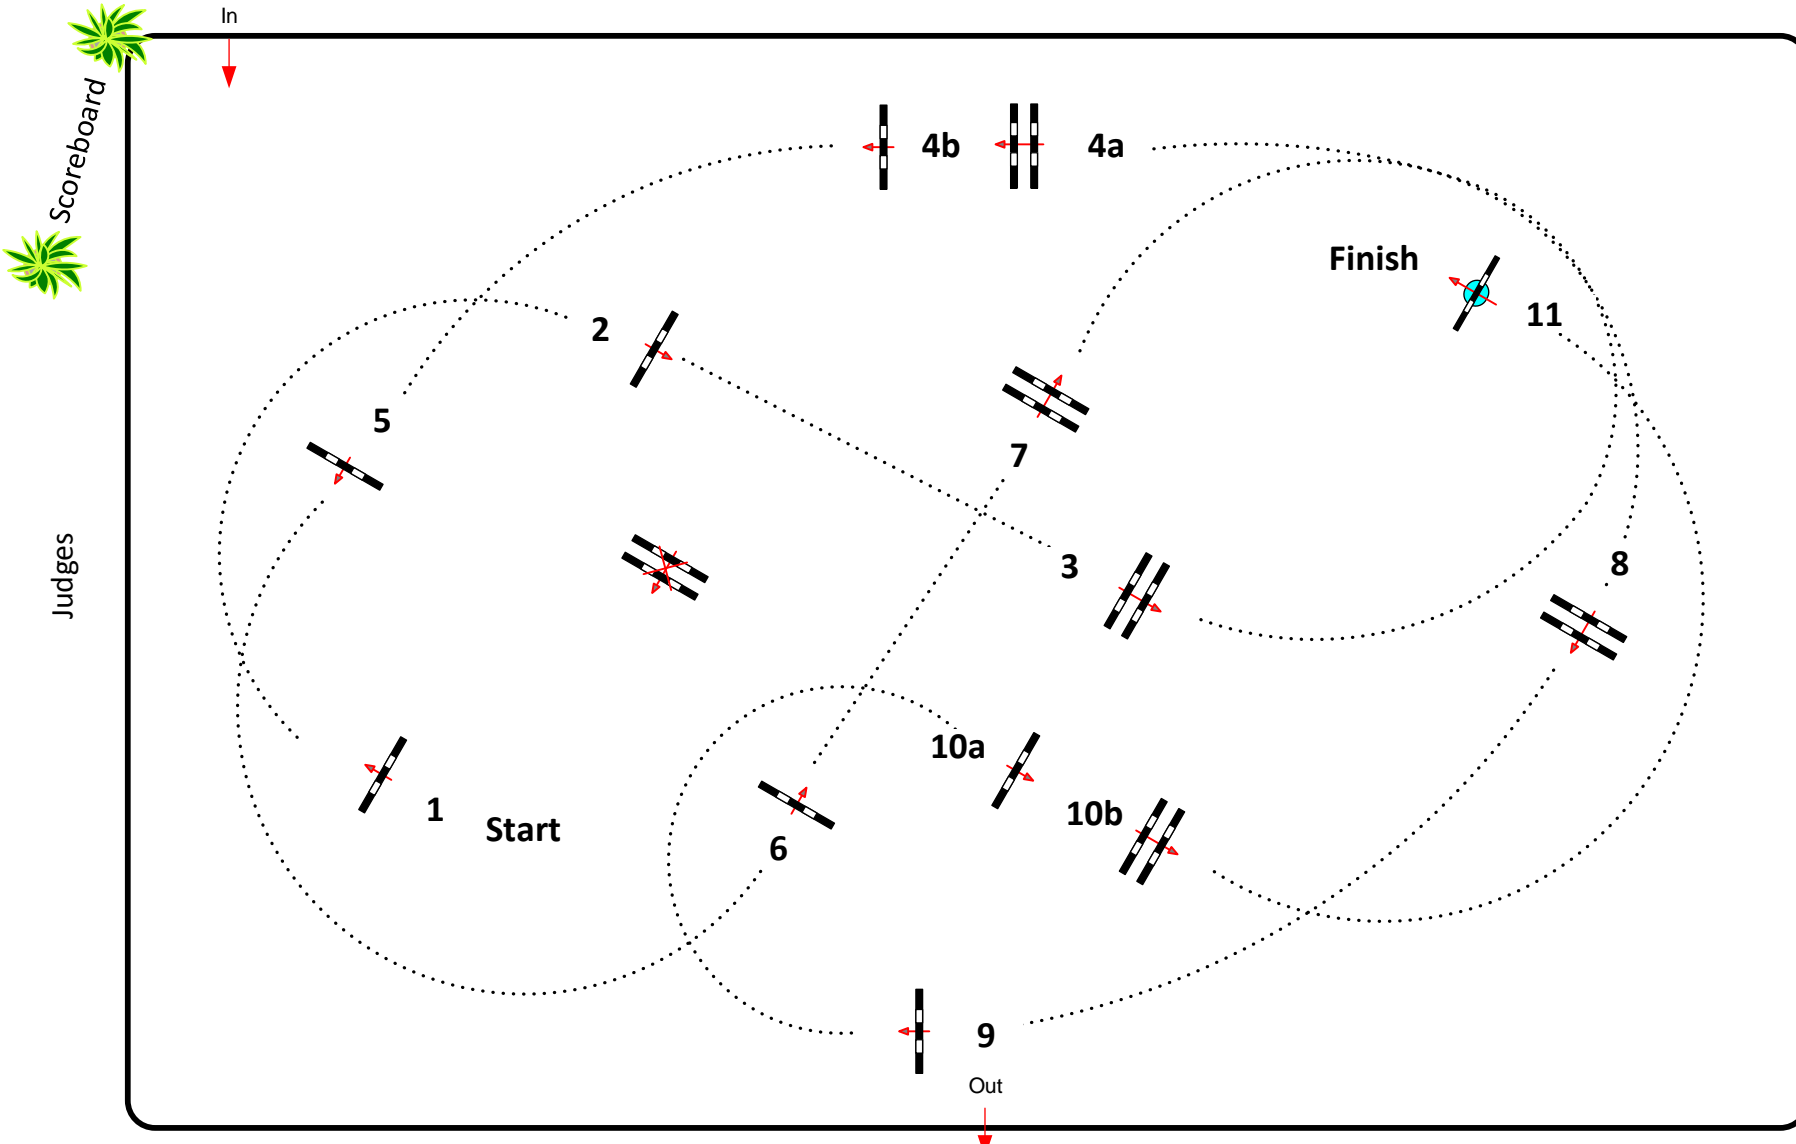

# Eschweiler International 2020

14

17

11

Youngster Tour

Competition against the clock

Tuesday, 11.08.2020

Table: A  
 National RG:  
 FEI RG / Art. 238.2.1  
 Height: 1,25 / 1,30 / 1,15 m

Speed: 350 m/min  
 Length: 520 m  
 Time allowed: 90 sec  
 Time limit: 180 sec

Obstacles: 12  
 Efforts: 14  
 Penalty sec  
 Closed combination:

1st Jump-off:  
 Length: 0 m  
 Time allowed: 0 sec  
 Time limit: 0 sec