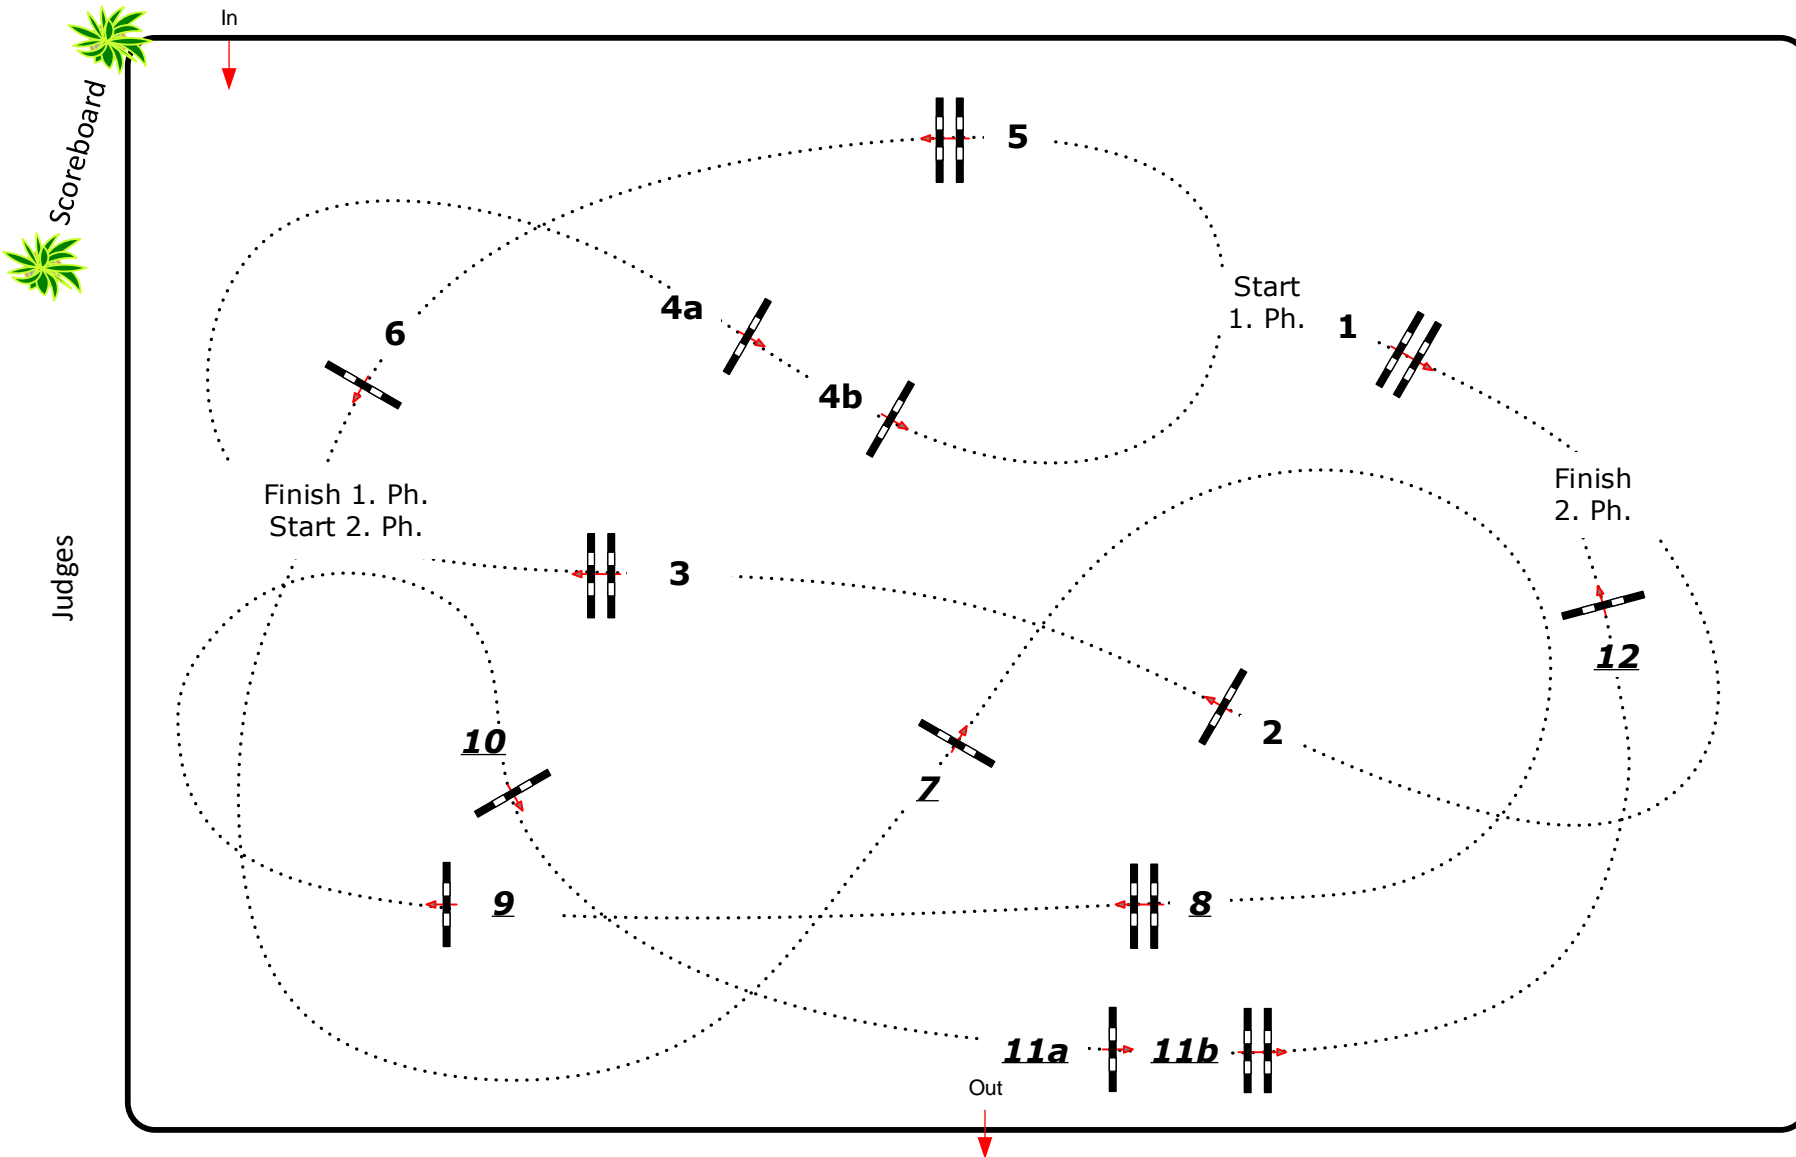

## Week 1

33

Amateur Large Tour

Competition in two phases - Special

Saturday, 08.08.2020

Table: A  
National RG:  
FEI RG / Art. 274.2.5  
Height: 1,15/ 1,25/ 1,40 m

Speed: 375 m/min

Length: 290 m  
Time allowed: 47 sec  
Time limit: 94 sec

Obstacles: 12  
Efforts: 14  
Penalty sec  
Closed combination:

1st Jump-off:

Length: 330 m  
Time allowed: 53 sec  
Time limit: 106 sec